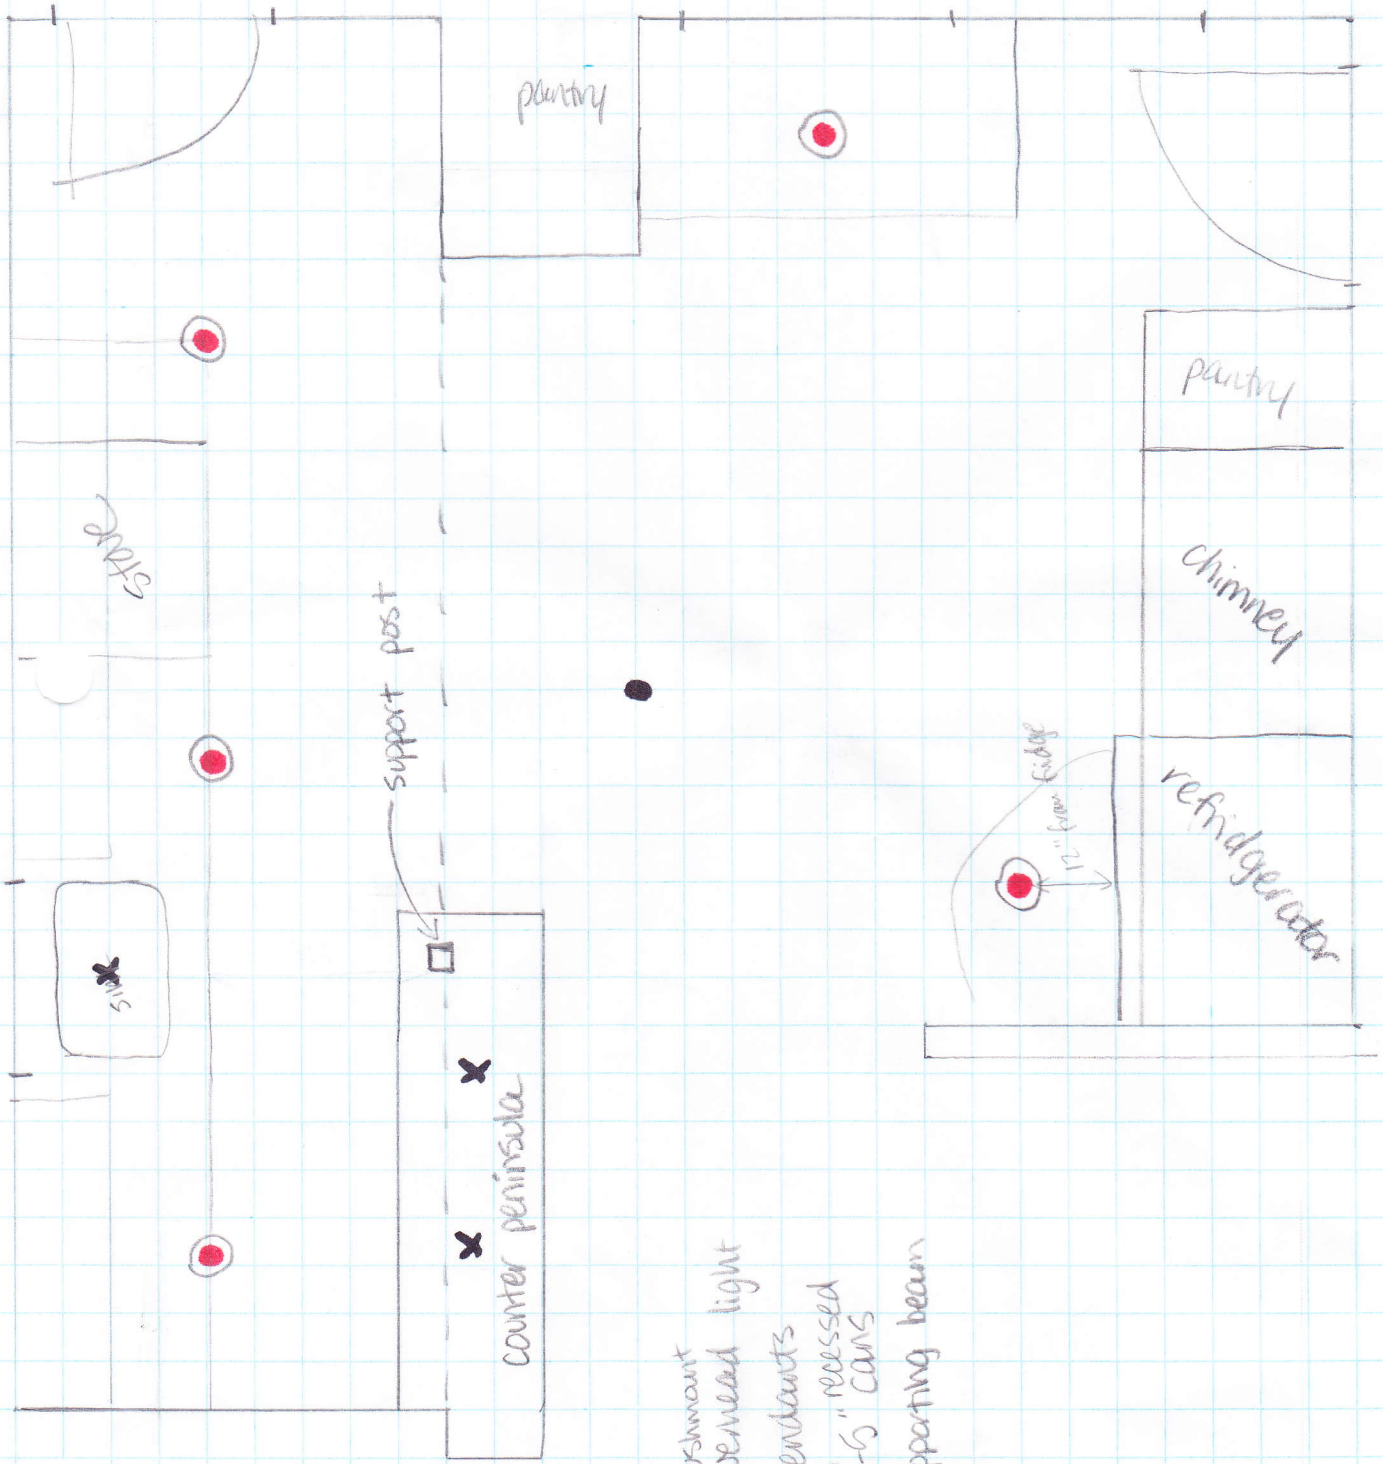

37 Maine Ave.
Portland, ME 04103

Flanagan/Walkace

proposed
Kitchen - Updates

- = flushmount overhead light
- x = pendants
- = 4-6" recessed cans
- - - = supporting beam

□ = 6"