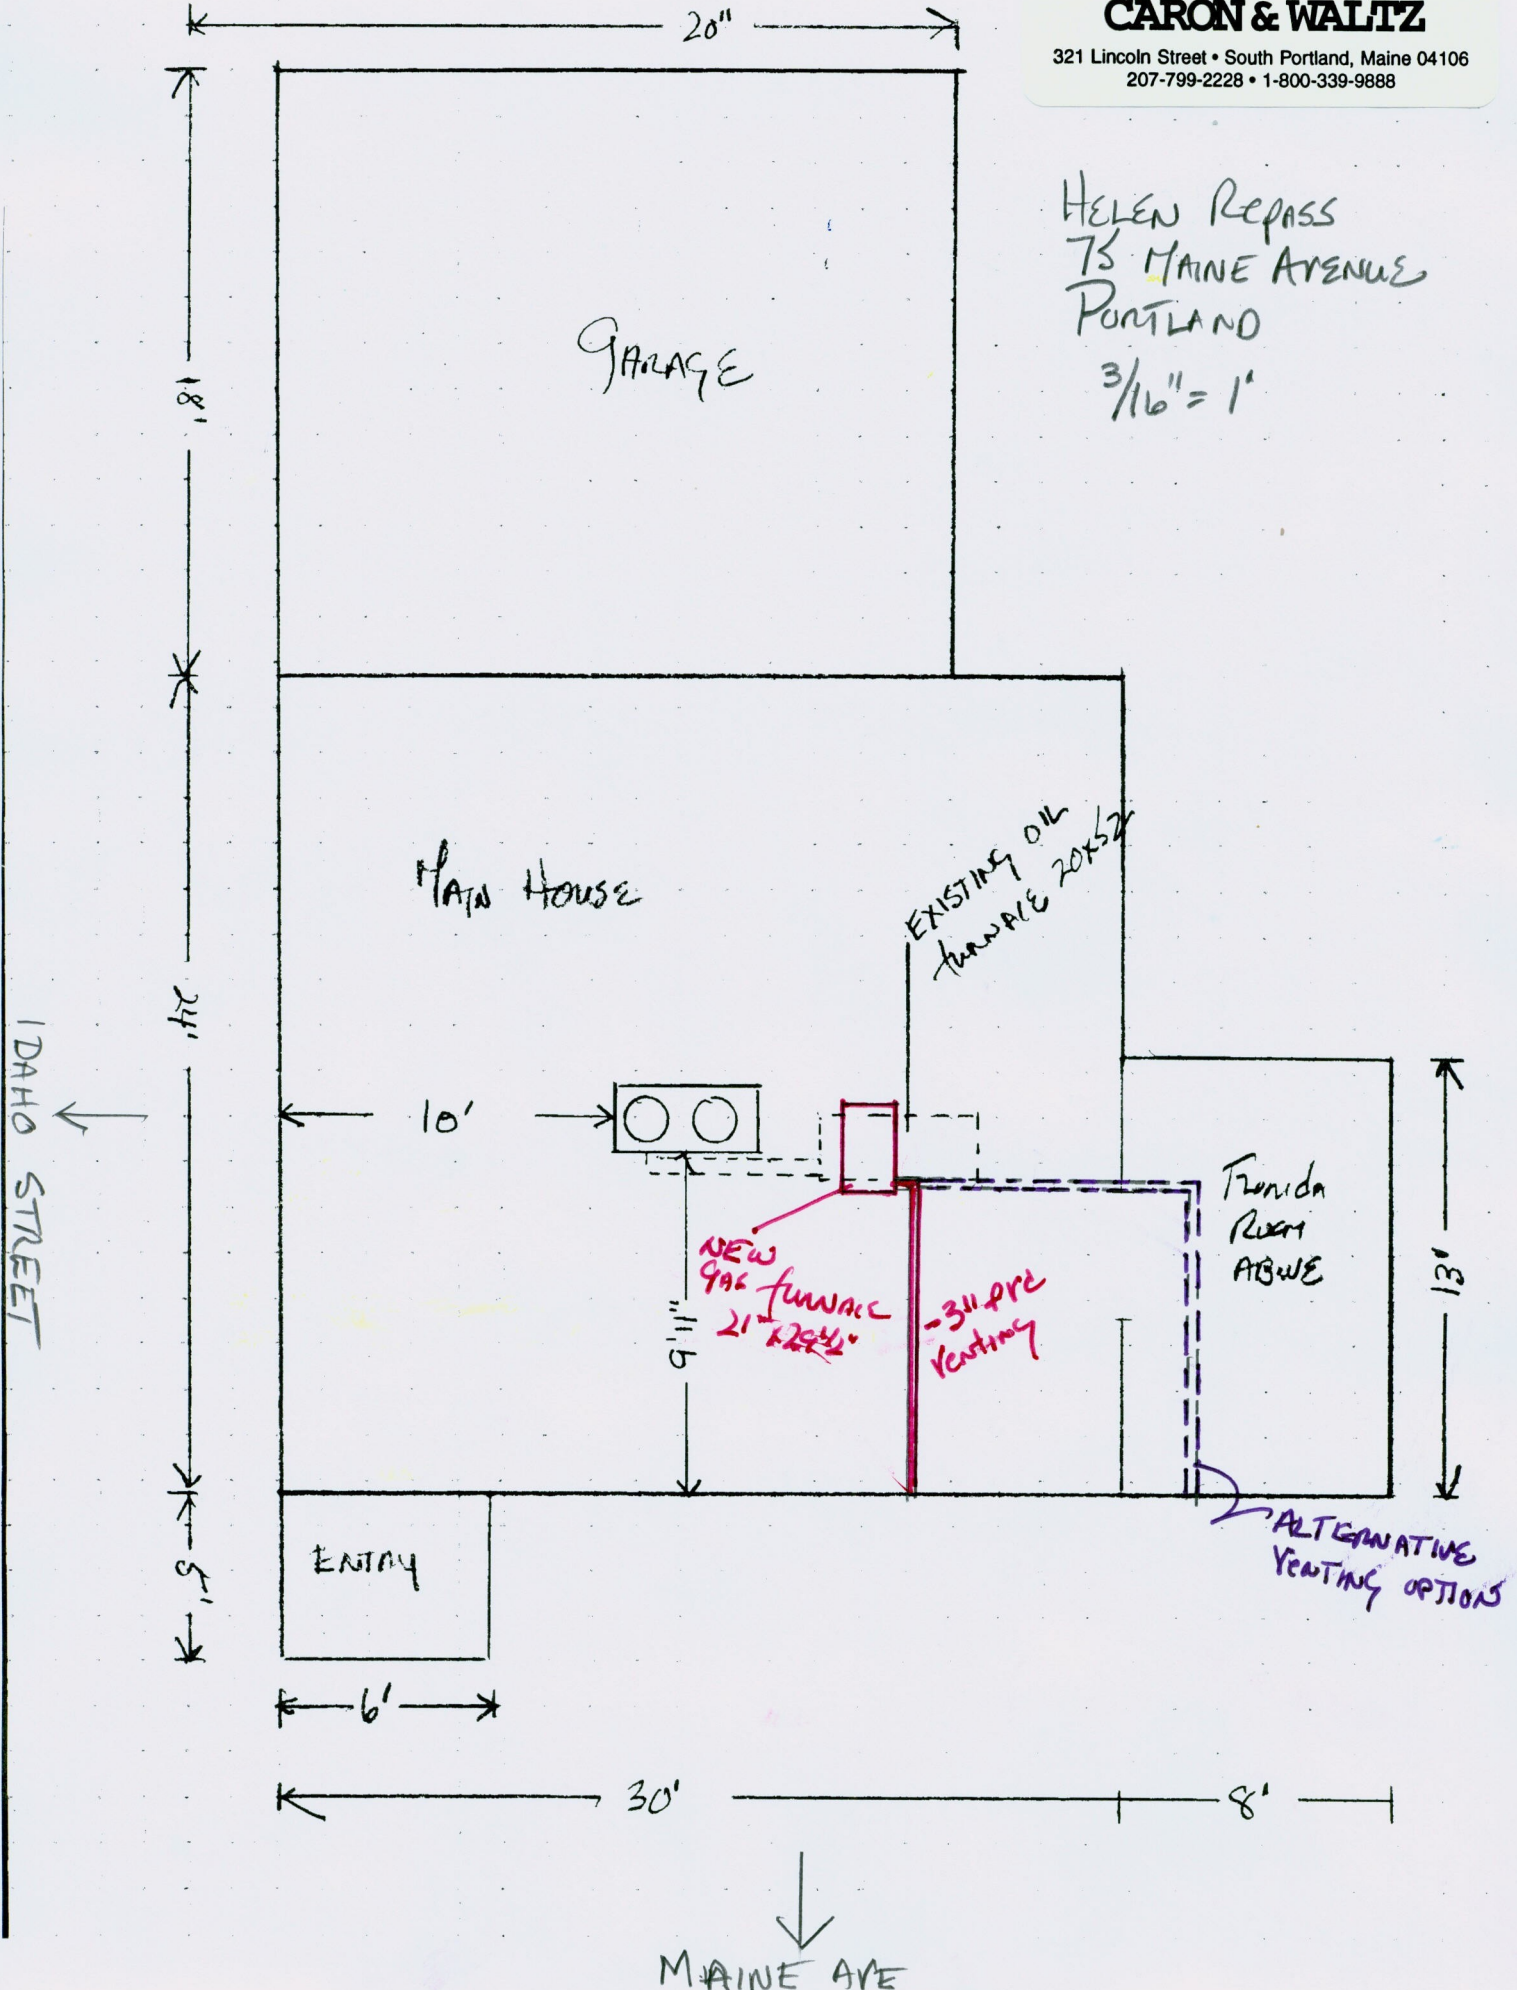

Since 1958
The Home Team

CARON & WALTZ

321 Lincoln Street • South Portland, Maine 04106
207-799-2228 • 1-800-339-9888

HELEN REPASS
75 MAINE AVENUE
PORTLAND
3/16" = 1'

IDAHO STREET

MAINE AVE