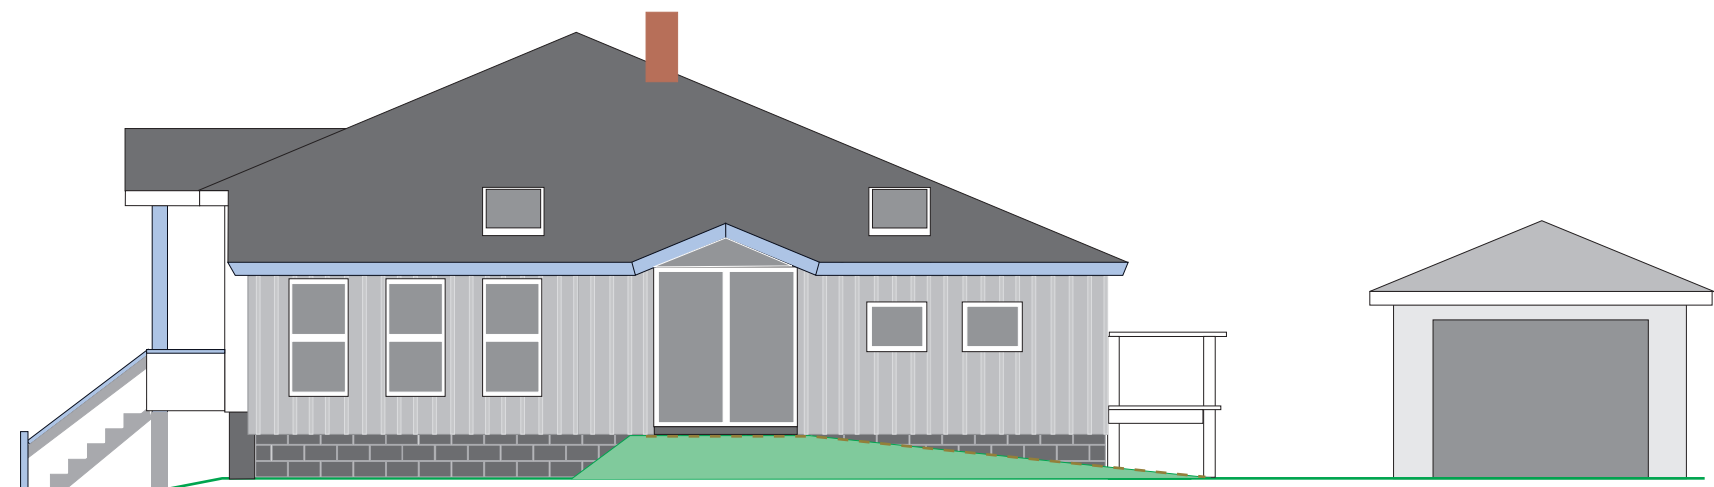

WESTSIDE (STREETVIEW, FRONT)

EASTSIDE (BACK)

SOUTHSIDE

NORTHSIDE

**EXISTING  
PLOT PLAN**

DEED BOOK: 3191, PAGE 488  
 PLAN BOOK: 17, PAGE 6  
 COUNTY: CUMBERLAND  
 LOT: 1103 & 1104 + part of 1106 & 1107  
 DIVISION 4 R-3 RESIDENTIAL ZONE

April 2014  
 131 Virginiastreet, Portland, Maine  
 PROPERTY OF: STONE-RUKS

SCALE: 1/8"= 1'

**SHEET 2**