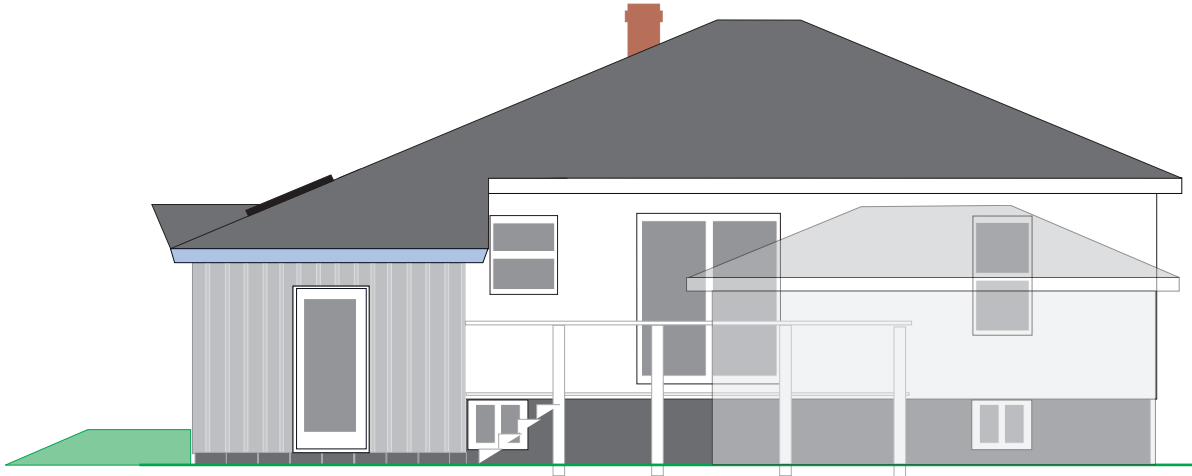

WESTSIDE (STREETVIEW, FRONT)

EASTSIDE (BACK)

SOUTHSIDE

NORTHSIDE

**EXISTING  
PLOT PLAN**

DEED BOOK: 3191, PAGE 488  
 PLAN BOOK: 17, PAGE 6  
 COUNTY: CUMBERLAND  
 LOT: 1103 & 1104 + part of 1106 & 1107  
 DIVISION 4 R-3 RESIDENTIAL ZONE

April 2014  
 131 Virginiastreet, Portland, Maine  
 PROPERTY OF: STONE-RUKS

SCALE: 1/8"= 1'

**SHEET 2**