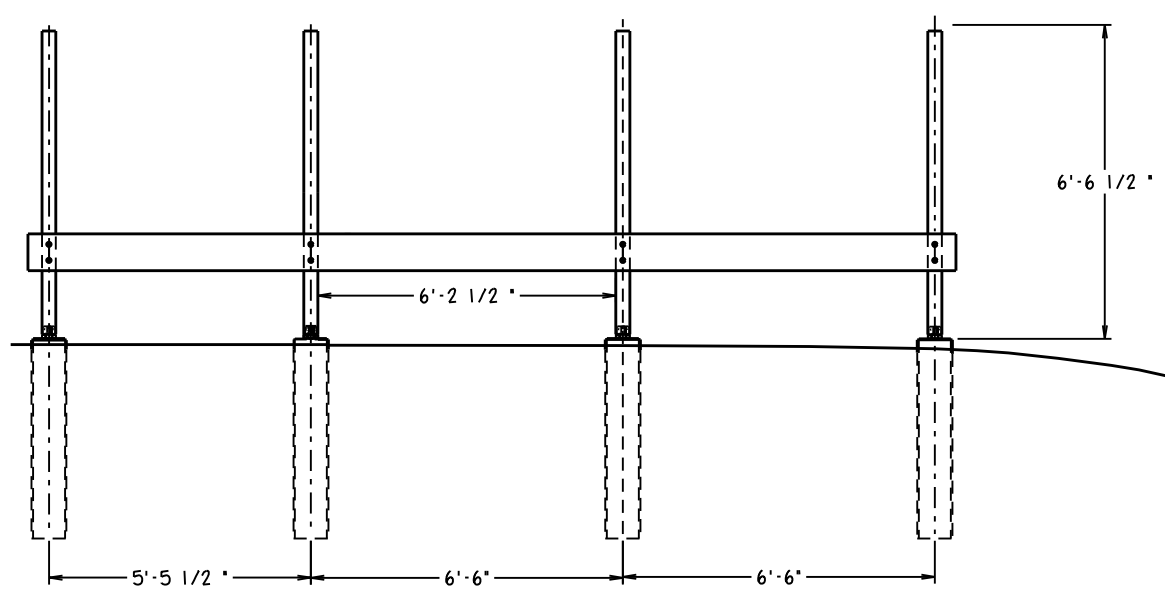

NOTE: THIS IS A NON PROFESSIONAL DRAWING AND WAS MADE FOR PERMIT APPROVAL WITH THE CITY OF PORTLAND MAINE IT HAS NOT BEEN APPROVED AND SHOULD NOT BE USED FOR CONSTRUCTION UNTIL SUCH APPROVAL IS GIVEN

NEW FREE STANDING DECK
115 PENN AVE. PORTLAND MAINE