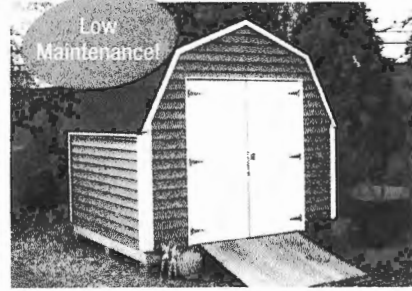

Val-U Shed

Price includes:

- 2 x 4 construction
- PT floor joists with OSB sheathing
- Choice of shingle color

Design your shed with our online tool!
shedsusa.com

8x6 Val-U Shed
\$999
Delivered and Installed

All Prices Include Delivery and Installation*

SHOWN IN PHOTO: 8x6 Smart Siding Val-U Shed (4' wall), black shingles, 54" door upgrade. Trim painted for display purposes only.

STEP 1 Choose your siding and shingle color:

8x6 Smart Siding Val-U Shed
\$999
SKU#: 466-390

8x8 Smart Siding Val-U Shed
\$1,149
SKU#: 466-390

8x8 Vinyl Val-U Shed
\$1,499
SKU#: 261-653

Shingle Colors:

Vinyl Colors:

Colors may vary slightly. Trim comes in white only.

All Sizes
\$199

OPTIONS

- Gable Vents (pair) \$34
- Standard Ramp (4' long) \$69
- Tractor Ramp (6' long heavy-duty) \$169
- Shelf (1" x 12" x 7' long) \$59
- Upgrade to Lifetime Warranty \$99
- Anchor Kit (installed) \$149
- Service Fee for Permit (includes local and state filing fees, notary, all paperwork submission to permitting office) \$250
- Engineered Stamped Drawing Fee \$299