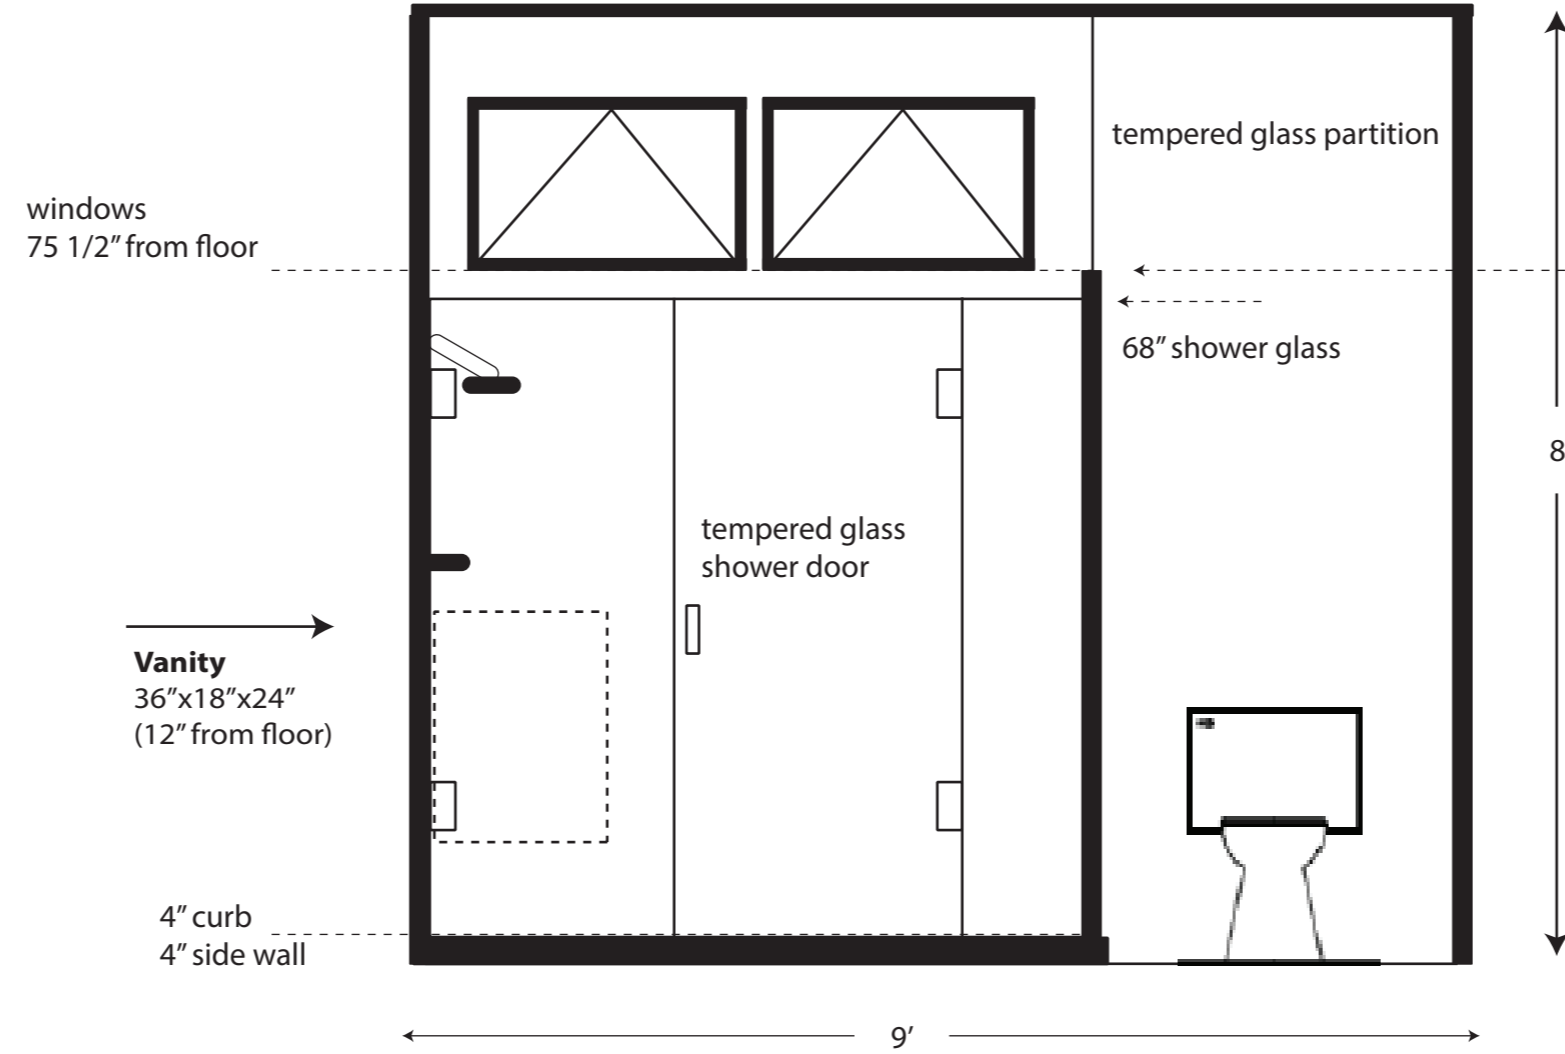

FLOOR PLAN
BATHROOM

MCCARTY
32 LORING AVENUE
PORTLAND, MAINE
04103
SCALE: 1:20

BATHROOM
6' x 9' - (72" x 108")

windows tempered glass
24" x 18"

Vanity
w/vessel sink
36" x 18" x 24"

NOTES for 1:20 AI 1.8 x 0.9 x 1.2 (14" sink) 0.7