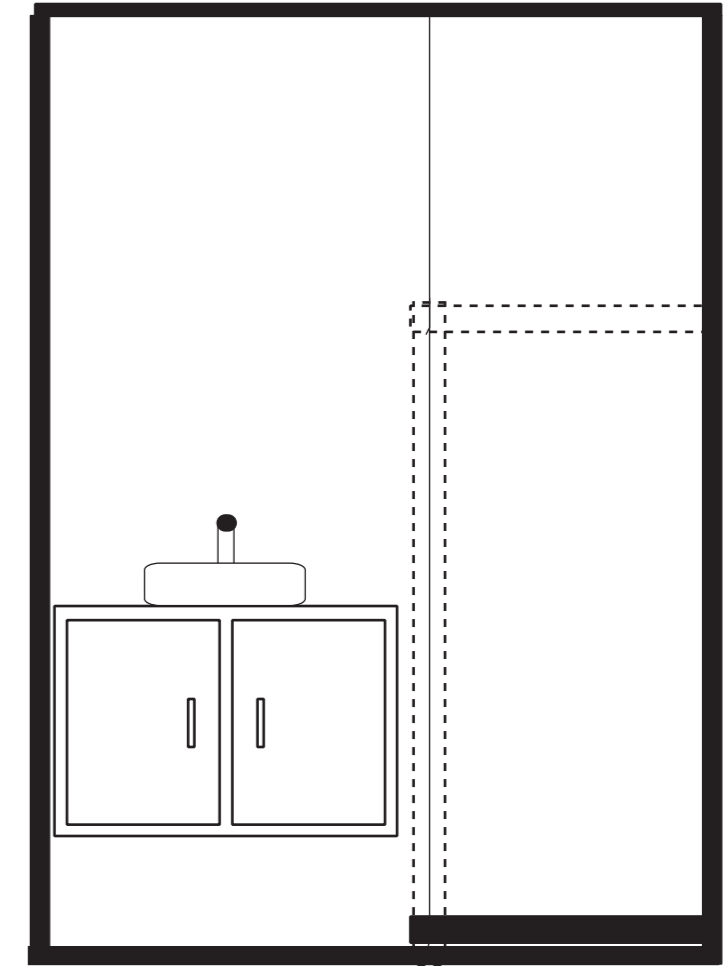

FLOOR PLAN
BATHROOM

MCCARTY
32 LORING AVENUE
PORTLAND, MAINE
04103
SCALE: 1:20

BATHROOM
6' x 9' - (72" x 108")

windows tempered glass
24" x 18"

Vanity
w/vessel sink
36" x 18" x 24"

NOTES for 1:20 AI 1.8 x 0.9 x 1.2 (14" sink) 0.7