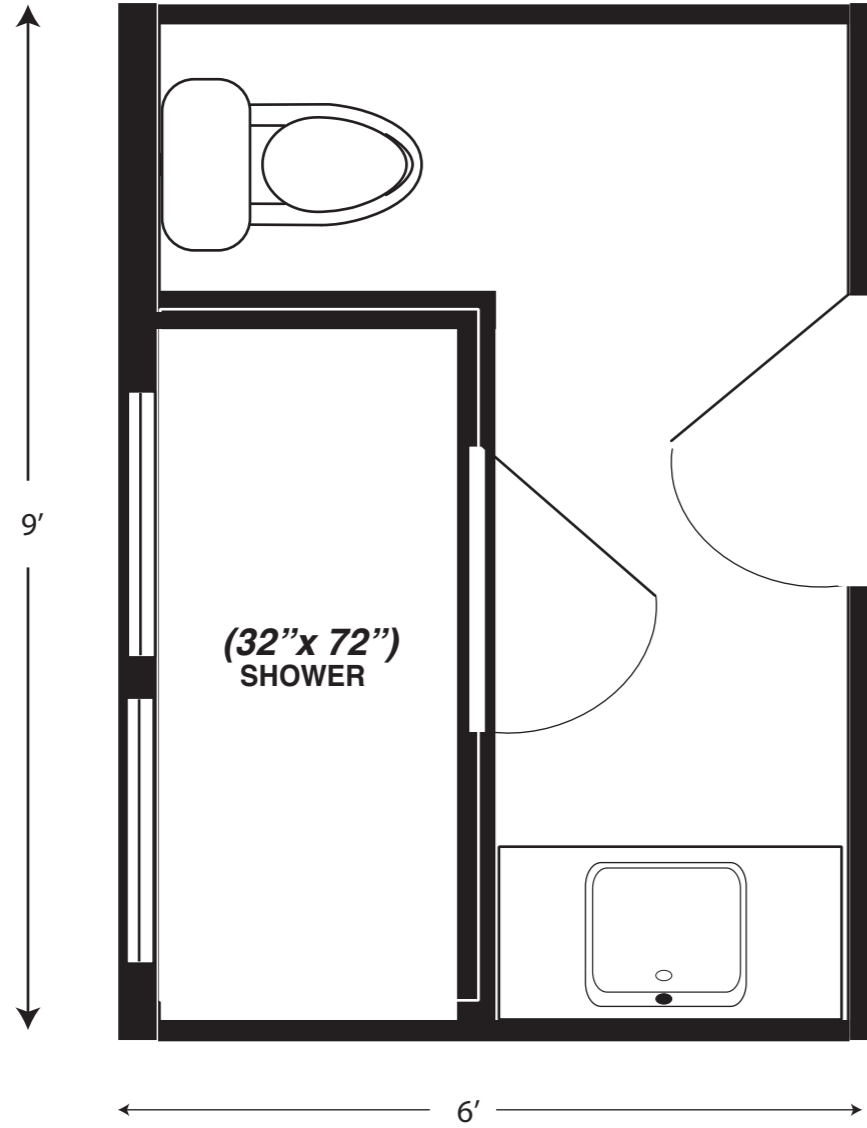

FLOOR PLAN
BATHROOM

MCCARTY
32 LORING AVENUE
PORTLAND, MAINE
04103
SCALE: 1:20

BATHROOM
6' x 9' - (72" x 108")

windows tempered glass
24" x 18"

Vanity
w/vessel sink
36" x 18" x 24"

NOTES for 1:20 AI 1.8 x 0.9 x 1.2 (14" sink) 0.7