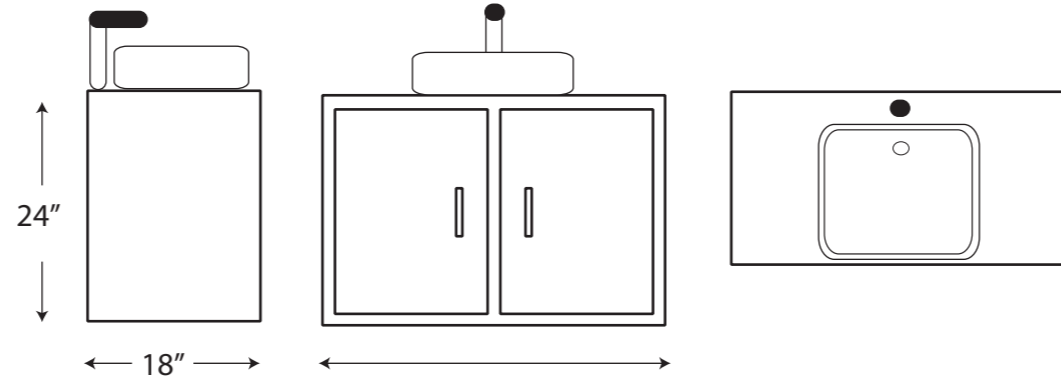

FLOOR PLAN
BATHROOM

MCCARTY
32 LORING AVENUE
PORTLAND, MAINE
04103
SCALE: 1:20

BATHROOM
6' x 9' - (72" x 108")

windows tempered glass
24" x 18"

Vanity
w/vessel sink
36" x 18" x 24"

NOTES for 1:20 AI 1.8 x 0.9 x 1.2 (14" sink) 0.7