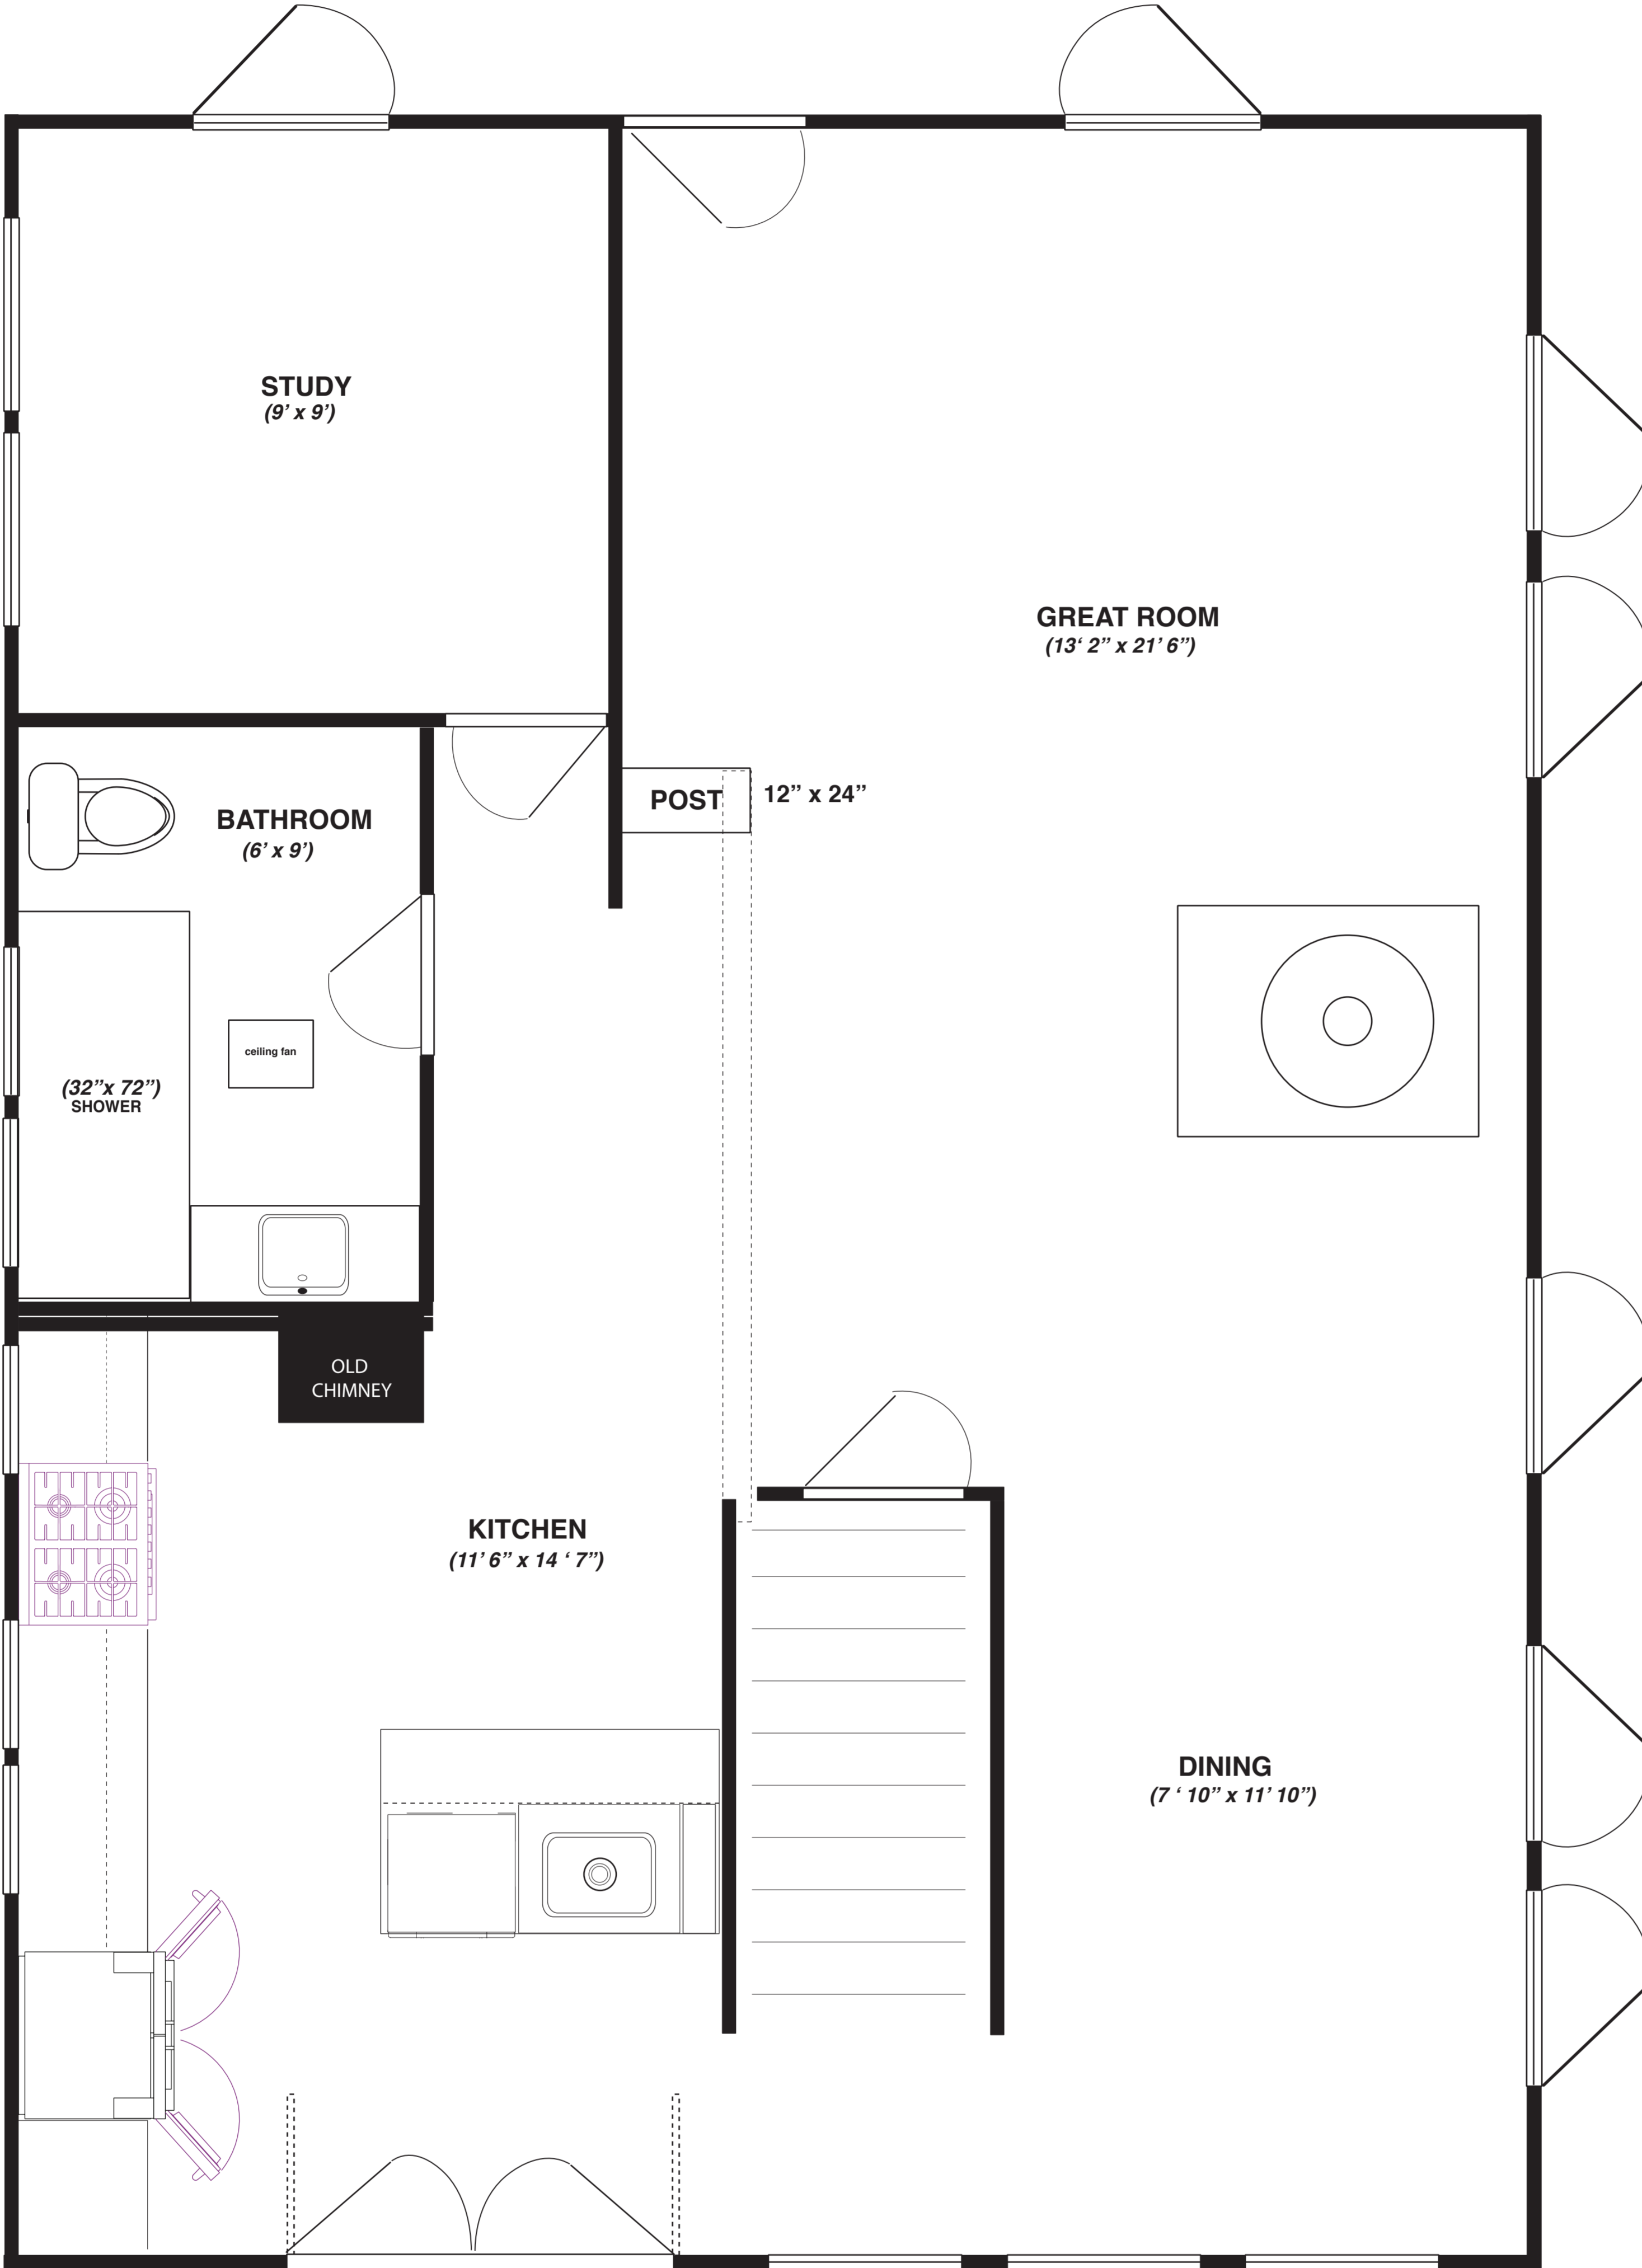

SOUTH FACING WALL (back side of the house)
 293" x 8' ceilings

NORTH FACING WALL (back side of the house)
 293" x 8' ceilings

WEST FACING WALL (right side of the house)
 400" x 8' ceilings

EAST FACING WALL (left side of the house)
 400" x 8' ceilings