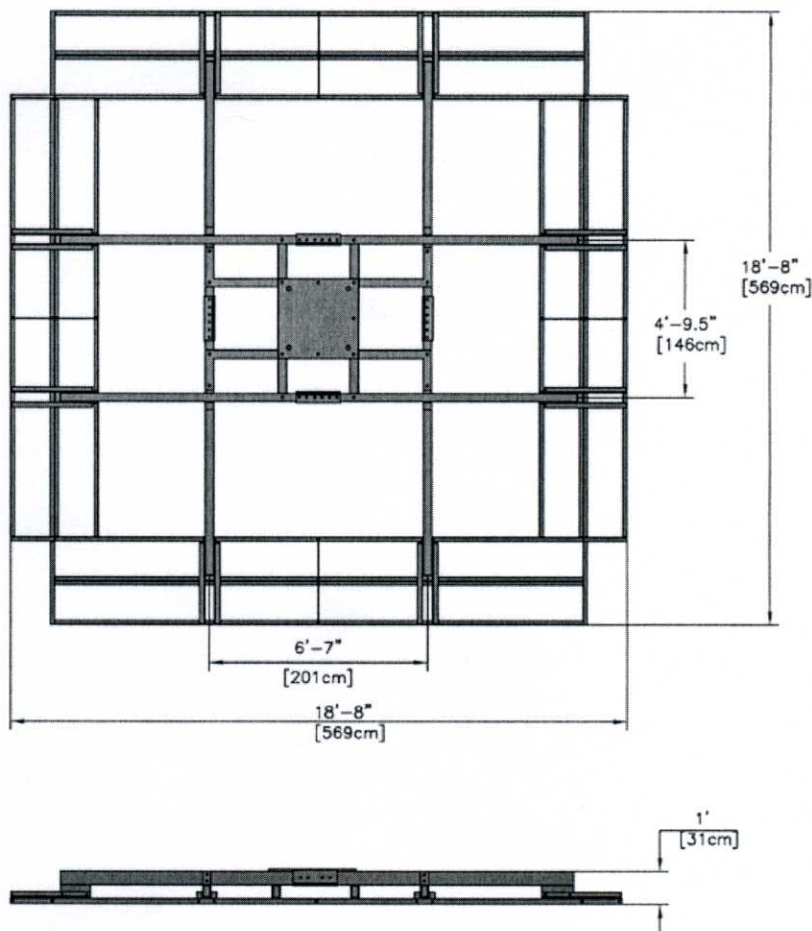

PART NUMBER	DESCRIPTION
AFCH186-37ASC-R	Non-Pen Mount, 2 Trays Per Leg, 18.6' x 18.6' Footprint, Adapter for 3.7M ASC Pedestal w/ Rubber
AFCH186-39ASC-R	Non-Pen Mount, 2 Trays Per Leg, 18.6' x 18.6' Footprint, Adapter for 3.9M ASC Pedestal w/ Rubber
AFCH186-45PAT-R	Non-Pen Mount, 2 Trays Per Leg, 18.6' x 18.6' Footprint, Adapter for 4.5M Patriot Pedestal w/ Rubber
AFCH186-45PROD-R	Non-Pen Mount, 2 Trays Per Leg, 18.6' x 18.6' Footprint, Adapter for 4.5M Prodelin Kingpost w/ Rubber
AFCH186-47VER-R	Non-Pen Mount, 2 Trays Per Leg, 18.6' x 18.6' Footprint, Adapter for 4.7M Vertex Kingpost w/ Rubber
AFCH186-48VER-R	Non-Pen Mount, 2 Trays Per Leg, 18.6' x 18.6' Footprint, Adapter for 4.8M Vertex Kingpost w/ Rubber
AFCH186-49ASC-R	Non-Pen Mount, 2 Trays Per Leg, 18.6' x 18.6' Footprint, Adapter for 4.9M ASC Pedestal w/ Rubber
AFCHP	Contact Baird for a complete list of available AFC models

PRODUCT INFORMATION	
Application:	Roof-Top or Ground
Type:	Non-Penetrating, Flat Surface
Uses:	Satellite 3.7M to 5.0M+ Towers Other Applications
Footprint:	18.6' x 18.6' = 349 sq ft
Finish:	Hot Dip Galvanized
Available Options:	1 Tray Per Leg 2 Trays Per Leg 3 Trays Per Leg 4 Trays Per Leg Penetrating Feet (No Trays)
Satellite Mast Sizes:	Antenna kingpost or pedestal is mounted directly to AFC Base
Wireless / Other Application Mast Sizes:	Tower or monopole is mounted directly to AFC Base
Ballast:	Up to 152 Standard Concrete Blocks (8" x 8" x 16")
Shipping:	Freight 2 Shipping Pallets per Mount
Warranty:	10 Year Product Warranty