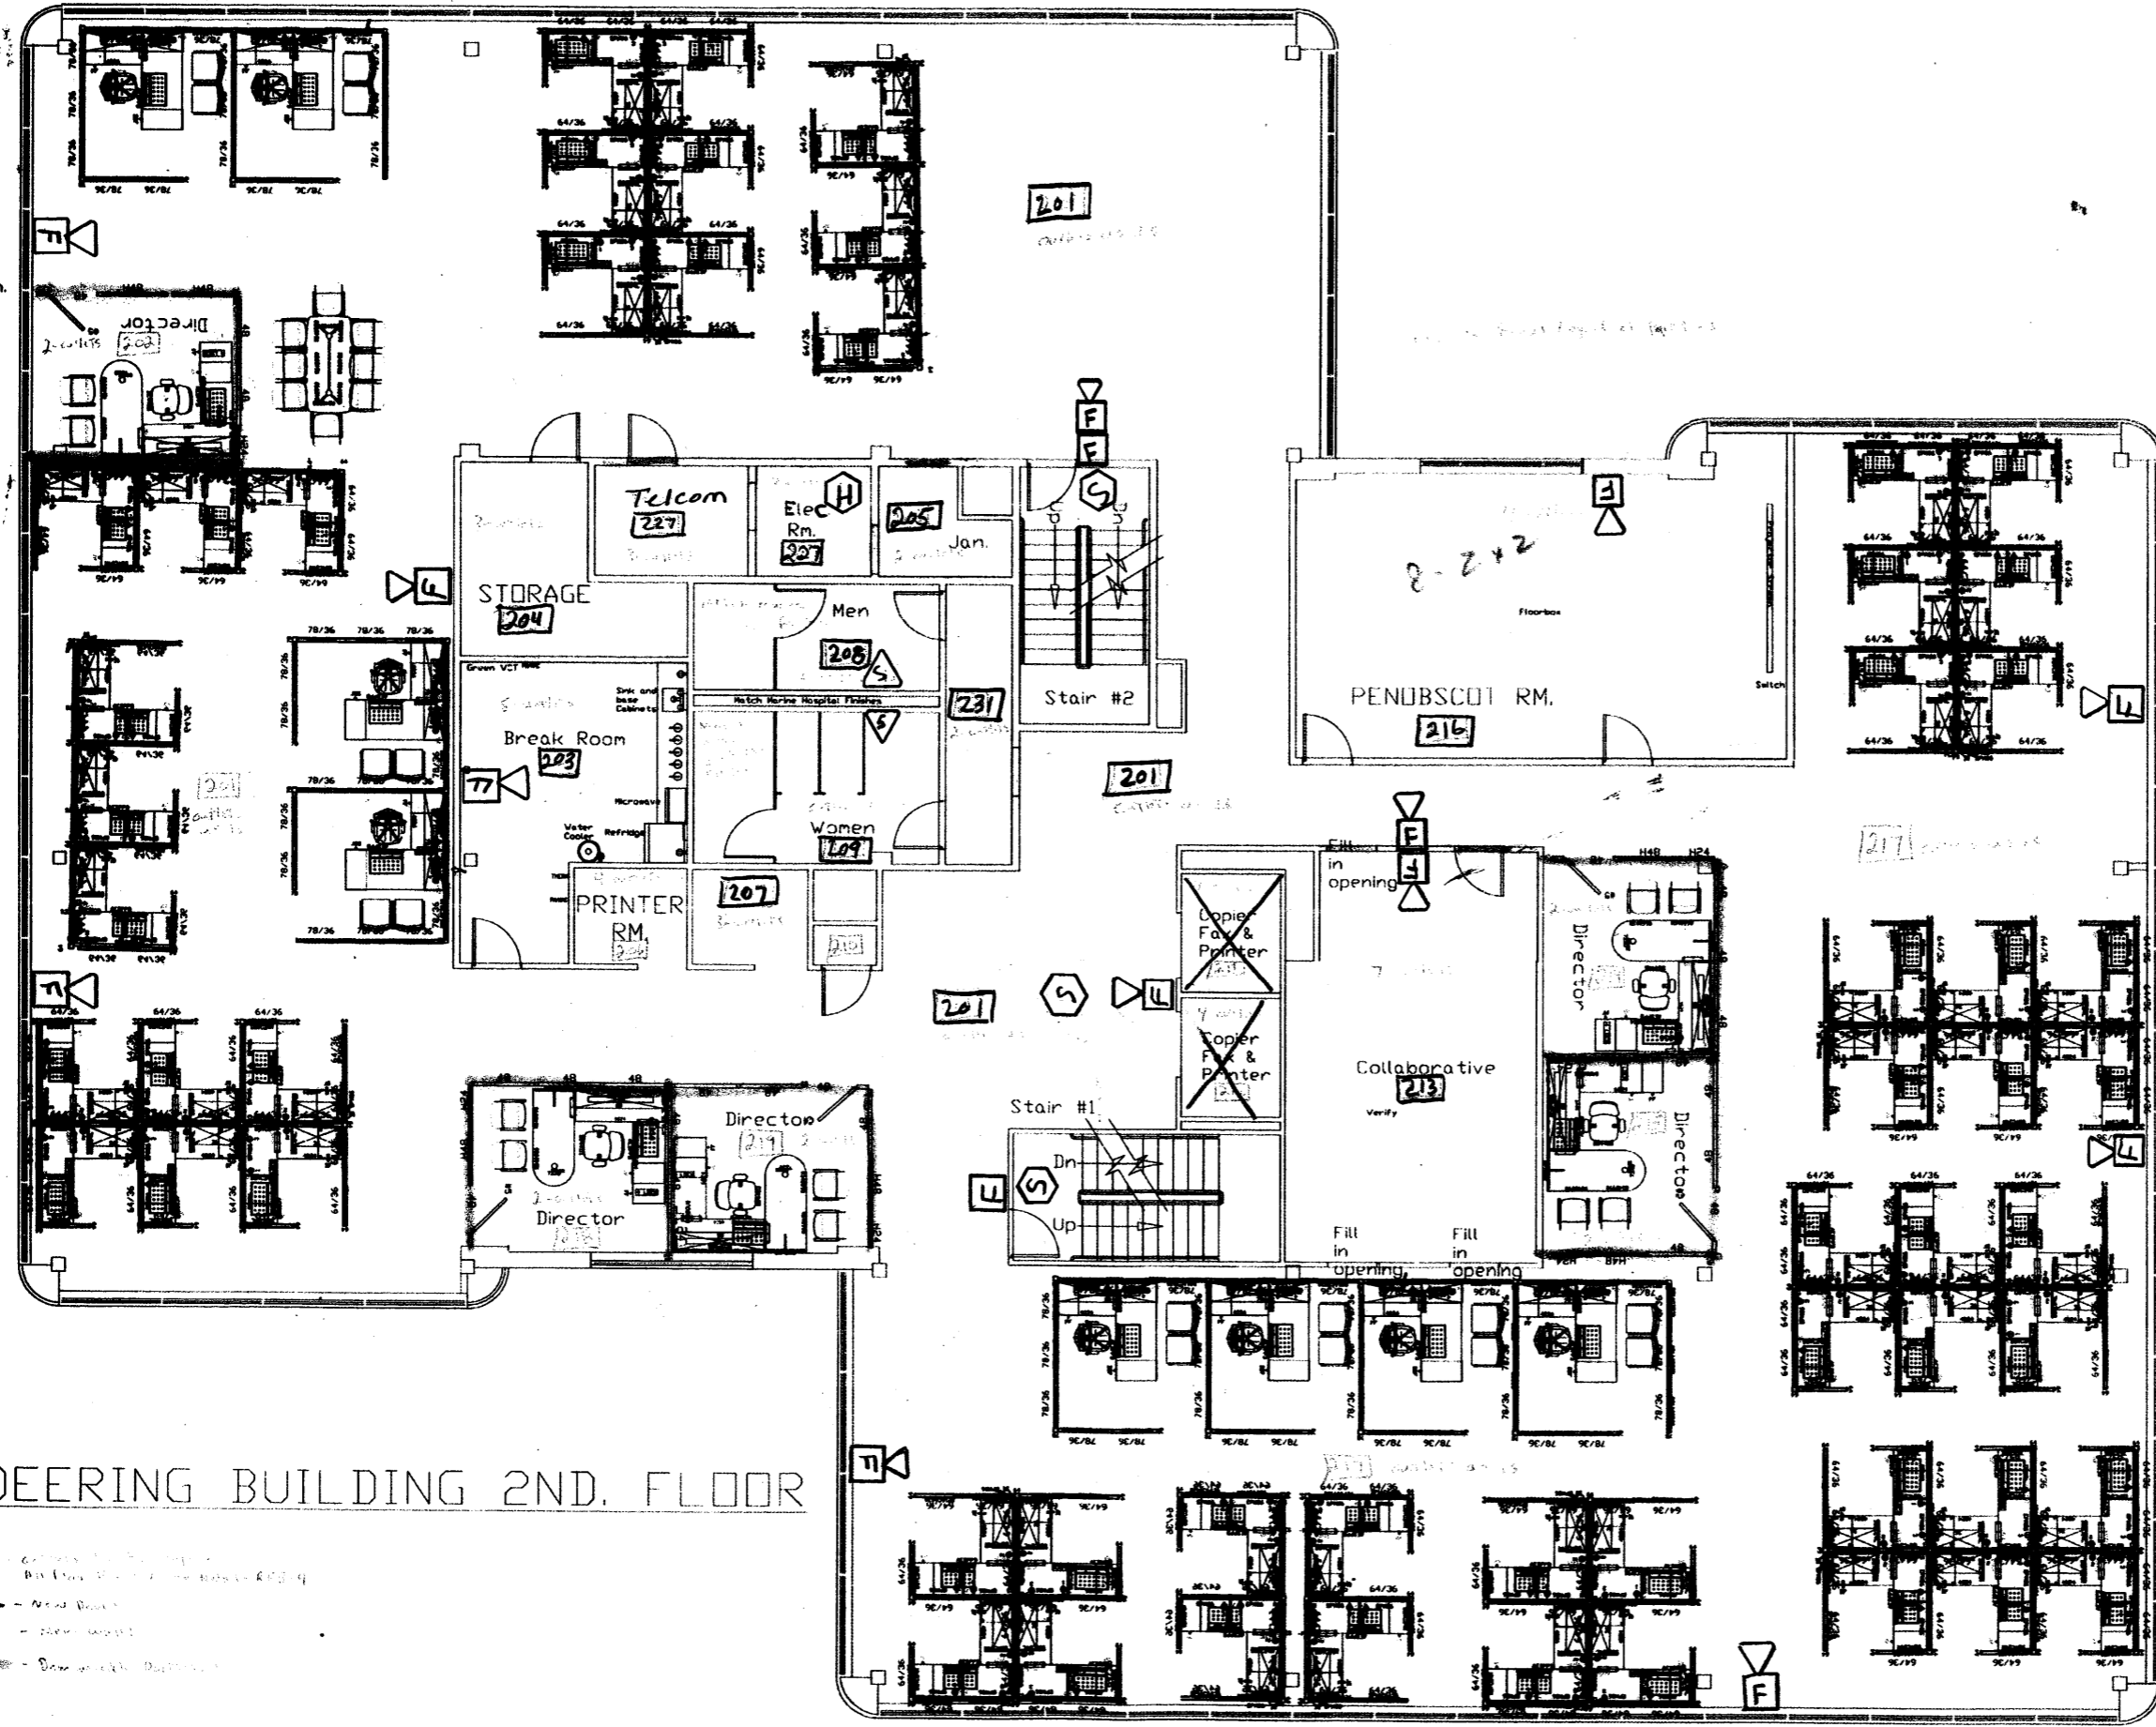

Credentiaing:  
 9- 6x6 cubes  
 2-Manager  
 1-Collaborative rm.  
 1- Director

DEERING BUILDING 2ND. FLOOR

- 6x6 cubes
- 2-Manager
- 1-Collaborative rm.
- 1- Director

IS  
 36- 6x6 cubes  
 4-Managers  
 2-Directors

FURNITURE LAYOUT

DATE	10/1/03
BY	J. B. B.
APP'D	
SCALE	1/4" = 1'-0"
PROJECT	Deering Building
ROOM	2nd Floor
DATE	10/1/03
BY	J. B. B.
APP'D	