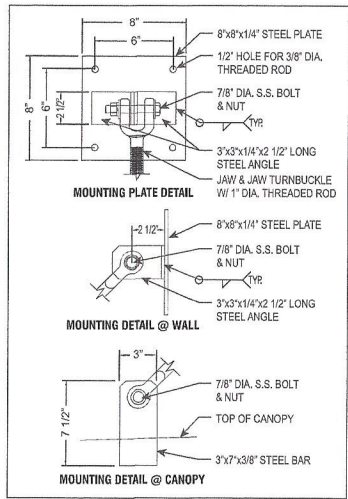

SIGN SPECIFICATIONS

Materials

- Canopy: Fabricated Aluminum
- Frame: Constructed Of Channel And Angle

Decoration

- Canopy: Painted Tiger Drylac Bronze Metallic #49-66230

Accesses

- Service Doors Located Bottom Side Of Canopy

ELECTRICAL SPECIFICATIONS

DOWNLIGHTS

Illumination

- (2) 20Watt CFL lamps .17 amps each.

COLOR SPECIFICATIONS

Graphic & Color Specifications

Color

Tiger Drylac Bronze Metallic

PART # 823-NI-6INX4X9-CPY

CUSTOMER APPROVAL: _____
DATE: _____

Rev. #1	DATE	BY	Rev. #4	DATE	BY
Rev. #2	2-13-17	T. Pickel	Rev. #5		
Rev. #3	2-23-17	T. Pickel	Rev. #6		

1363 WASHINGTON AVE.,
PORTLAND, ME

DRAWING NO:

81840.04

ARTIST: T. Pickel DATE: 1-22-16
SHEET: 9 OF 13