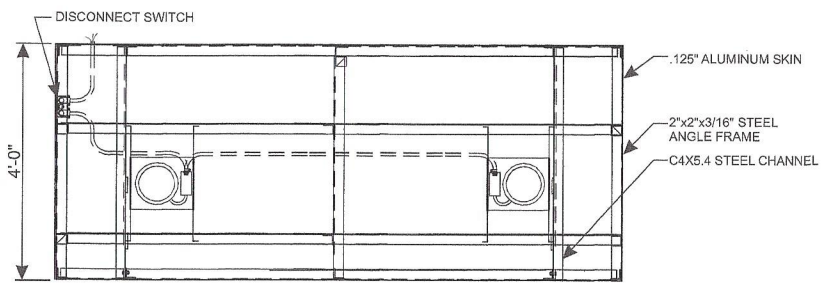

G

Yum! Brands®

4'-0" X 9'-0" DRIVE THRU CANOPY

TOP VIEW

SIGN SPECIFICATIONS

Materials

- Canopy: Fabricated Aluminum
- Frame: Constructed Of Channel And Angle

Decoration

- Canopy: Painted Tiger Drylac Bronze Metallic #49-66230

Accesses

- Service Doors Located Bottom Side Of Canopy

ELECTRICAL SPECIFICATIONS

DOWNLIGHTS

Illumination

- (2) 20Watt CFL lamps .17 amps each.

COLOR SPECIFICATIONS

Graphic & Color Specifications

Color

Tiger Drylac Bronze Metallic

PART # 823-NI-6INX4X9-CPY

CUSTOMER APPROVAL: _____
DATE: _____

Rev. #1	DATE	BY	Rev. #4	DATE	BY
Rev. #2	2-13-17	T. Pickel	Rev. #5		
Rev. #3	2-23-17	T. Pickel	Rev. #6		

1363 WASHINGTON AVE.,
PORTLAND, ME

DRAWING NO:

81840.04

ARTIST: T. Pickel DATE: 1-22-16
SHEET: 9 OF 13