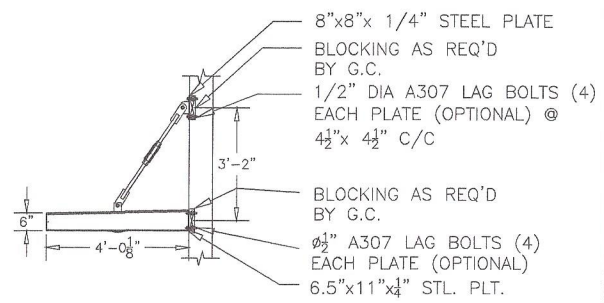

G

Yum! Brands®

4'-0" X 9'-0" DRIVE THRU CANOPY

TOP VIEW

SIGN SPECIFICATIONS

Materials

- Canopy: Fabricated Aluminum
- Frame: Constructed Of Channel And Angle

Decoration

- Canopy: Painted Tiger Drylac Bronze Metallic #49-66230

Accesses

- Service Doors Located Bottom Side Of Canopy

ELECTRICAL SPECIFICATIONS

DOWNLIGHTS

Illumination

- (2) 20Watt CFL lamps .17 amps each.

COLOR SPECIFICATIONS

Graphic & Color Specifications

Color

Tiger Drylac Bronze Metallic

PART # 823-NI-6INX4X9-CPY

CUSTOMER APPROVAL: _____
DATE: _____

Rev. #1	DATE	BY	Rev. #4	DATE	BY
Rev. #2	2-13-17	T. Pickel	Rev. #5		
Rev. #3	2-23-17	T. Pickel	Rev. #6		

1363 WASHINGTON AVE.,
PORTLAND, ME

DRAWING NO:

81840.04

ARTIST: T. Pickel DATE: 1-22-16
SHEET: 9 OF 13