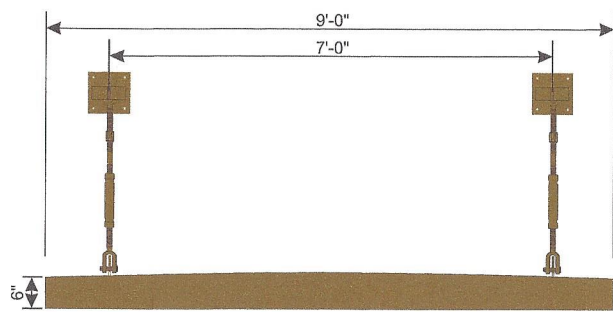

G

Yum! Brands®

4'-0" X 9'-0" DRIVE THRU CANOPY

FRONT VIEW