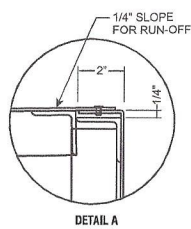

G

Yum! Brands®

4'-0" X 9'-0" DRIVE THRU CANOPY

DETAIL A

SIGN SPECIFICATIONS

Materials

- Canopy: Fabricated Aluminum
- Frame: Constructed Of Channel And Angle

Decoration

- Canopy: Painted Tiger Drylac Bronze Metallic #49-66230

Accesses

- Service Doors Located Bottom Side Of Canopy

ELECTRICAL SPECIFICATIONS

DOWNLIGHTS

Illumination

- (2) 20Watt CFL lamps .17 amps each.

COLOR SPECIFICATIONS

Graphic & Color Specifications

Color

Tiger Drylac Bronze Metallic

PART # 823-NI-6INX4X9-CPY

CUSTOMER APPROVAL: _____
DATE: _____

Rev. #1	DATE	BY	Rev. #4	DATE	BY
Rev. #2	2-13-17	T. Pickel	Rev. #5		
Rev. #3	2-23-17	T. Pickel	Rev. #6		

1363 WASHINGTON AVE.,
PORTLAND, ME

DRAWING NO:

81840.04

ARTIST: T. Pickel DATE: 1-22-16
SHEET: 9 OF 13