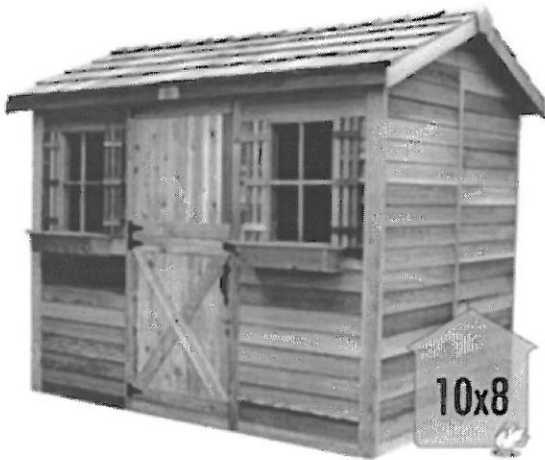

Cedarshed - Cabana 10x8 Shed

Cedar Shed Features

- The Cedarshed Cabana 10x8 Shed includes 1 30" x 71" dutch door, 2 23" x 25" fixed pane plexiglass windows with decorative shutters and planter boxes.
- The Cedarshed - Cabana 10x8 Shed features a Premium Western Red Cedar exterior for long life.
- All the necessary hardware, screws, hinges and instructions to complete the assembly are included with the Cedarshed Cabana 10x8 Shed.
- Pre-cut 5/8" plywood floors with 2x4 cedar floor joists makes a strong base for your heavier storage needs.
- The Cedarshed Cabana 10x8 Shed kit ships to your address in a prefabricated panelized kit. Each panel of the walls and roof are already built.

Cedar Shed Specs

Product Specifications:

- **Width:** 105"
- **Length:** 132"
- **Weight:** 1250
- **Made from:** Western Red Cedar exterior
- **Ships Via:** LTL Freight
- **Wind Rating:** 60-80 MPH
- **Assembly time:** Approximately 5 hours with 2 people
- **Height Inside:** 94"
- **Height Outside:** 105"