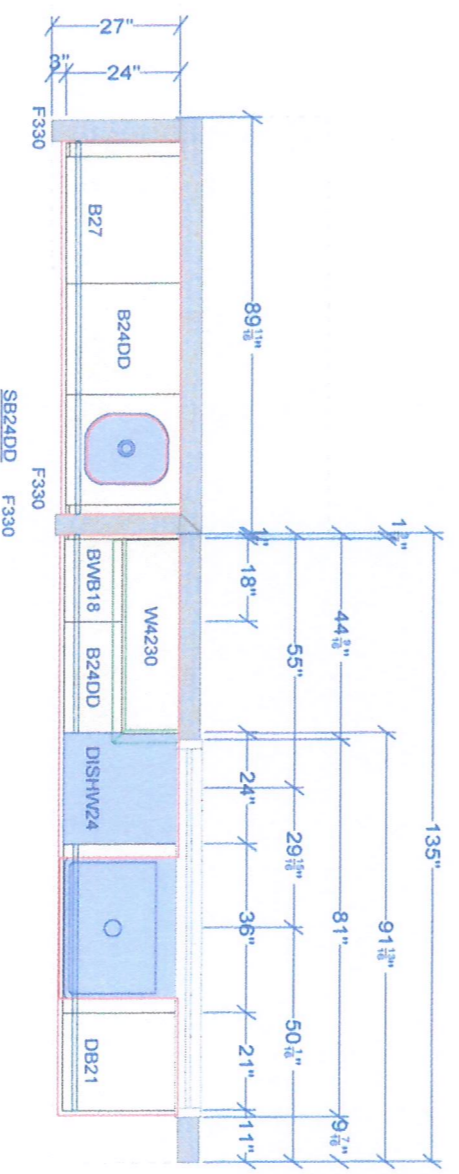

Pantry

WAPR17X

WFR30 30"W x 18"H x 12"D (Sides are UNFINISHED)

3/4REFP24 3/4REFP24