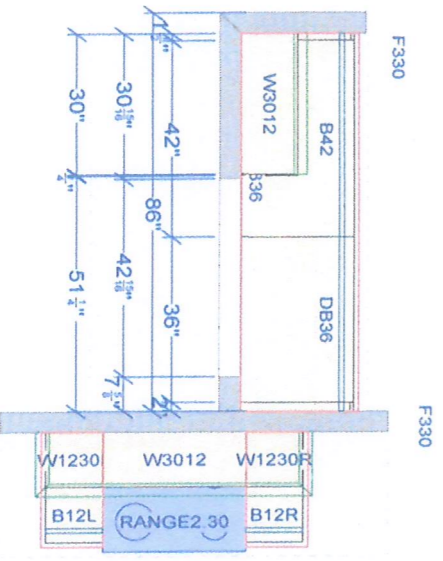

Pantry

WAPR17X

WFR30 30"W x 18"H x 12"D (Sides are UNFINISHED)

3/4REFP24 3/4REFP24