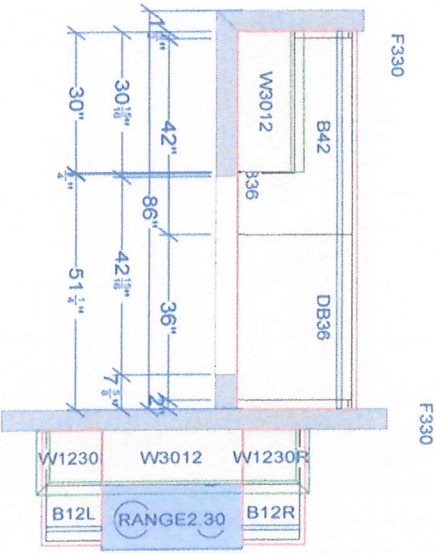

*Kitchen layout. Same as existing*

WR30 30"W x 18"H x 12"D (Sides are UNFINISHED)

3/4REFP24 3/4REFP24