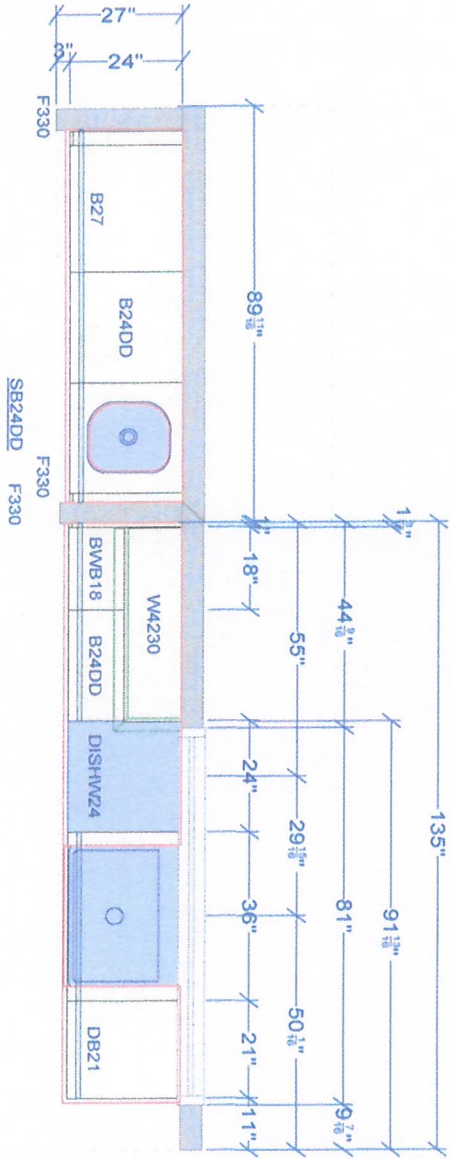

*Kitchen layout. Same as existing*

WR30 30"W x 18"H x 12"D (Sides are UNFINISHED)

3/4REFP24 3/4REFP24