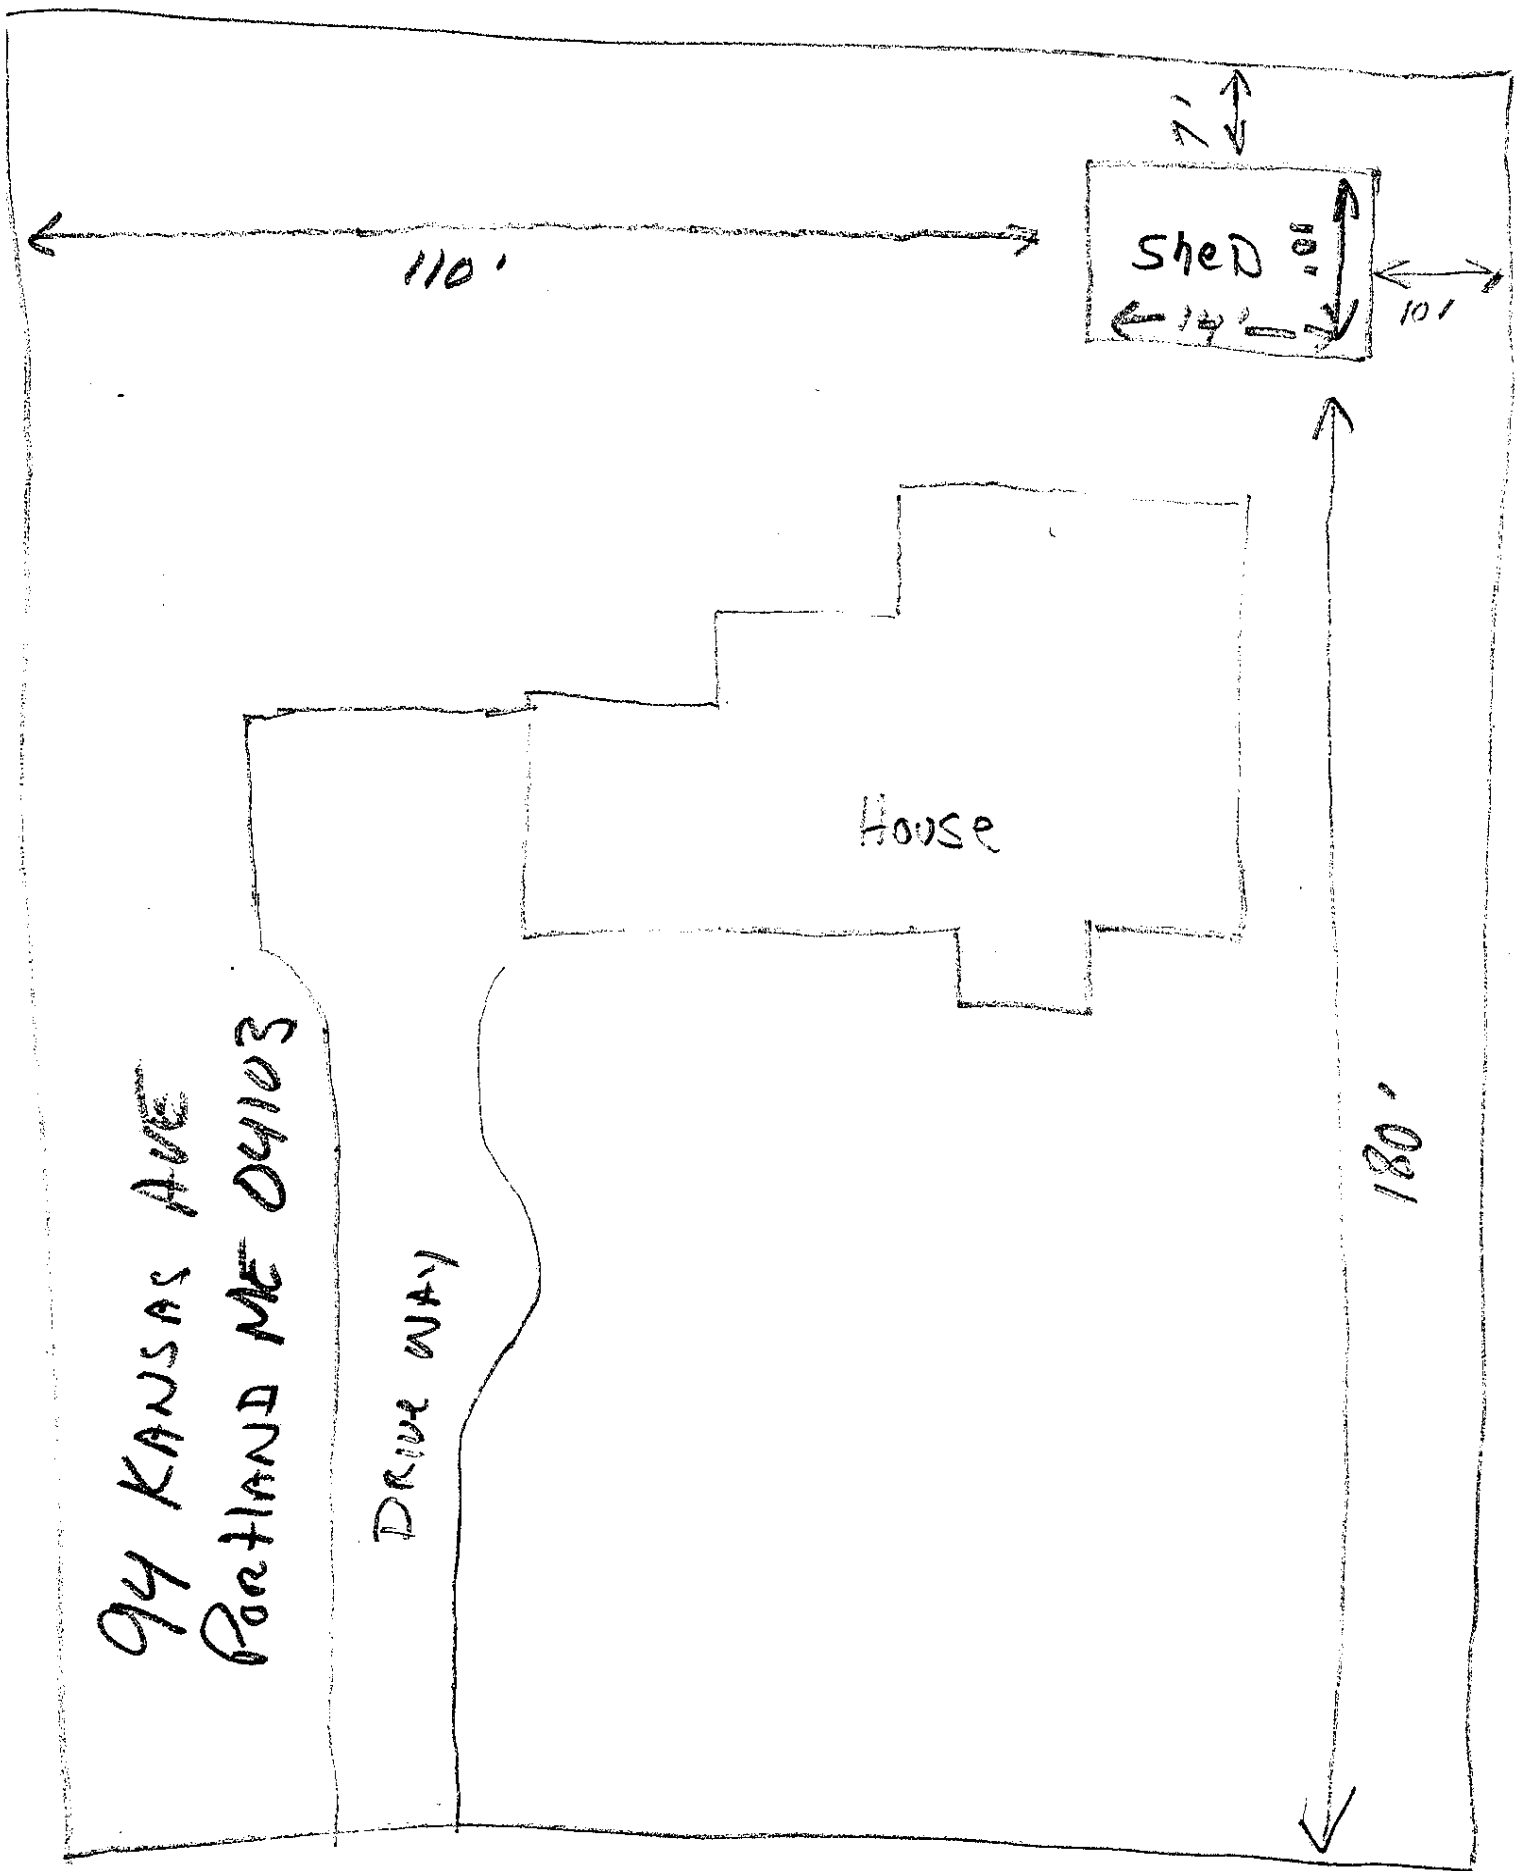

201

94 KANSAS AVE
PORTLAND ME 04103

DRIVE WAY

House

Shed

110'

180'

14'

10'

7