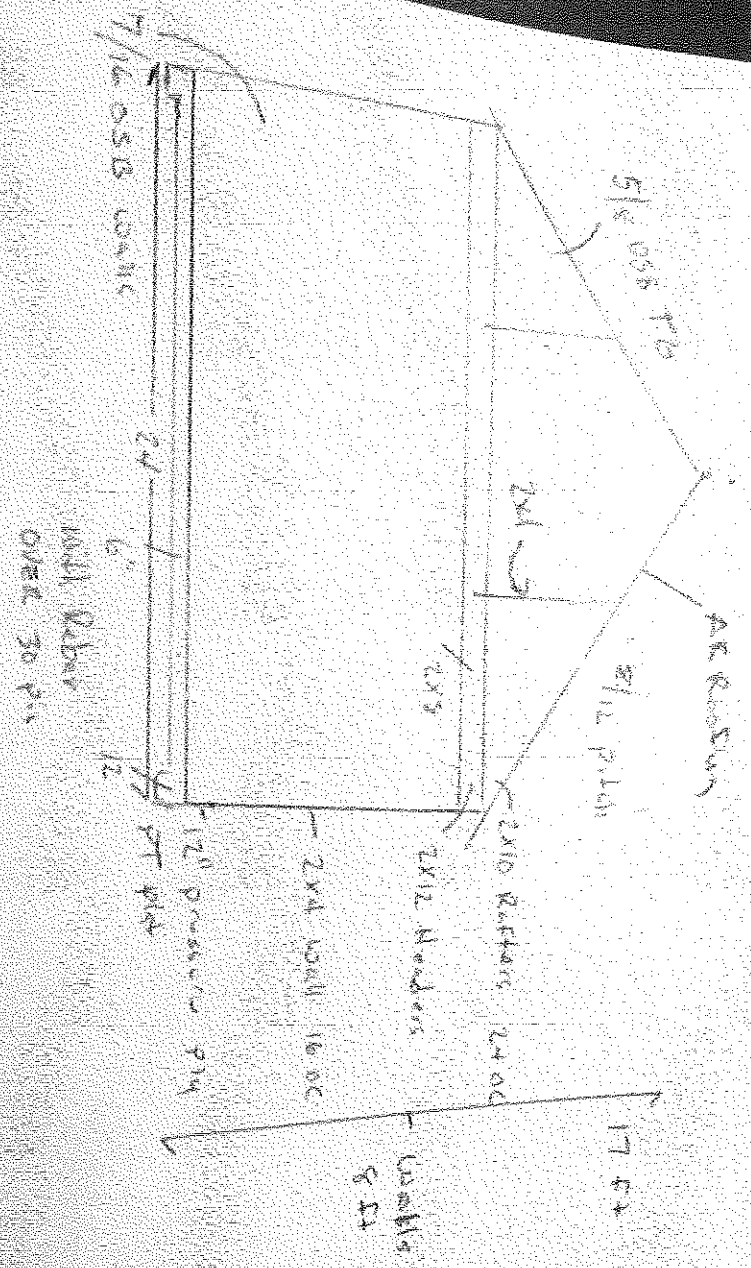

- 2 Windows
- 1 Entry Door
- 2 9'x7' Garage Door with Glass
- Vinyl Siding 3 Sides front Vinyl Impressions

WWW PRO GARAGE  
Maine.com

Rick Eastman  
319.459.0111  
504.391.0211