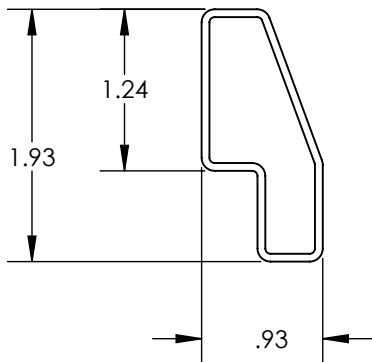

1) Splice, XR100, Mill 12" long

| Property | Value |
|----------|----------------------|
| Material | 6000 Series Aluminum |
| Finish | Mill |

2) Screw, Self Drilling

| Property | Value |
|----------|----------------------------|
| Material | 300 Series Stainless Steel |
| Finish | Clear |