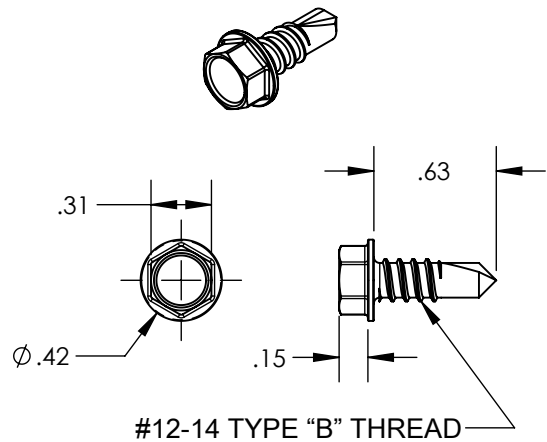

1) Splice, XR100, Mill 12" long

| Property | Value |
|----------|----------------------|
| Material | 6000 Series Aluminum |
| Finish | Mill |

2) Screw, Self Drilling

| Property | Value |
|----------|----------------------------|
| Material | 300 Series Stainless Steel |
| Finish | Clear |