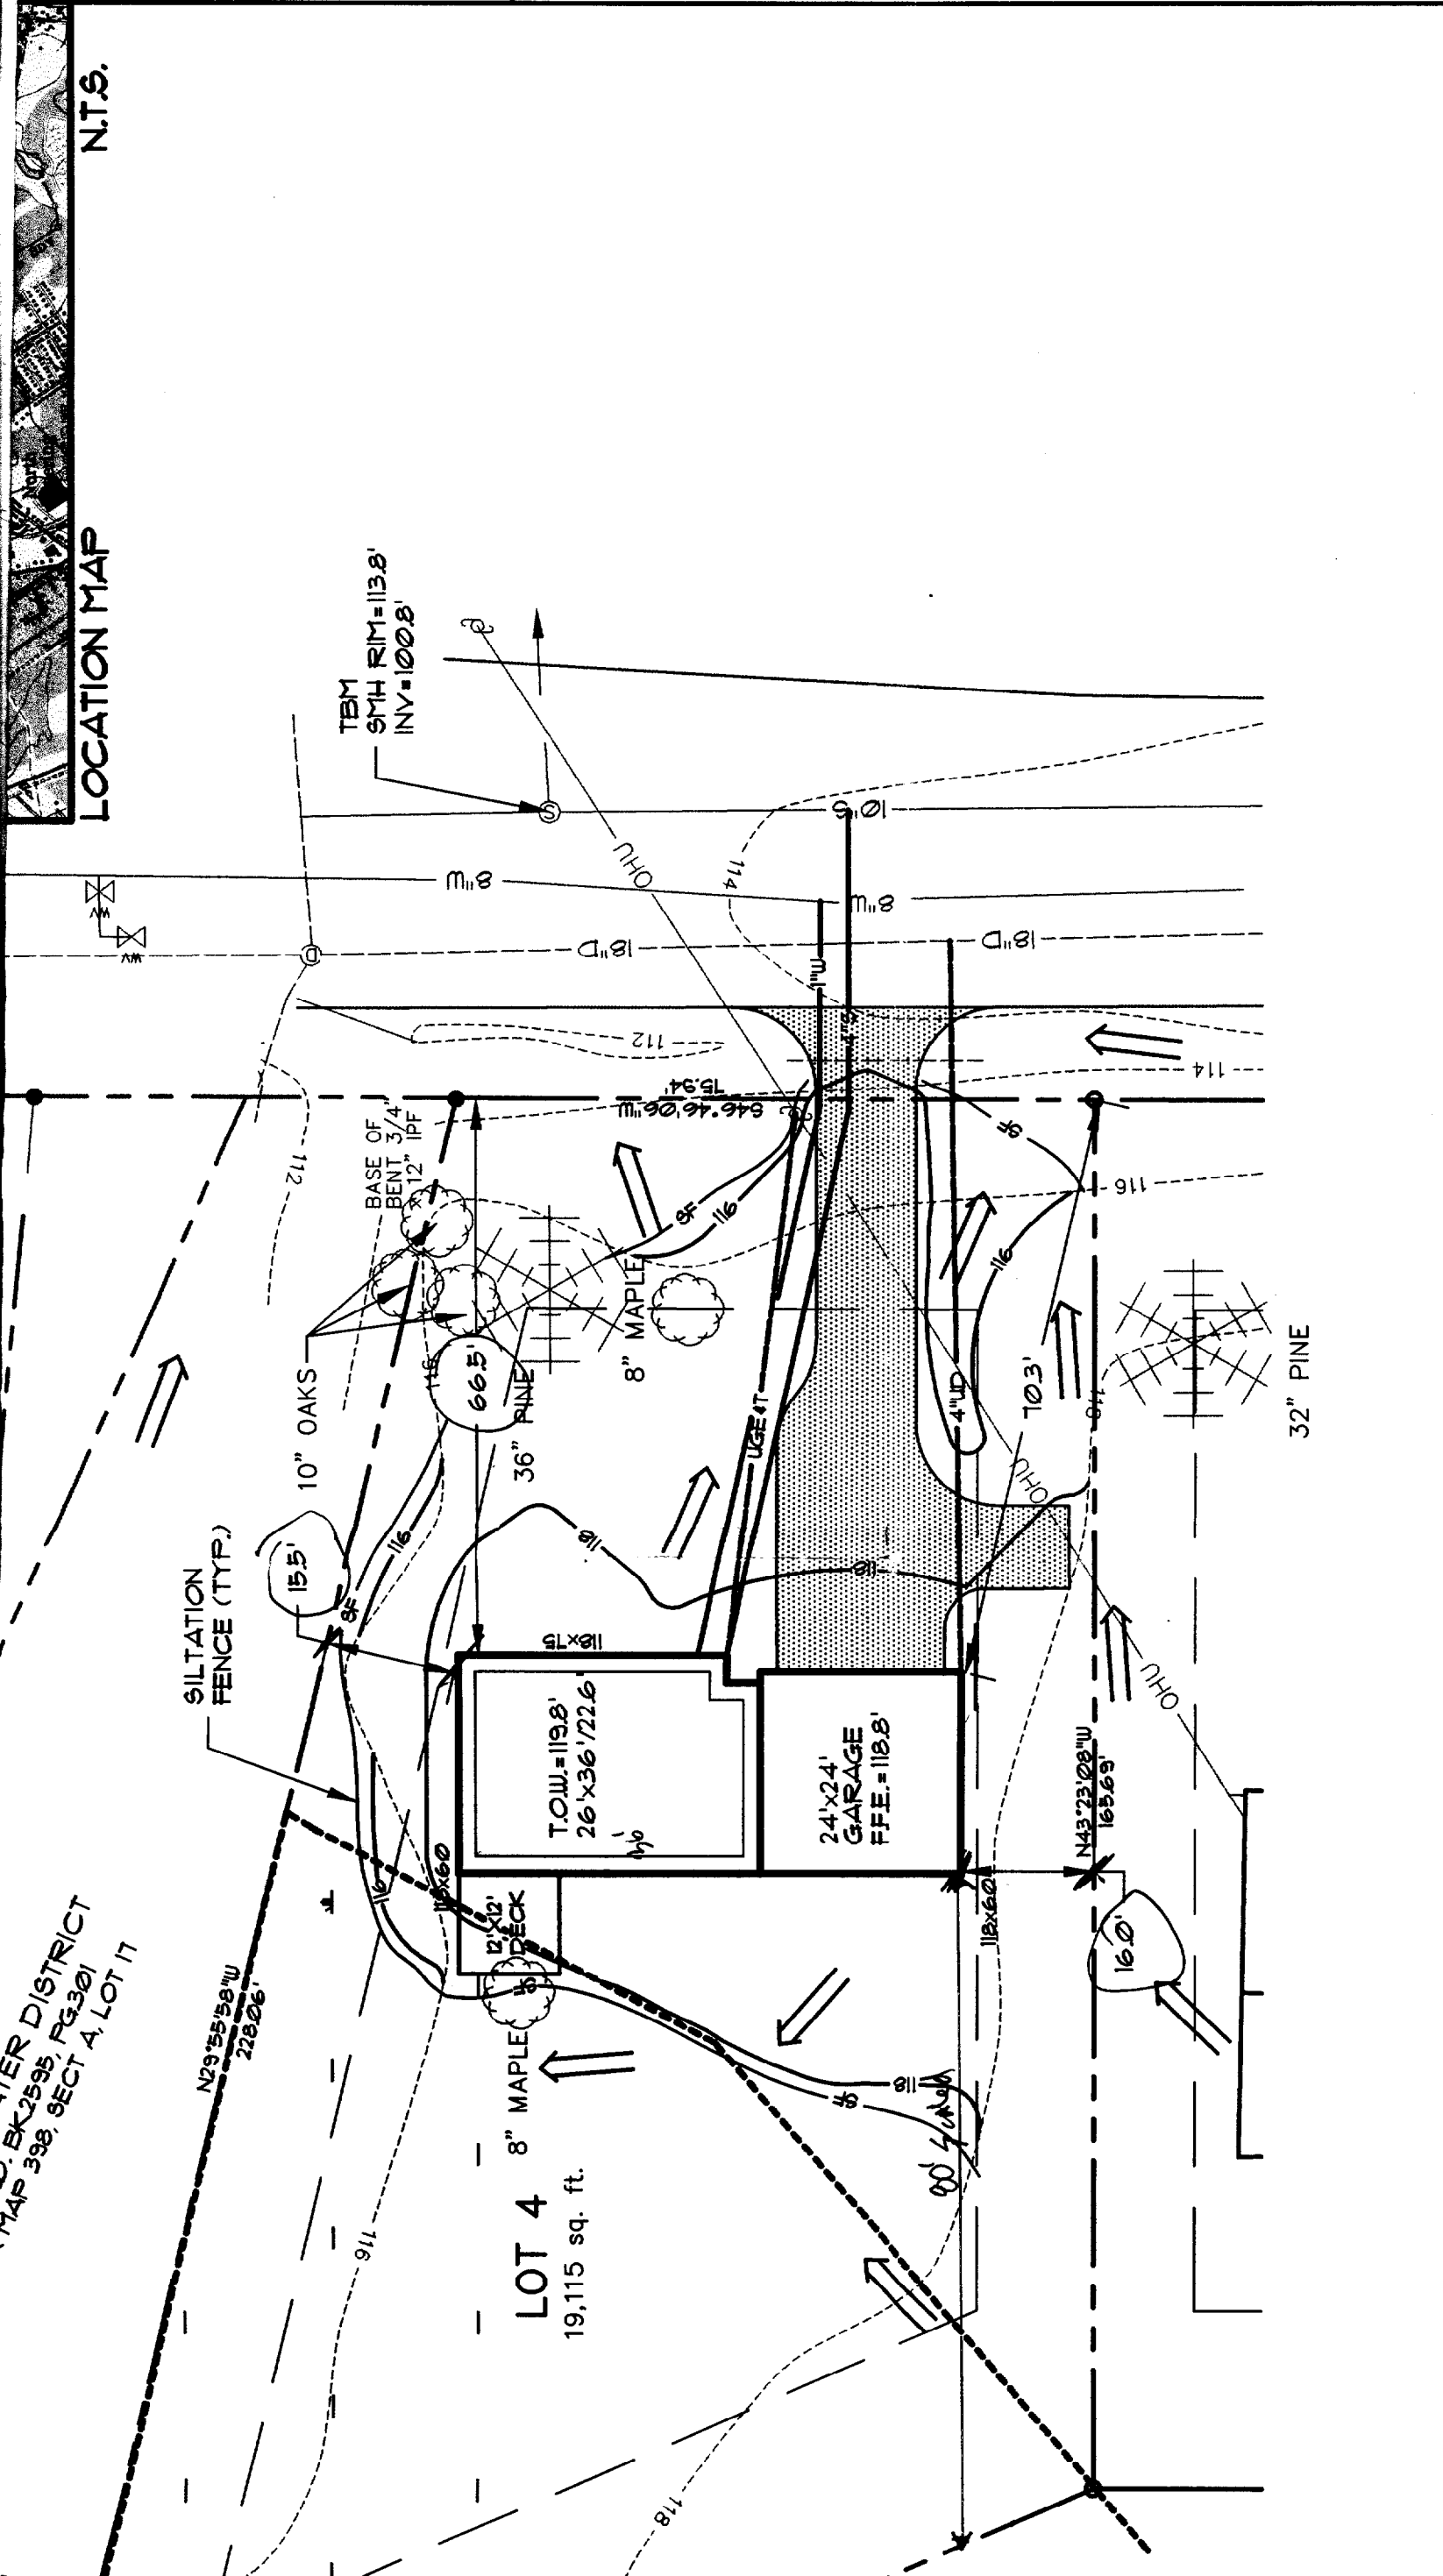

SINGLE FAMILY RESIDENCE PLOT PLAN

LOT 4-McMULLIN SUBDIVISION

196 ALLEN AVENUE
 PORTLAND, MAINE 04103

FOR:

PAUL VOSE, INC & L.E. LYDON JR. CONSTRUCTION, INC.

DESIGN BY:	JRS
DRAWN BY:	MEJ
CHECKED BY:	JRS
DATE:	6-04-01
SCALE:	1"=20'
FIELD BK:	---
PROJ. NO.:	01115
DRAWING:	0115LT4

N.T.S.

LOCATION MAP

4 EXISTING TOPOGRAPHY INFORMATION IS SOLELY BASED UPON

PLAT DISTRICT
 MAP 398, SECT. A, LOT 17