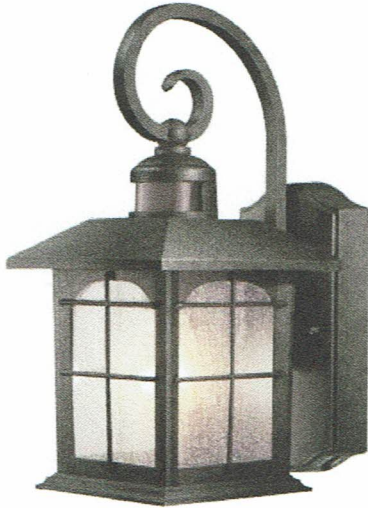

[Home Services](#)[DIY Projects & Ideas](#)[Credit Services](#)[Pro Xtra](#)[Store Finder](#)[Order Status](#)[Local Ad](#)[Products and Services](#)

What can we help you find?

[Your Store
Select a Store](#)[Sign in
or Register](#)**Home Decorators Collection** Model HB7251MA-292 Internet #204294429 Store SKU #592082

Brimfield 180-Degree 1-Light Aged Iron Motion-Sensing Outdoor Wall Lantern

[Open Expanded View](#)**\$59.97** /each

- Cast-aluminum construction with aged-iron finish
- 30 ft. 180 Degree motion sensor
- Uses 1 medium-base bulb, 100-Watt maximum (not included)

Product Overview

The Brimfield 180 Degree 1-Light Outdoor Aged Iron Motion-Sensing Wall Lantern from Home Decorators Collection has an attractive aged-iron finish in square housing for a design that evokes antique metalwork. The clear, seeded glass is framed by wire strips that give the appearance of windows, helping to create a warm ambience and added safety at an entranceway, garage or other walled areas. Featuring dusk-to-dawn operation and a 30 ft. 180 Degree motion sensor, this outdoor lantern is also weather resistant for lasting durability. Bulbs not included.

- Cast-aluminum construction with aged-iron finish
- Clear seeded glass
- 30 ft. 180 Degree motion sensor
- Standard wall-mount installation
- Uses 1 medium-base bulb, 100-Watt maximum or equivalent compact fluorescent bulb; not included
- UL listed
- [Click here for more information on Electronic Recycling Programs](#)