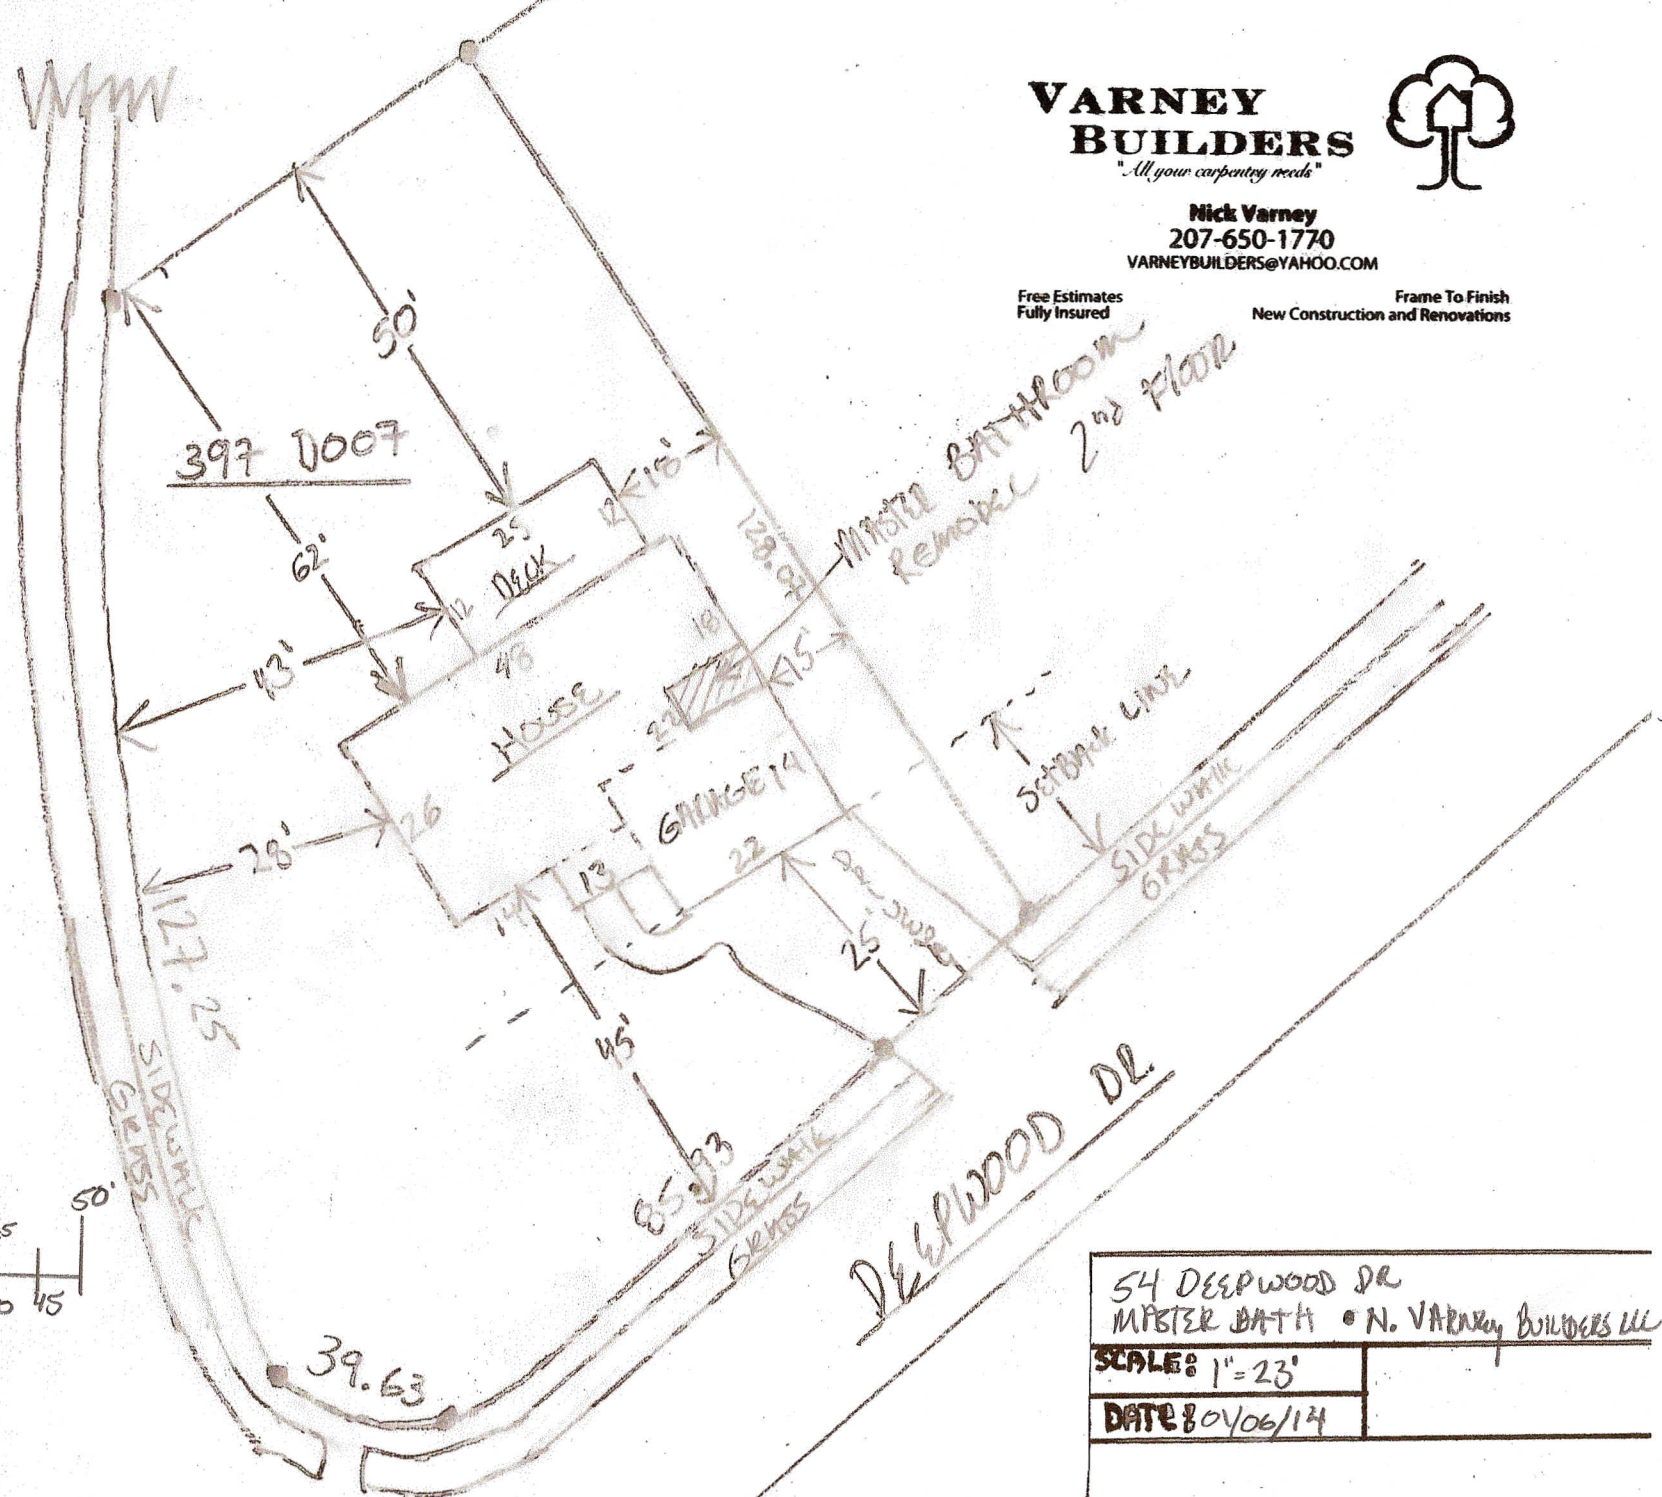

**VARNEY BUILDERS**  
 "All your carpentry needs"

Nick Varney  
 207-650-1770  
 VARNEYBUILDERS@YAHOO.COM

Free Estimates  
 Fully Insured

Frame To Finish  
 New Construction and Renovations

SCALE 1" = 23'

54 DEEPWOOD DR MASTER BATH • N. VARNEY BUILDERS LLC	
SCALE: 1" = 23'	
DATE: 8/04/06/14	

NOTES:  
 MASTER BATH PERMIT