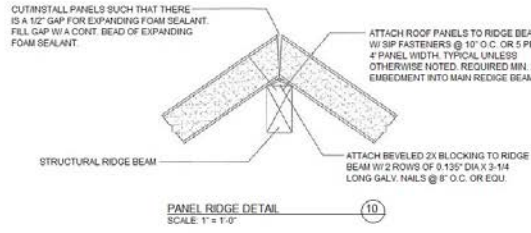

NON\_STRUCTURAL RIDGE DETAIL

BACK CUT DETAIL

3" WIDE DOUBLE SPLINE DETAIL

EAVE SQUARE CUT OVERHANG DETAIL

Helmut C. Wynn, P.E., SEC. OF REG. FOR THE STATE OF ME  
 Helmut C. Wynn, P.L.L.C.  
 455 Leitchfield Road  
 Bowdoin, ME 02827 (207) 522-9396