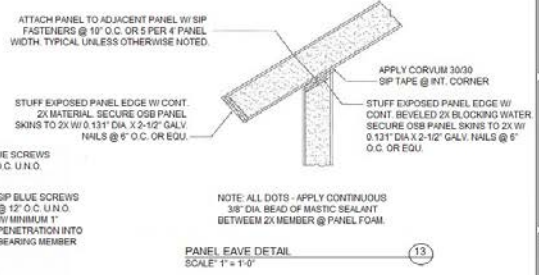

NON\_STRUCTURAL RIDGE DETAIL

BACK CUT DETAIL

3" WIDE DOUBLE SPLINE DETAIL

EAVE SQUARE CUT OVERHANG DETAIL

Helmut C. Wynn, P.E., SEC. OF REG. FOR THE STATE OF ME  
 Helmut C. Wynn, P.L.L.C.  
 455 Leitchfield Road  
 Bowdoin, ME 02827 (207) 522-9396