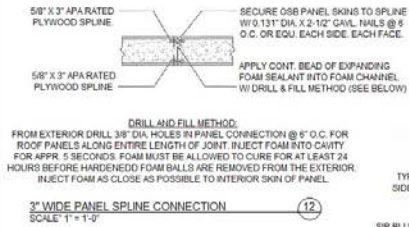

NON\_STRUCTURAL RIDGE DETAIL

BACK CUT DETAIL

3" WIDE DOUBLE SPLINE DETAIL

EAVE SQUARE CUT OVERHANG DETAIL

Helmut C. Wynn, P.E., SEC. OF REG. FOR THE STATE OF ME  
 Helmut C. Wynn, P.L.L.C.  
 455 Leitchfield Road  
 Bowdoin, ME 02827 (207) 522-9396