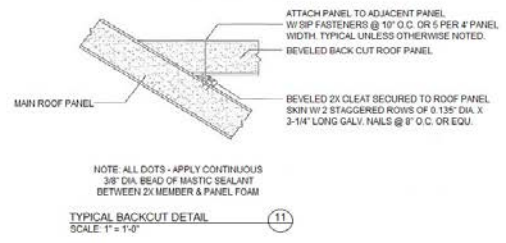

NON\_STRUCTURAL RIDGE DETAIL

BACK CUT DETAIL

3" WIDE DOUBLE SPLINE DETAIL

EAVE SQUARE CUT OVERHANG DETAIL

Helmut C. Wynn, P.E., SEC. OF REG. FOR THE STATE OF ME  
 Helmut C. Wynn, P.L.L.C.  
 455 Leitchfield Road  
 Bowdoin, ME 02827 (207) 522-9396