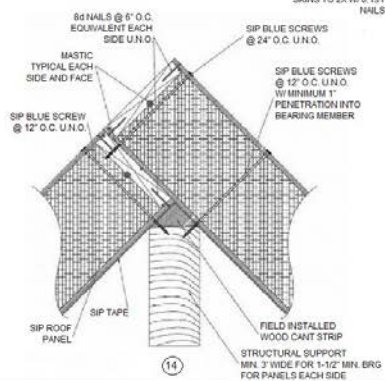

NON\_STRUCTURAL RIDGE DETAIL

BACK CUT DETAIL

3" WIDE DOUBLE SPLINE DETAIL

EAVE SQUARE CUT OVERHANG DETAIL

Helmut C. Wynn, P.E., SEC. OF REG. FOR THE STATE OF ME  
 Helmut C. Wynn, P.L.L.C.  
 455 Leitchfield Road  
 Bowdoin, ME 02827 (207) 522-9396