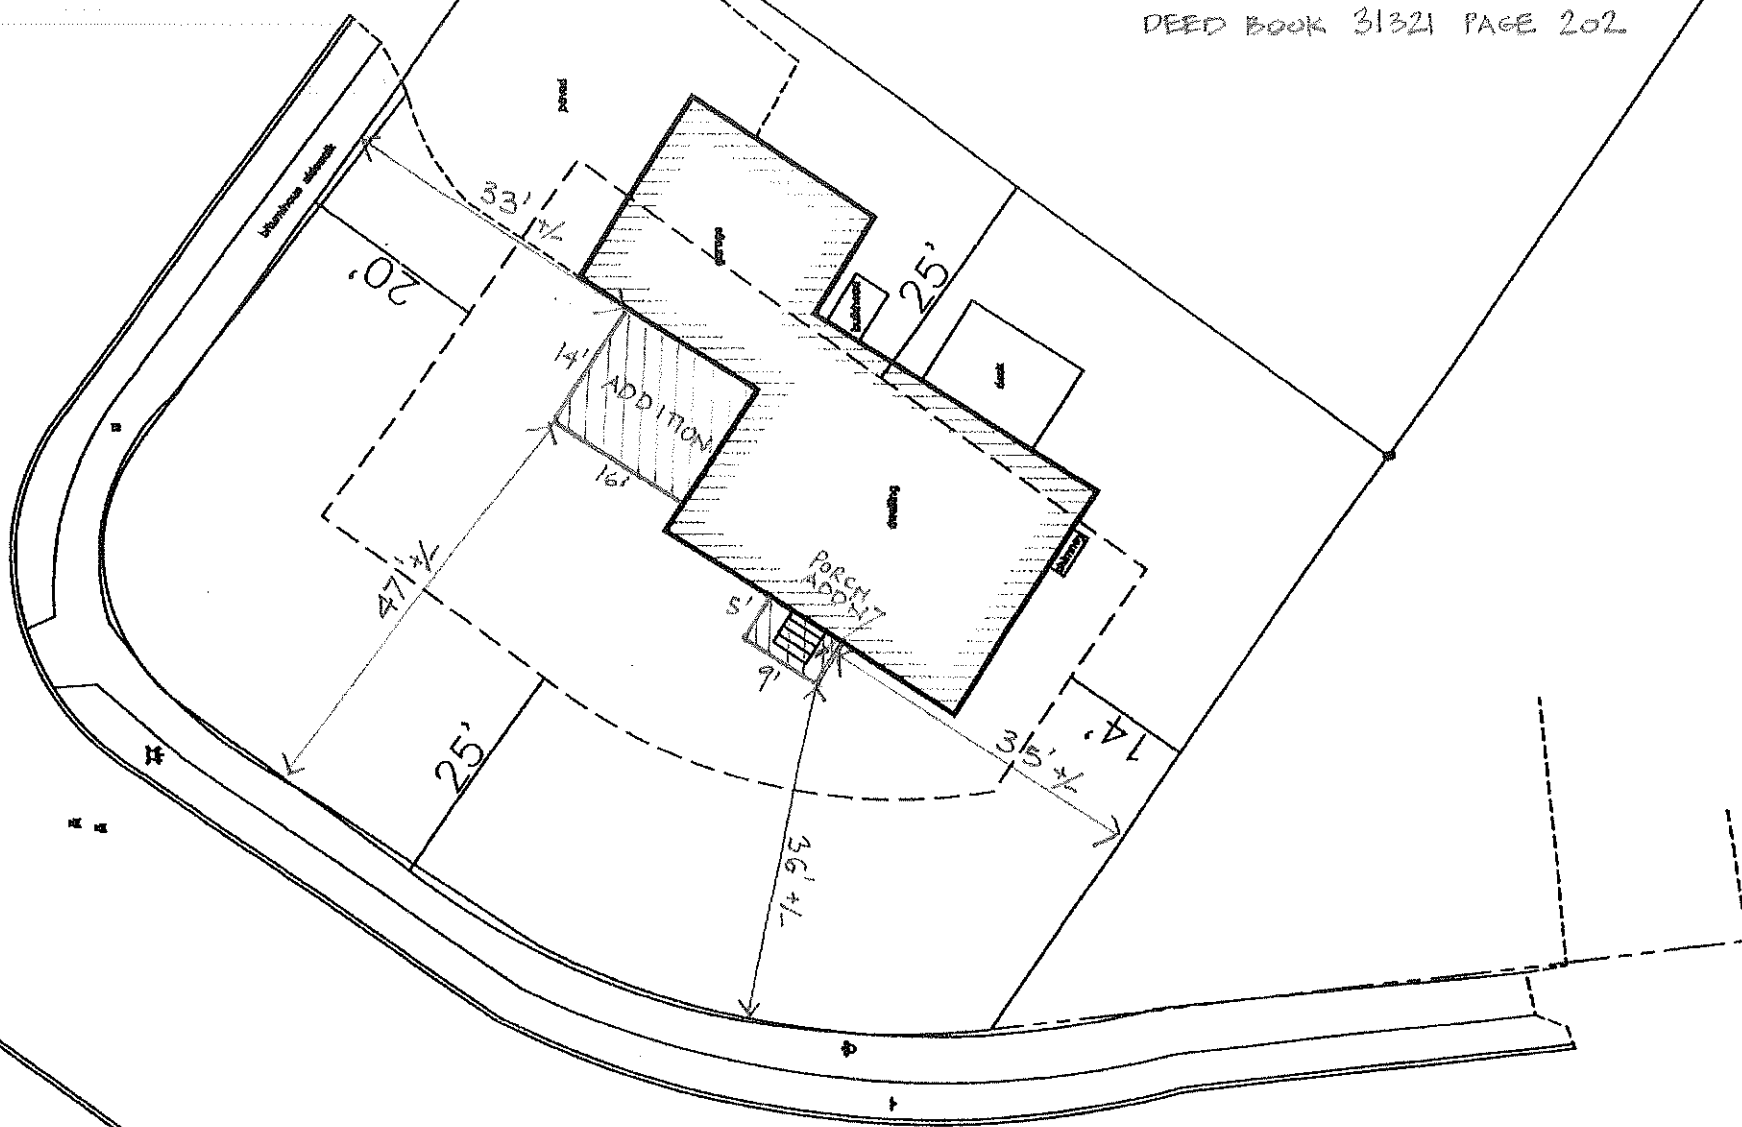

149 ROARING BROOK ROAD

395 L005

LOT SIZE: 10027 SF

PROPOSED LOT COV'G 1901 SF (18.96%)

DEED BOOK 31321 PAGE 202

SITE PLAN

1"=20'