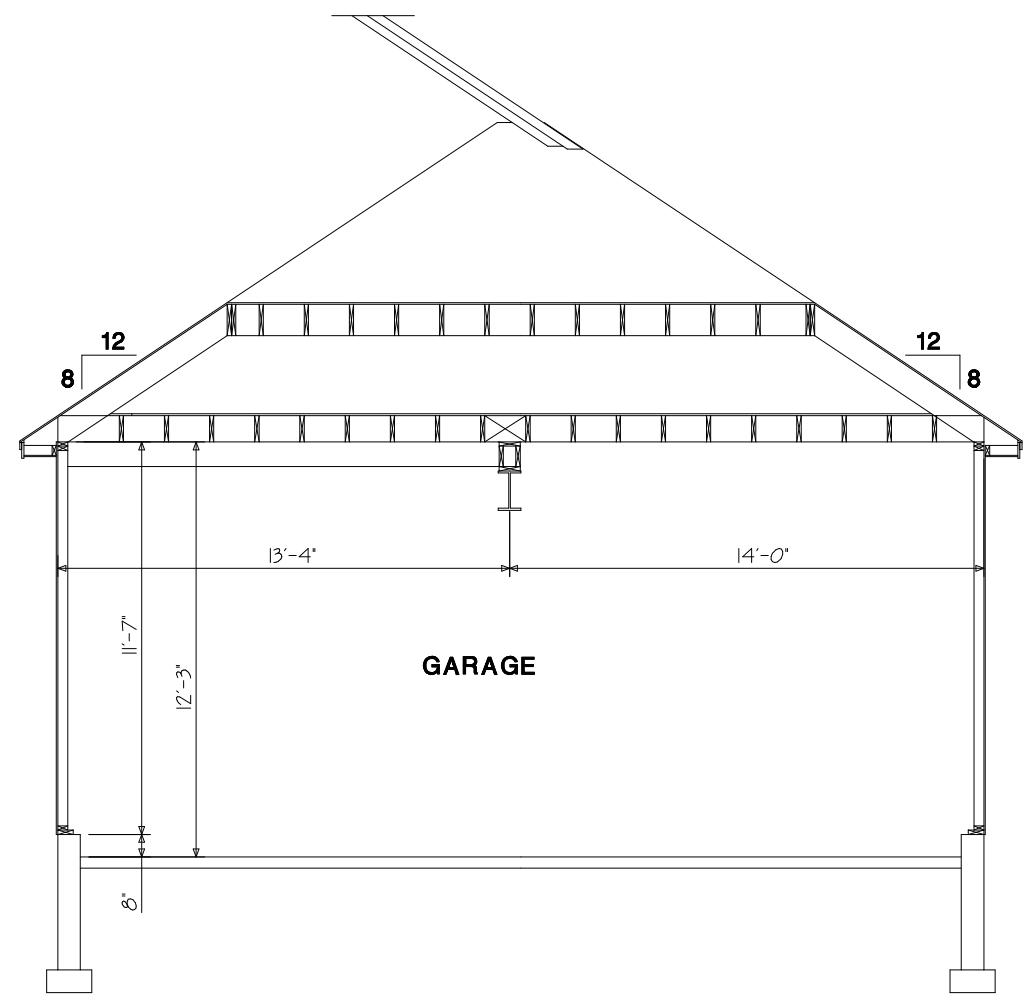

MAINE RESIDENTIAL DESIGN	FILE NAME
LEWISTON, ME. 207-783-4327	13 OF 13
JOB: MIKE & BARBARA PEISNER	SCALE: 3/8" = 1'-0"
	DATE: 03/15/05
DISCUSSION: SECTION 1	DRAWN BY: MEJ
	APPROVED: