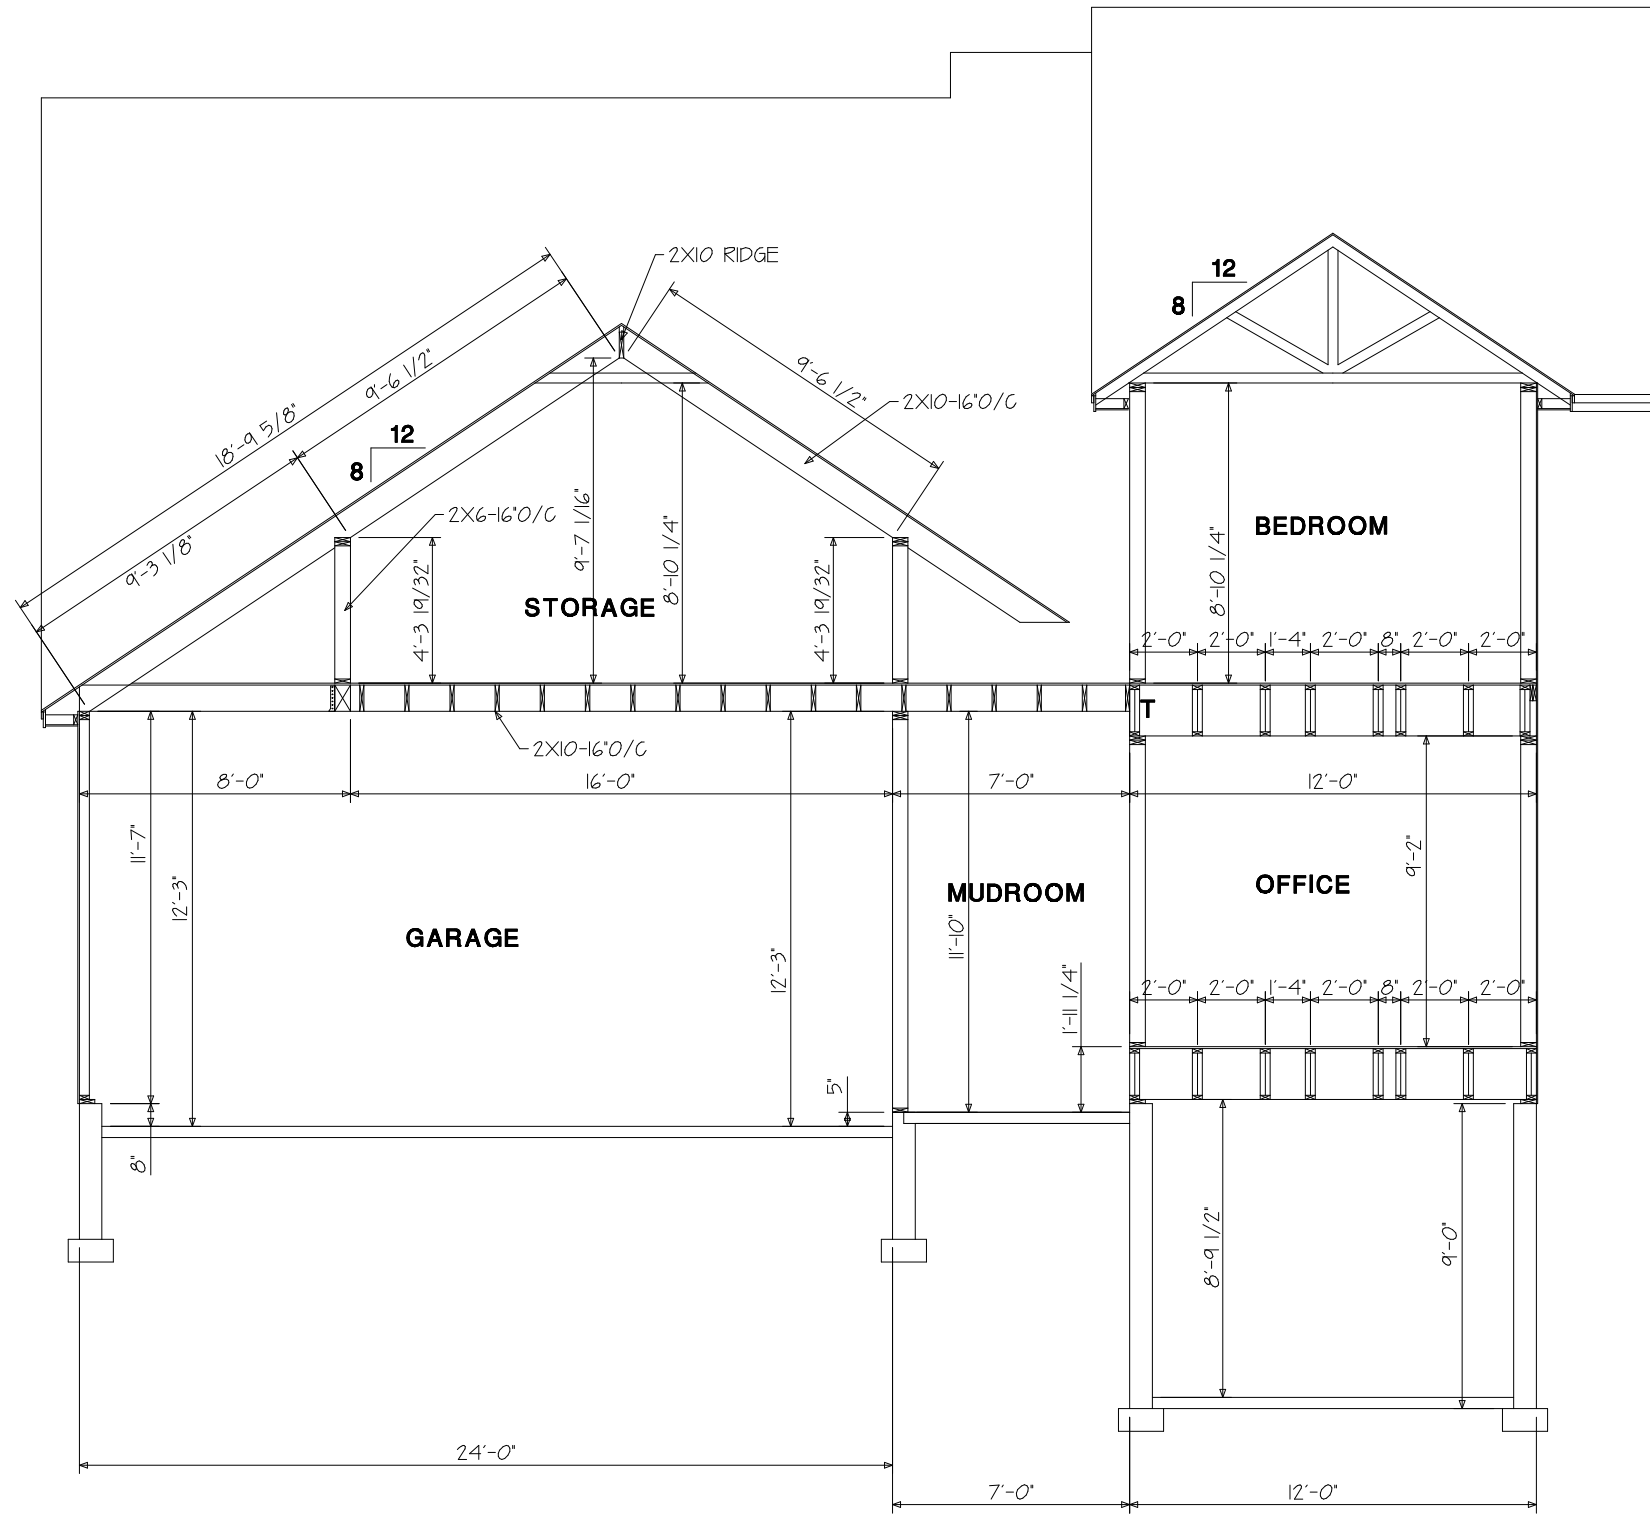

MAINE RESIDENTIAL DESIGN	FILE NAME
LEWISTON, ME. 207-783-4327	13 OF 13
JOB: MIKE & BARBARA PEISNER	SCALE: 3/8" = 1'-0"
	DATE: 03/15/05
DISCUSSION: SECTION 1	DRAWN BY: MEJ
	APPROVED: