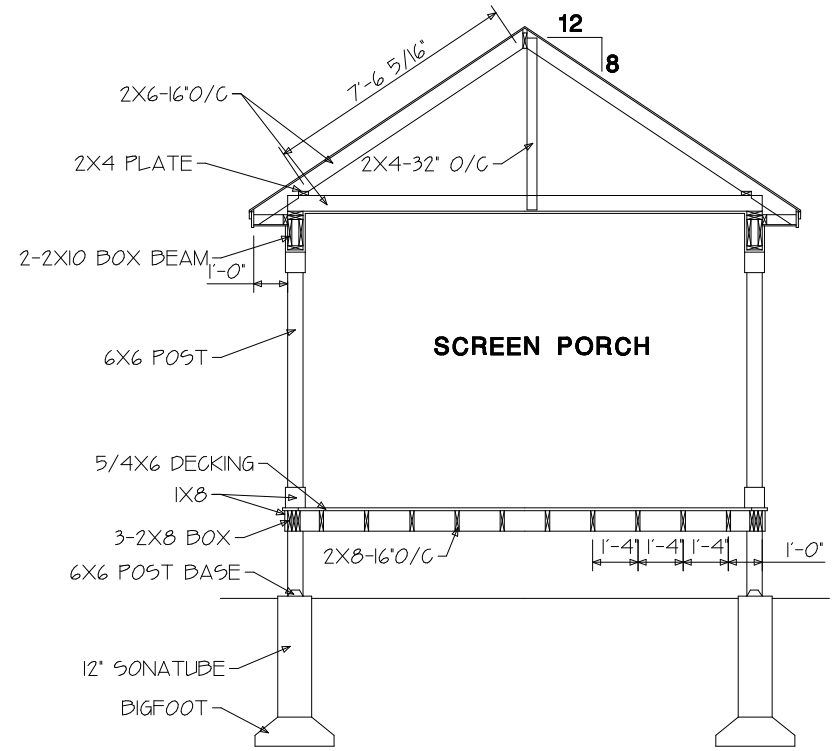

SCREEN PORCH