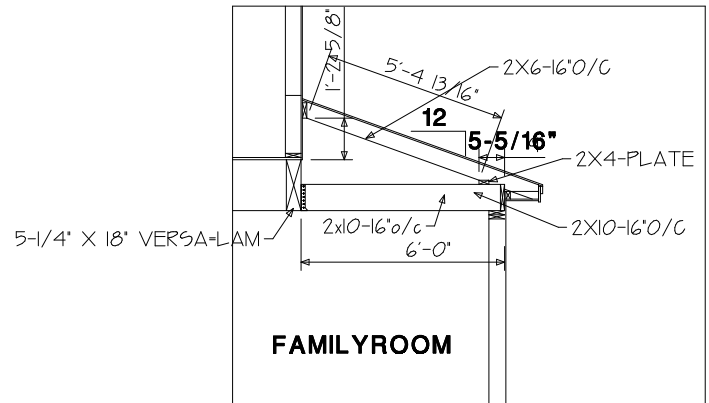

FAMILY ROOM