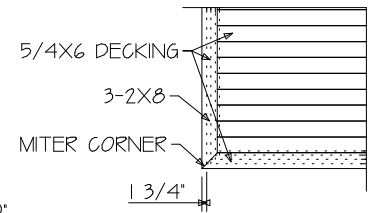

MAINE RESIDENTIAL DESIGN	FILE NAME
LEWISTON, ME. 207-783-4327	10 OF 13
JOB: MIKE & BARBARA PEISNER	SCALE: 3/8" = 1'-0"
	DATE:
DISCIPTION: SECTION 1	DRAWN BY: MEJ
	APPROVED: