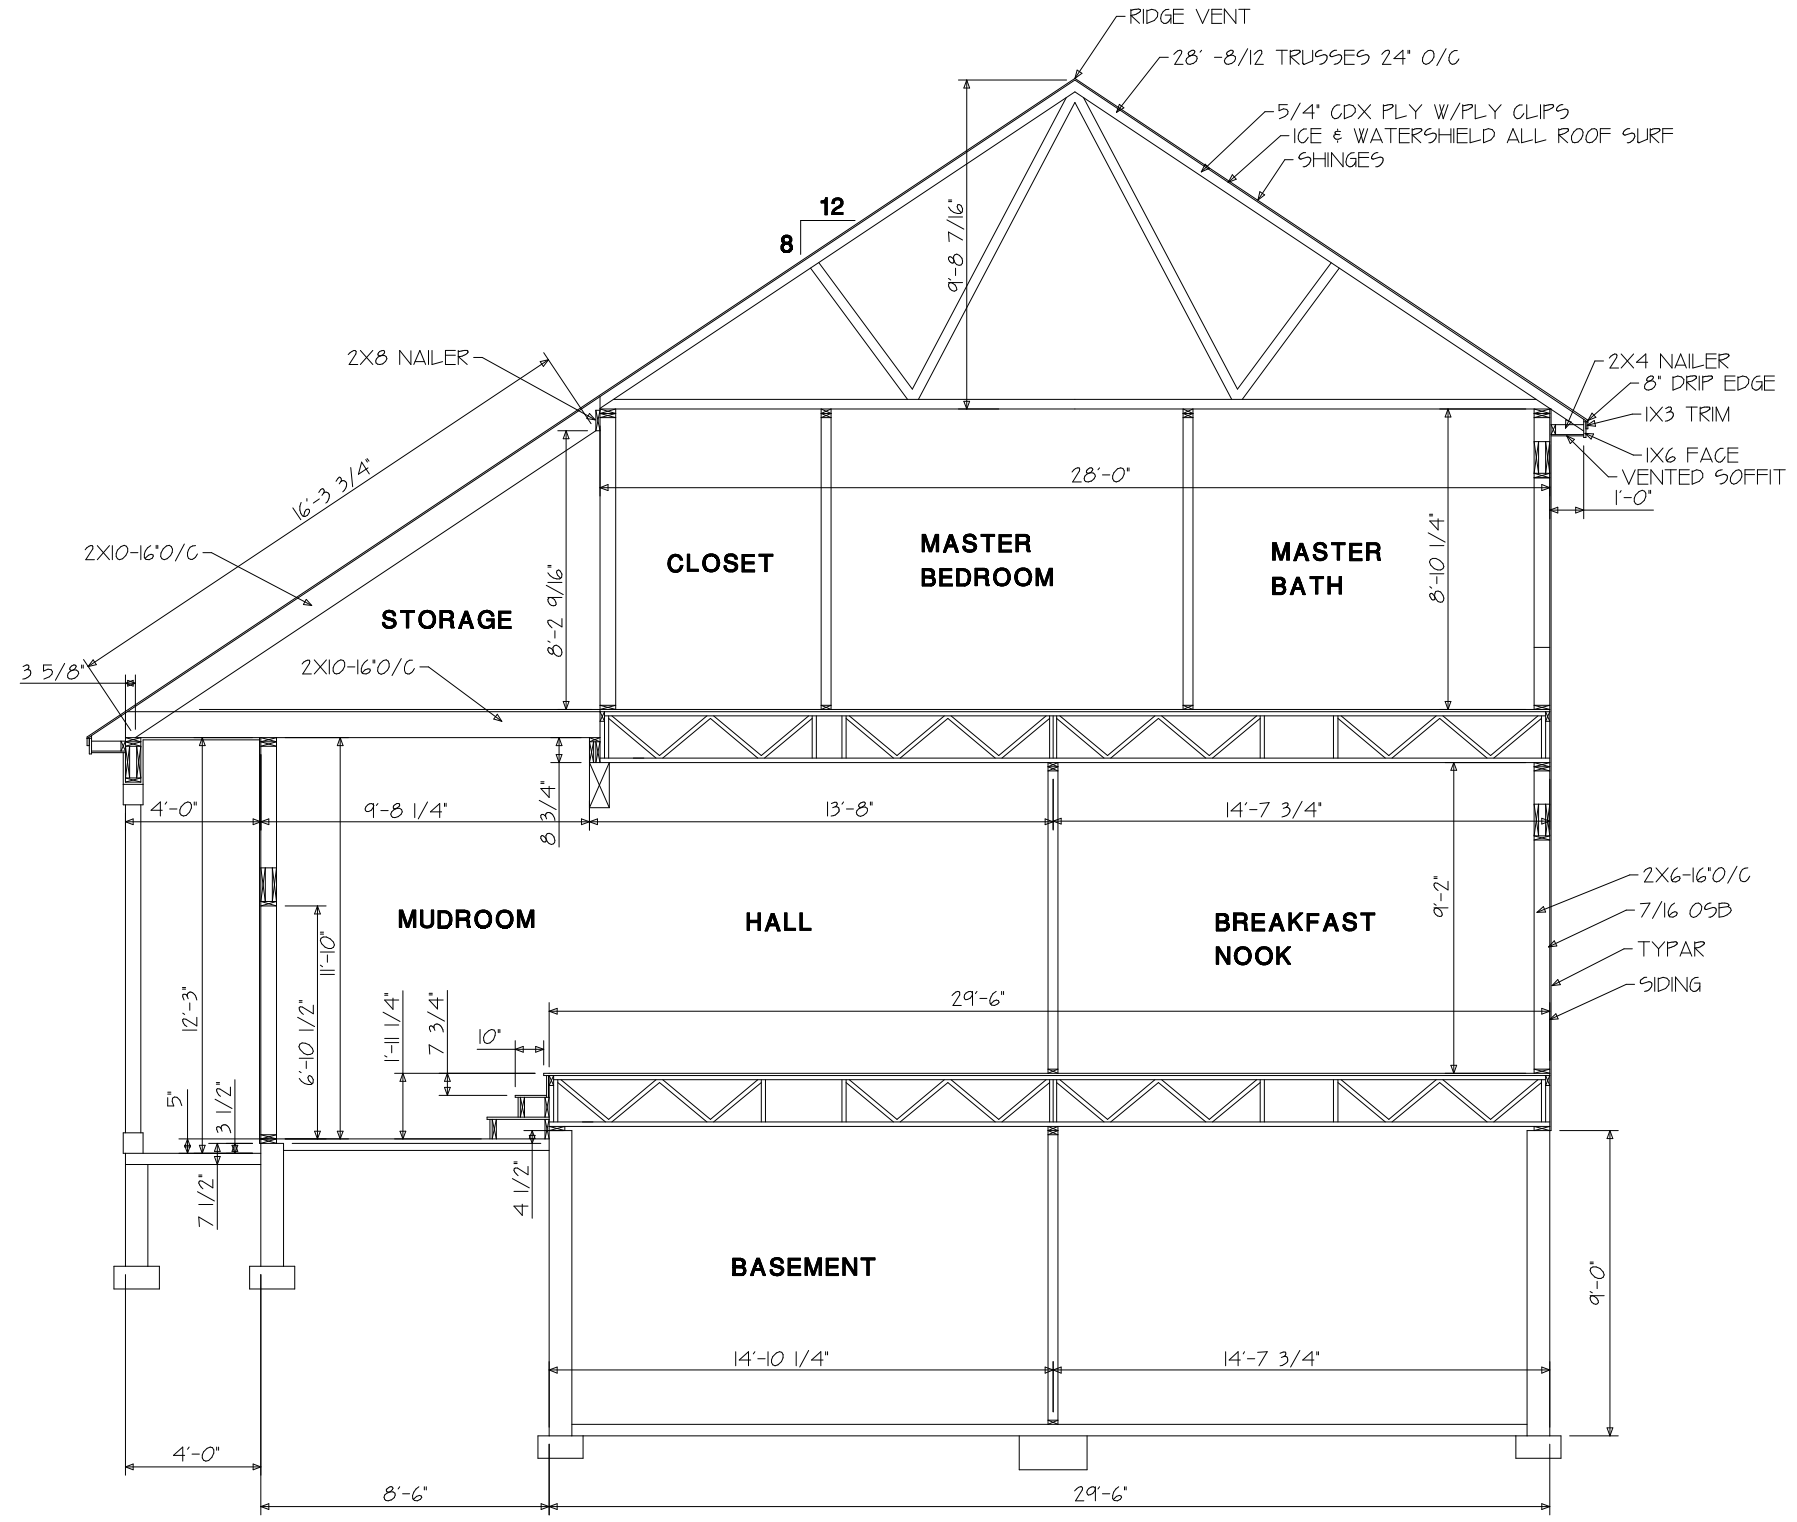

MAINE RESIDENTIAL DESIGN	FILE NAME
LEWISTON, ME. 207-783-4327	10 OF 13
JOB: MIKE & BARBARA PEISNER	SCALE: 3/8" = 1'-0"
	DATE:
DISCIPTION: SECTION 1	DRAWN BY: MEJ
	APPROVED: