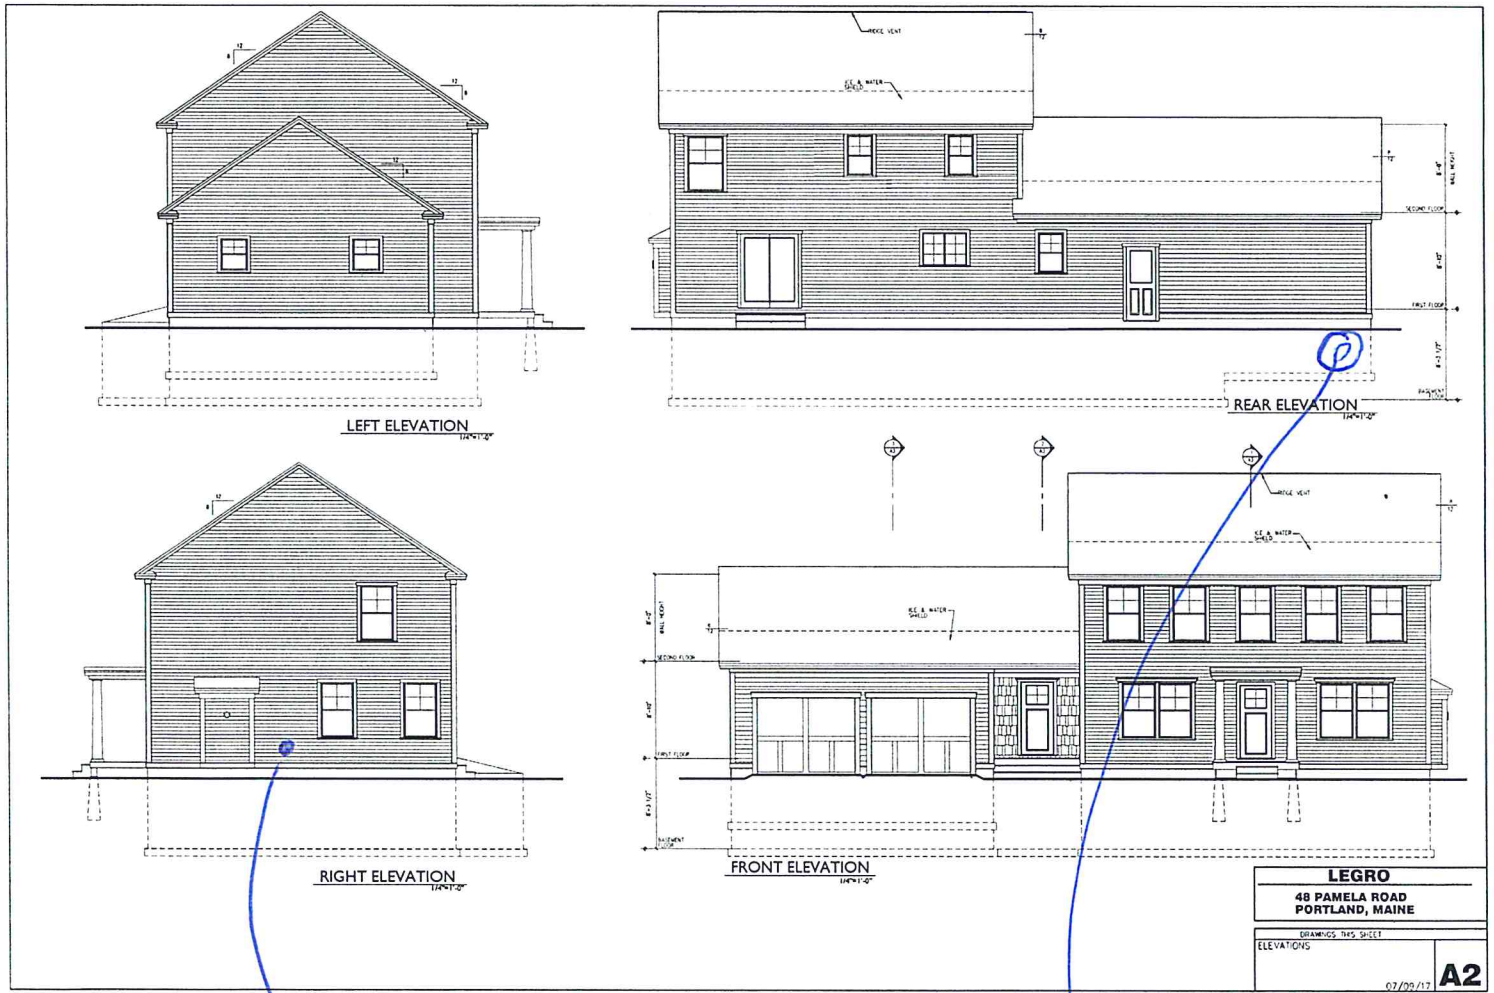

S.P. Plumbing 48 Pamela

Vent from Gas Boiler

Propane tank