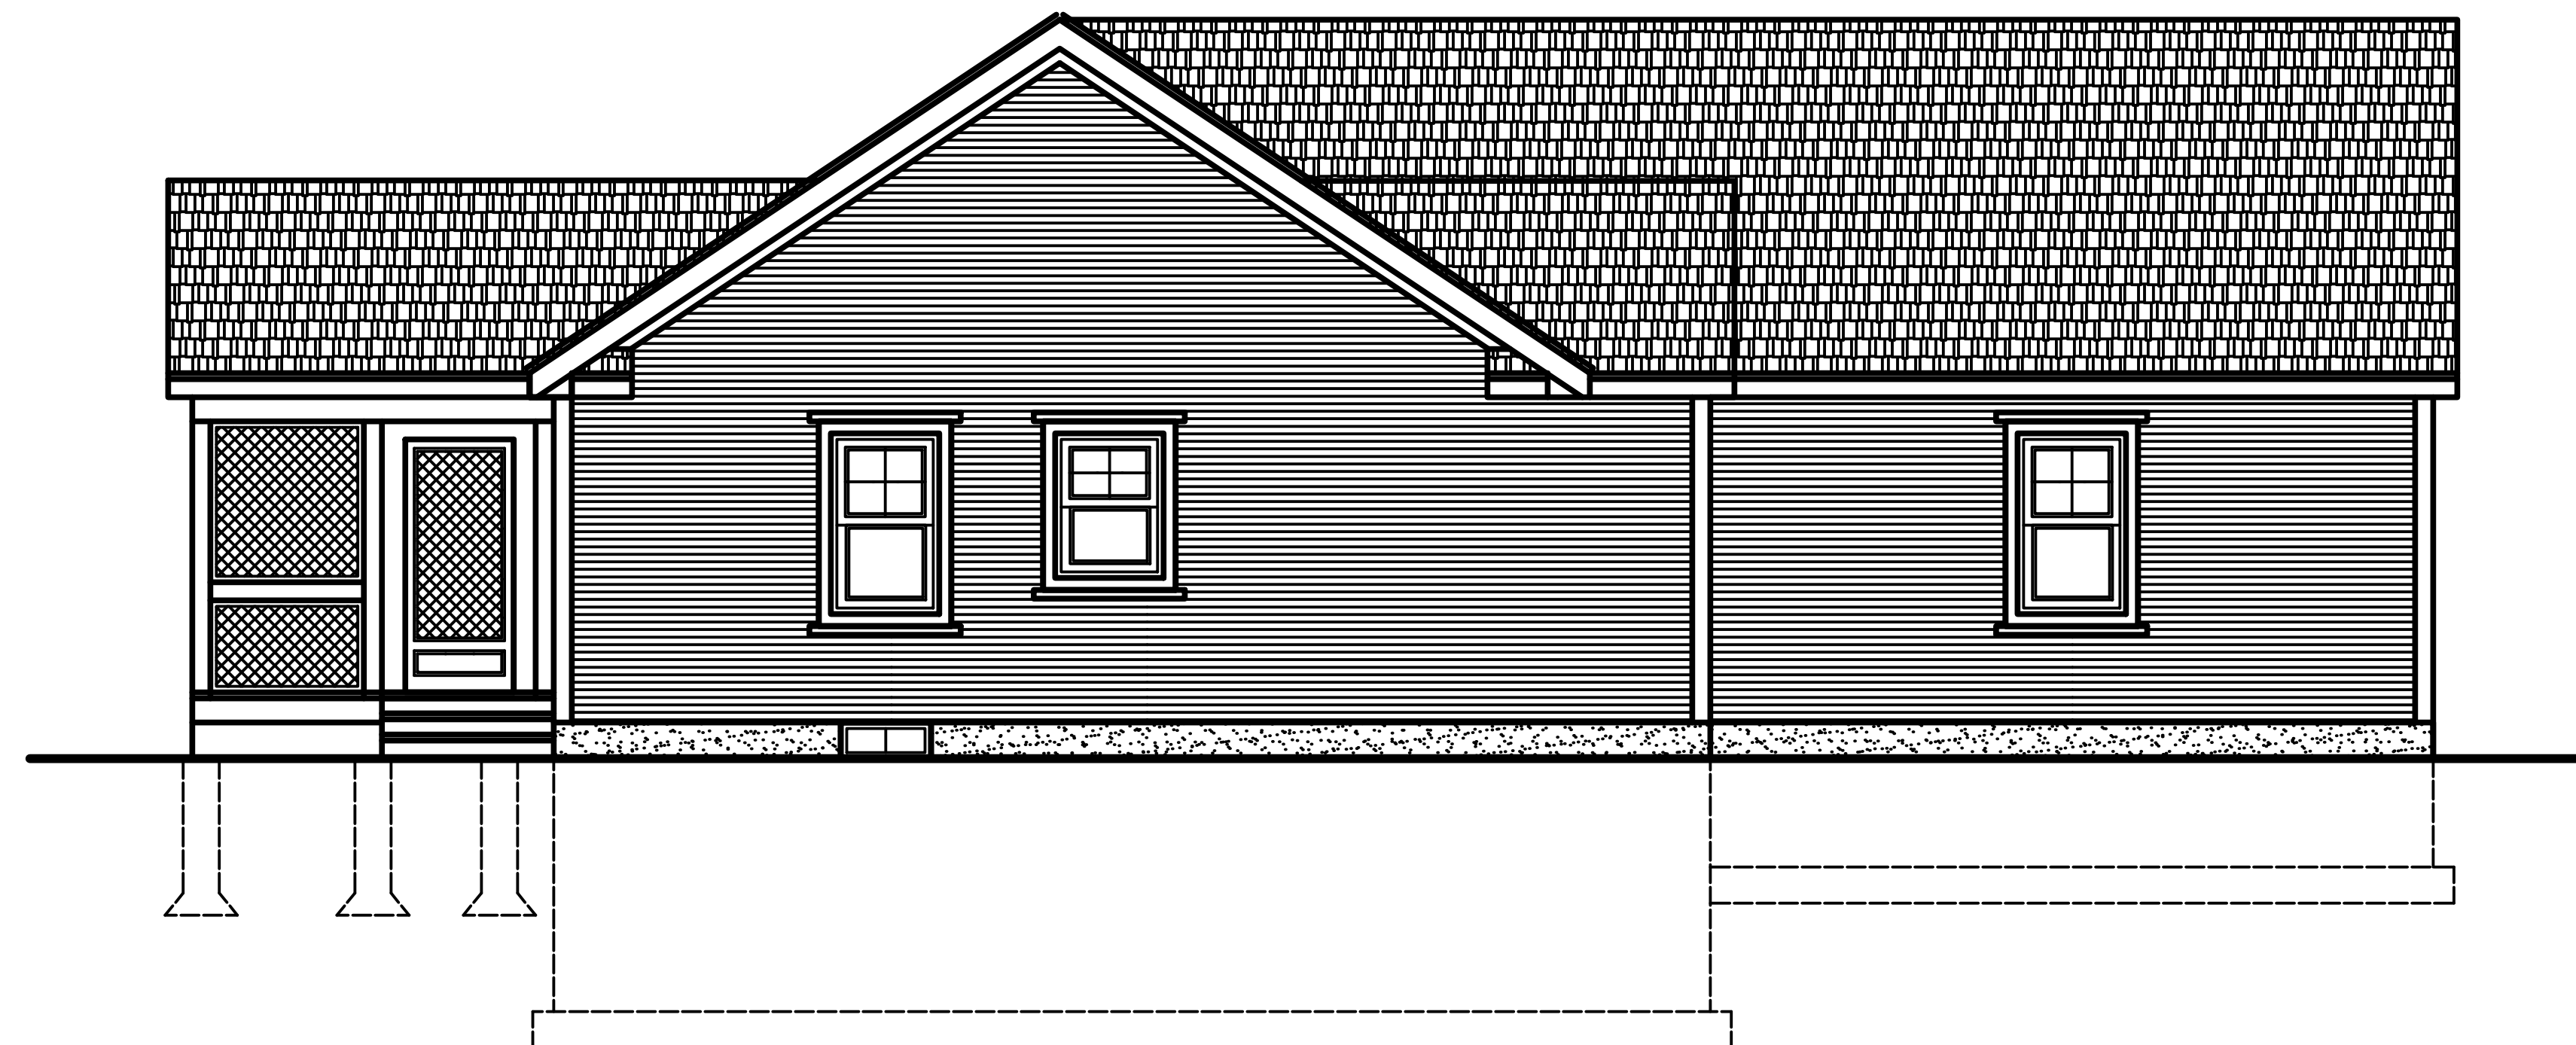

PROJECT

DOUG  
CANDAGE  
BUILDER  
  
THE ROMA  
RESIDENCE  
  
PORTLAND, ME

SHEET TITLE

ELEVATIONS

DATE  
11-17-2015

REVISIONS

SHEET  
NUMBER

A-2

REAR ELEVATION  
1/4"=1'-0"

LEFT ELEVATION  
1/4"=1'-0"