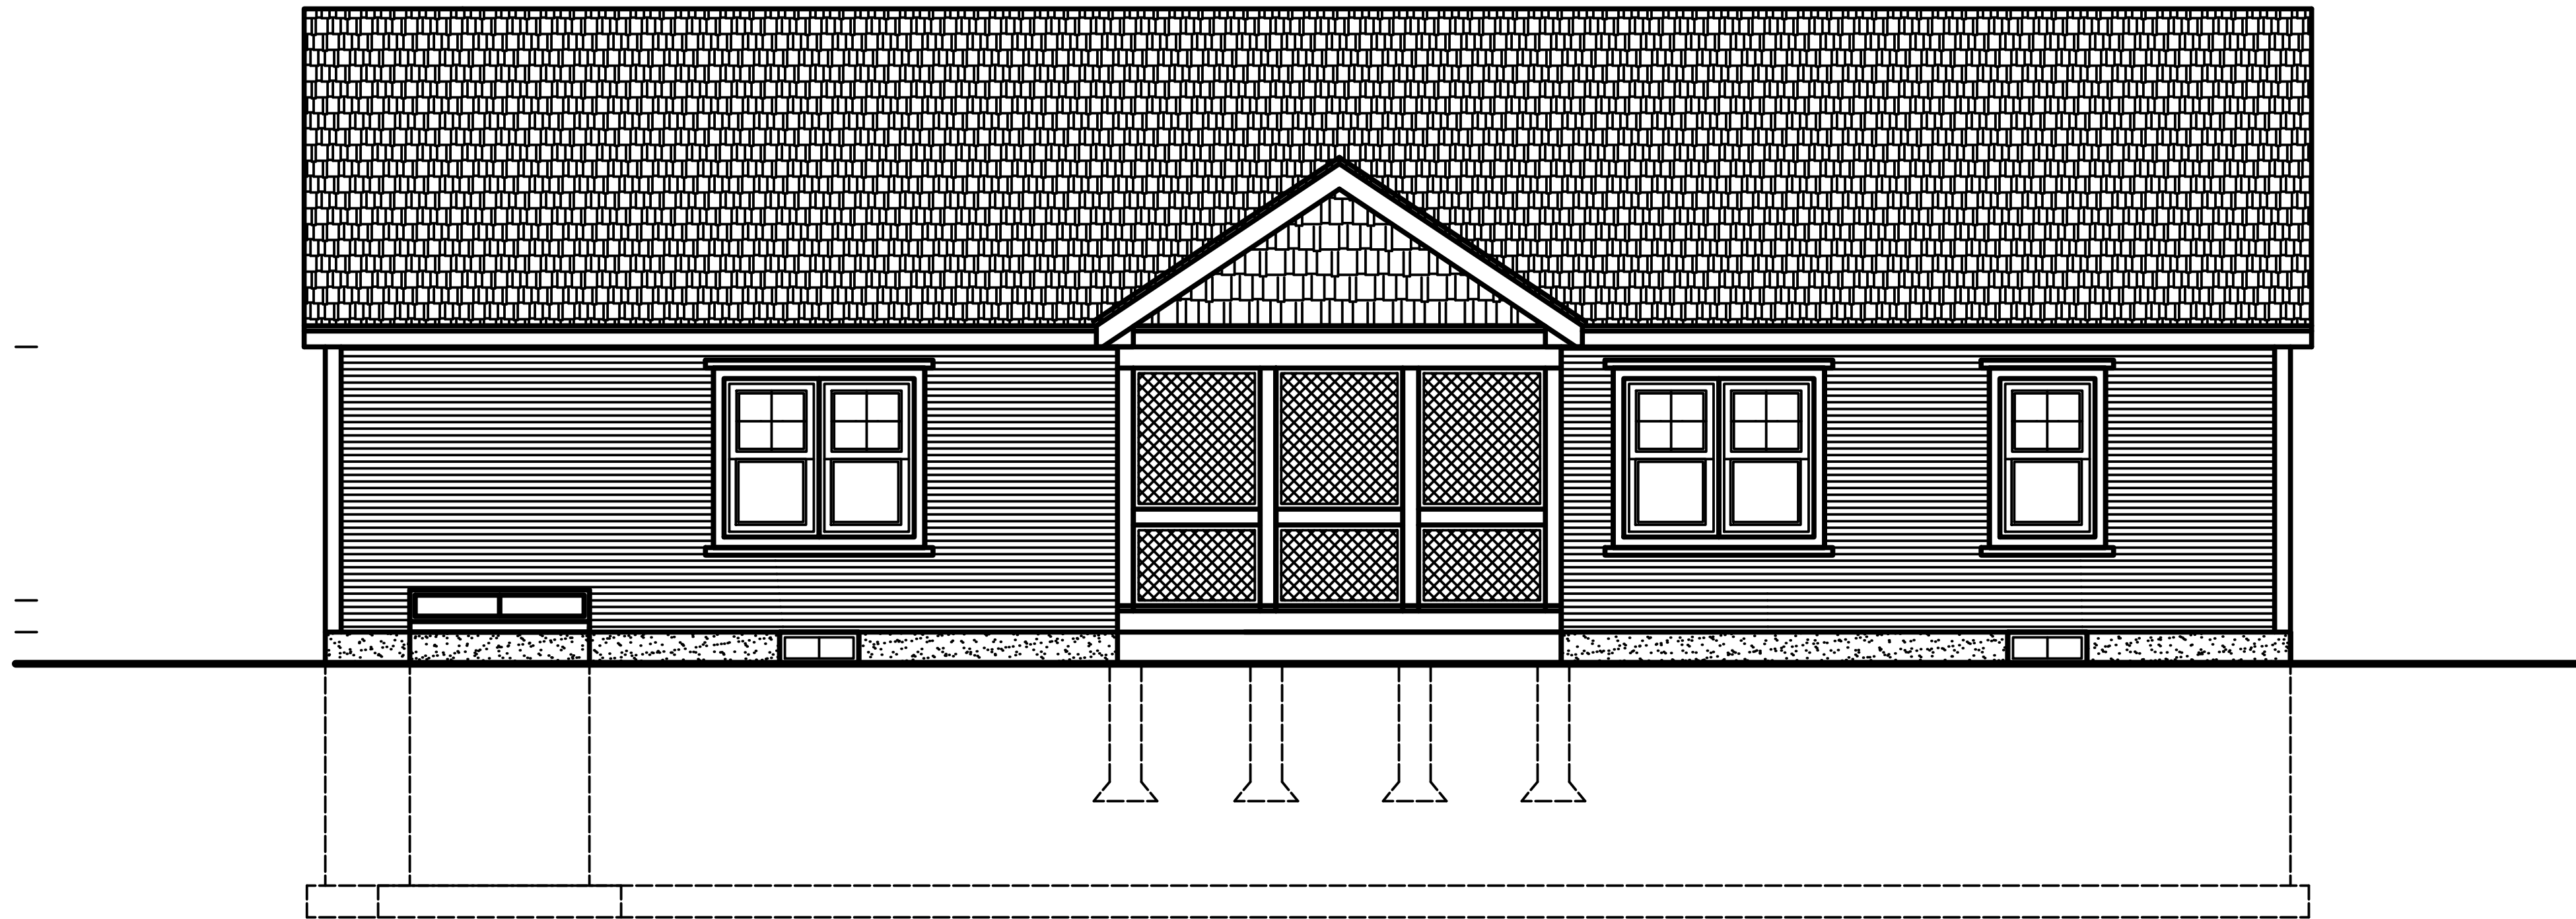

PROJECT

DOUG  
CANDAGE  
BUILDER  
  
THE ROMA  
RESIDENCE  
  
PORTLAND, ME

SHEET TITLE

ELEVATIONS

DATE  
11-17-2015

REVISIONS

SHEET  
NUMBER

A-2

REAR ELEVATION  
1/4"=1'-0"

LEFT ELEVATION  
1/4"=1'-0"