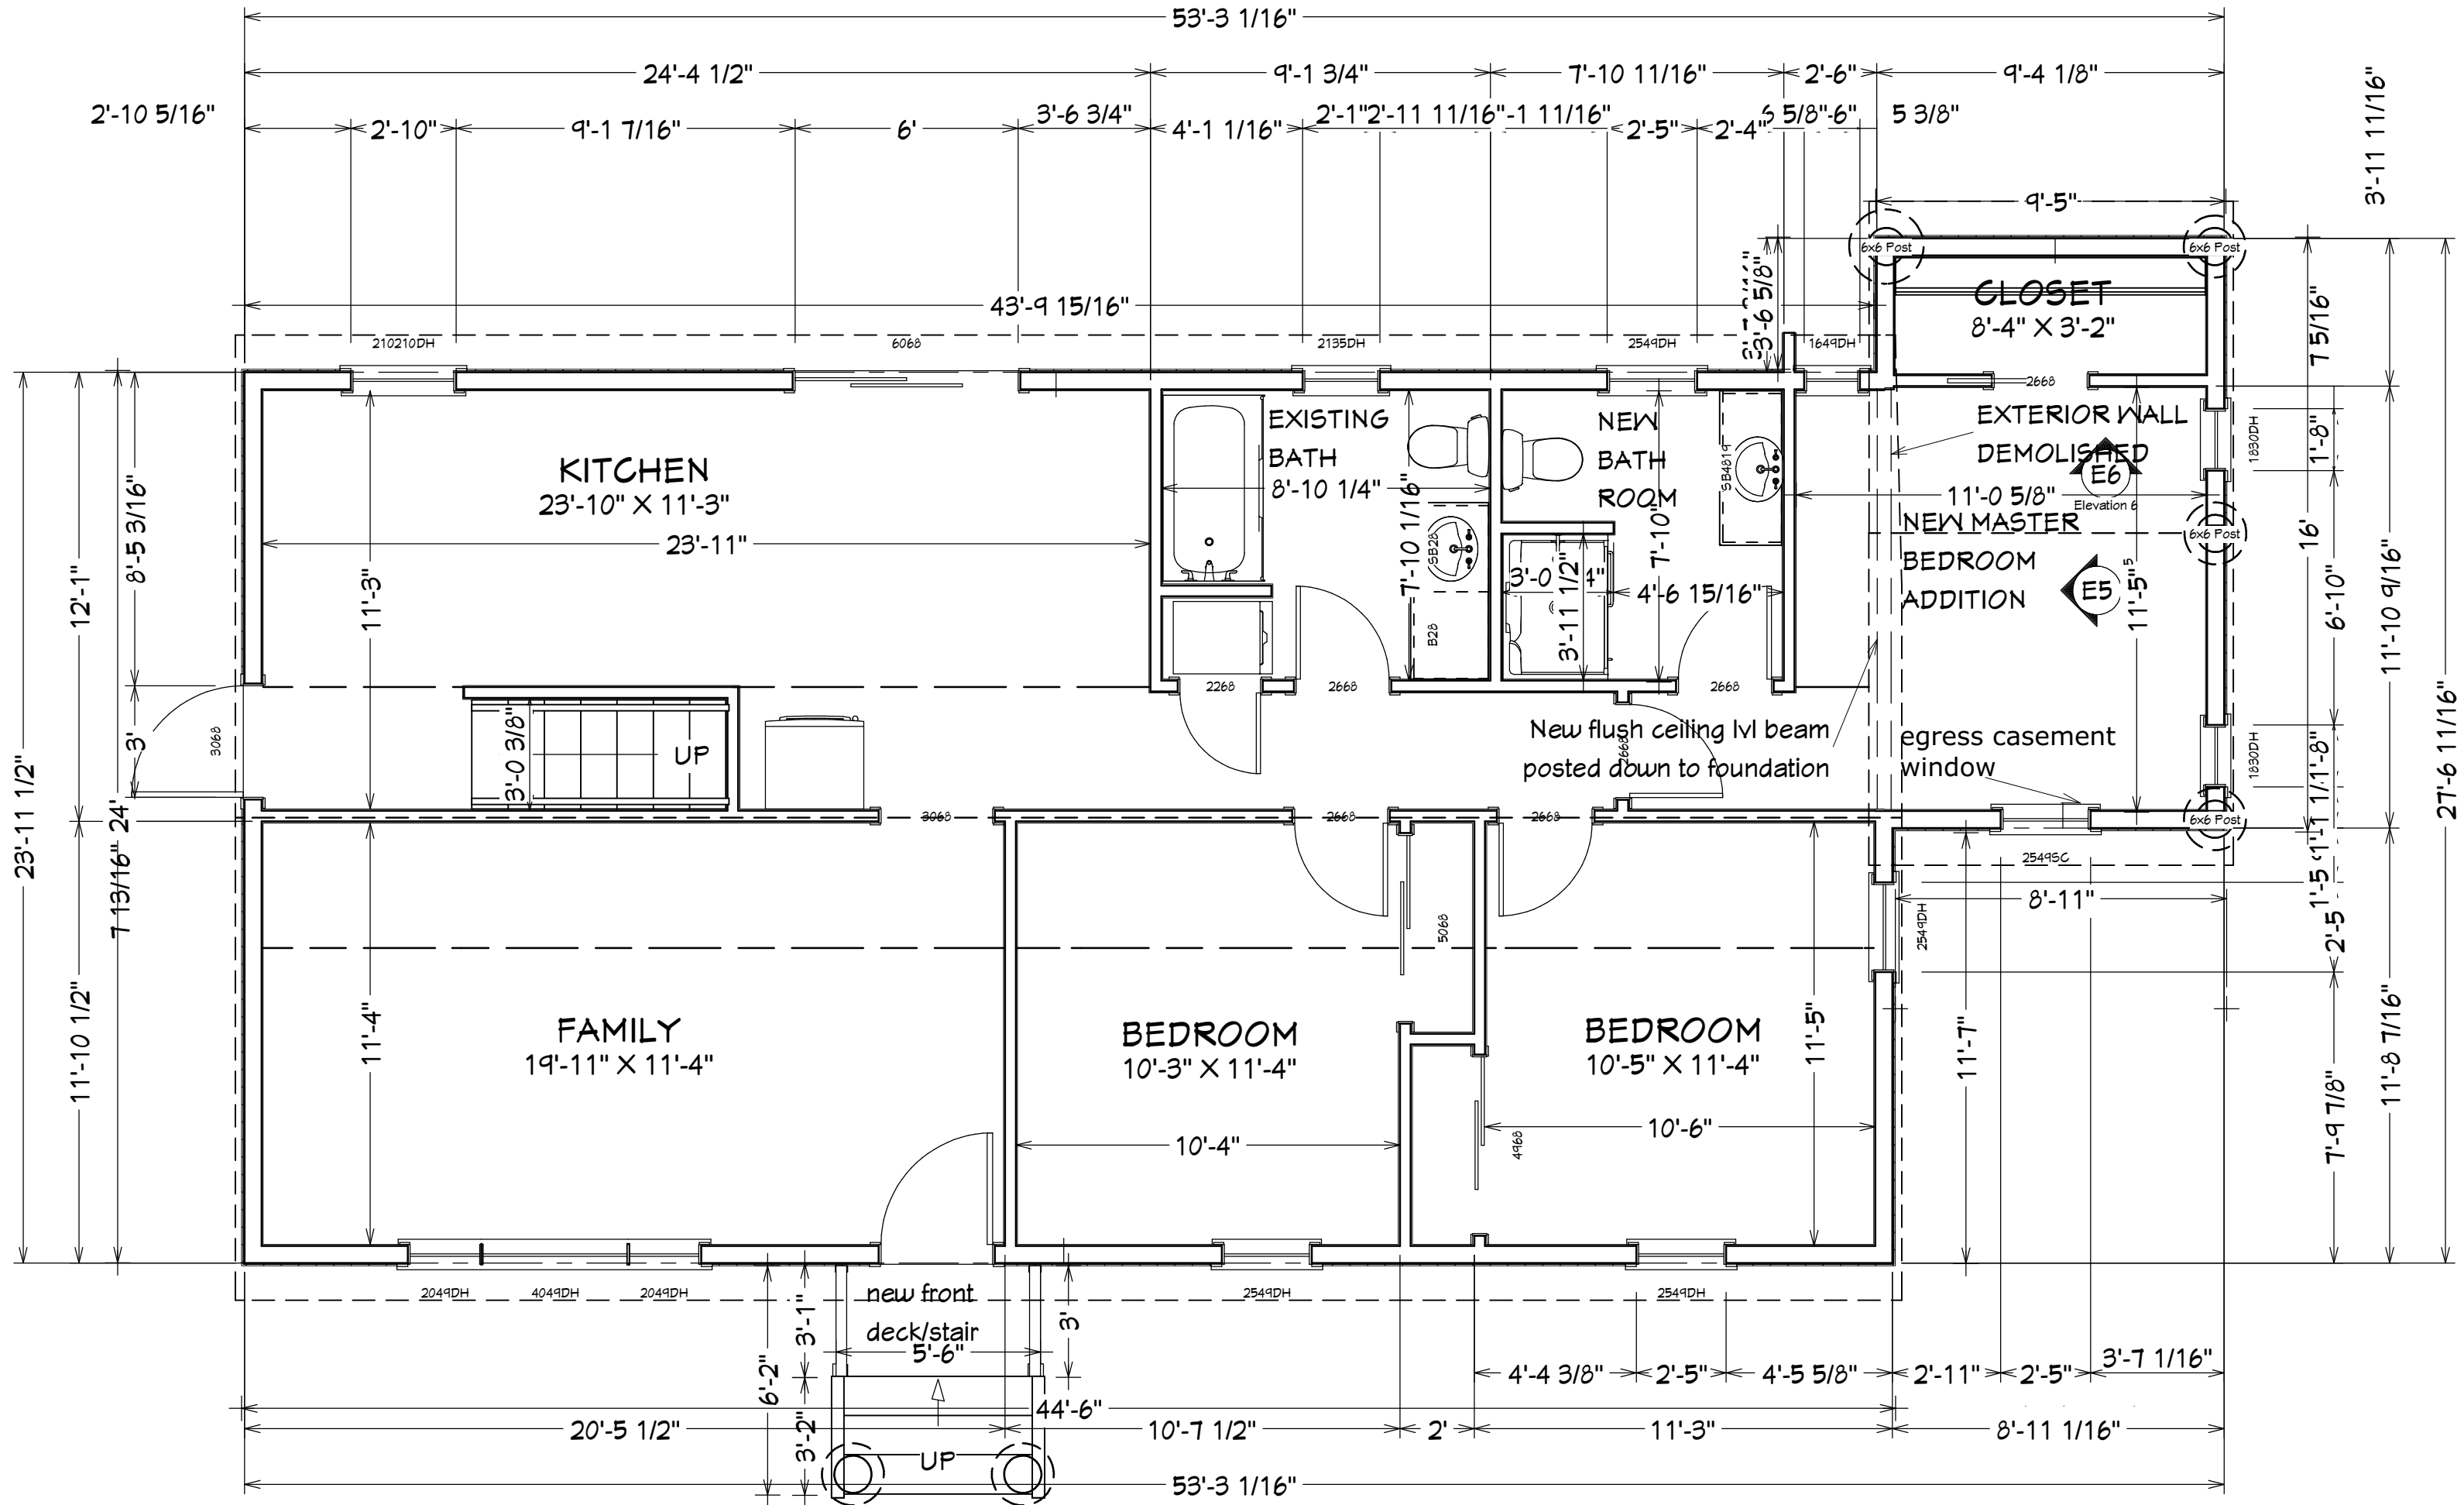

Exterior Elevation Back

53'-3 1/16"

Exterior Elevation Left

Exterior Elevation Right

Exterior Elevation Front

PORTLAND HOME BUILDERS ~ GENERAL CONTRACTOR
 700 Washington Avenue, Portland, Maine 04103, (207) 653-9424
 bpost@portland_homebuilders.com, Portland-homebuilders.com

ANNEMARIE CATANZANO ADDITION AND RENOVATIONS
111 FROST HILL RD., PORTLAND, MAINE 04103

DATE:
03.28.17

SCALE:
1/4" = 1" - 0"

PROPOSED FIRST FLOOR PLAN

A.1