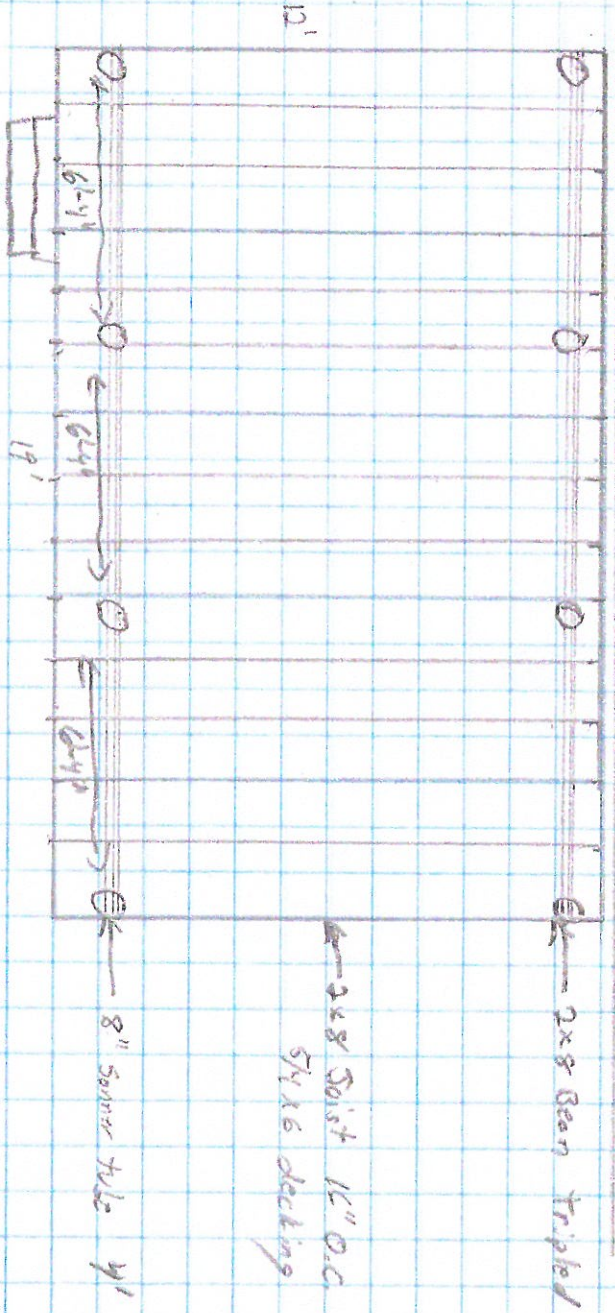

# 1 Deck PLAN

Cohen Residence 55 Pkwy Lane

House

Garage

Steps to side over we have deck height

30" high railing w/ lattice  
Deck 15" - 20" off ground to decking