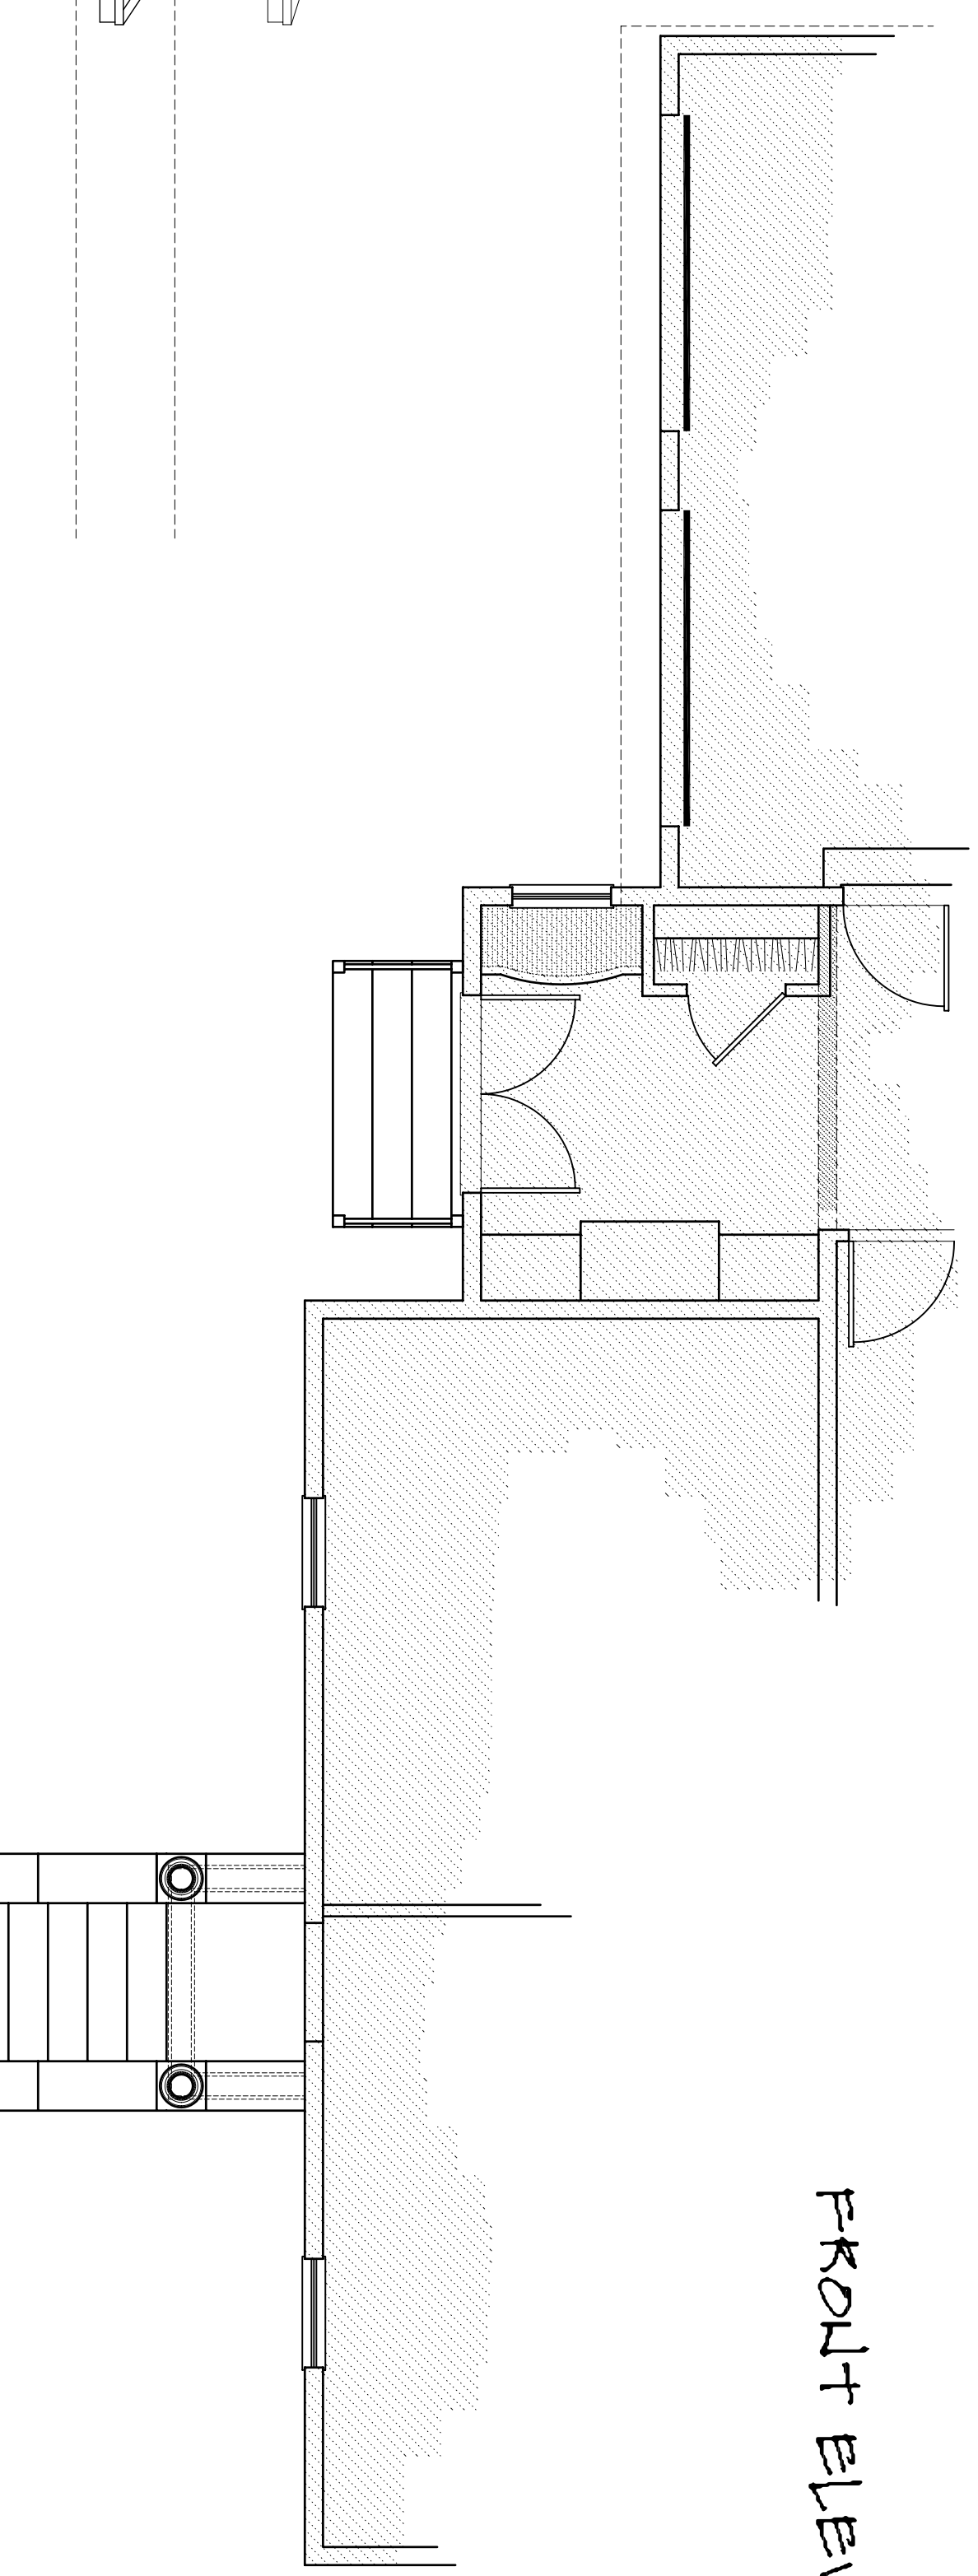

SIDE ELEVATION (GARAGE)

FRONT ELEVATION

SIDE ELEVATION

	6 June, 2007
Scale: 1/4"=1'-0"	
Thomas P. Daniels A R C H I T E C T 1 Surrey Lane, Scarborough, ME 04074 (207) 883-6967	The Halpin Residence Portland, Maine ELEVATIONS
A2	