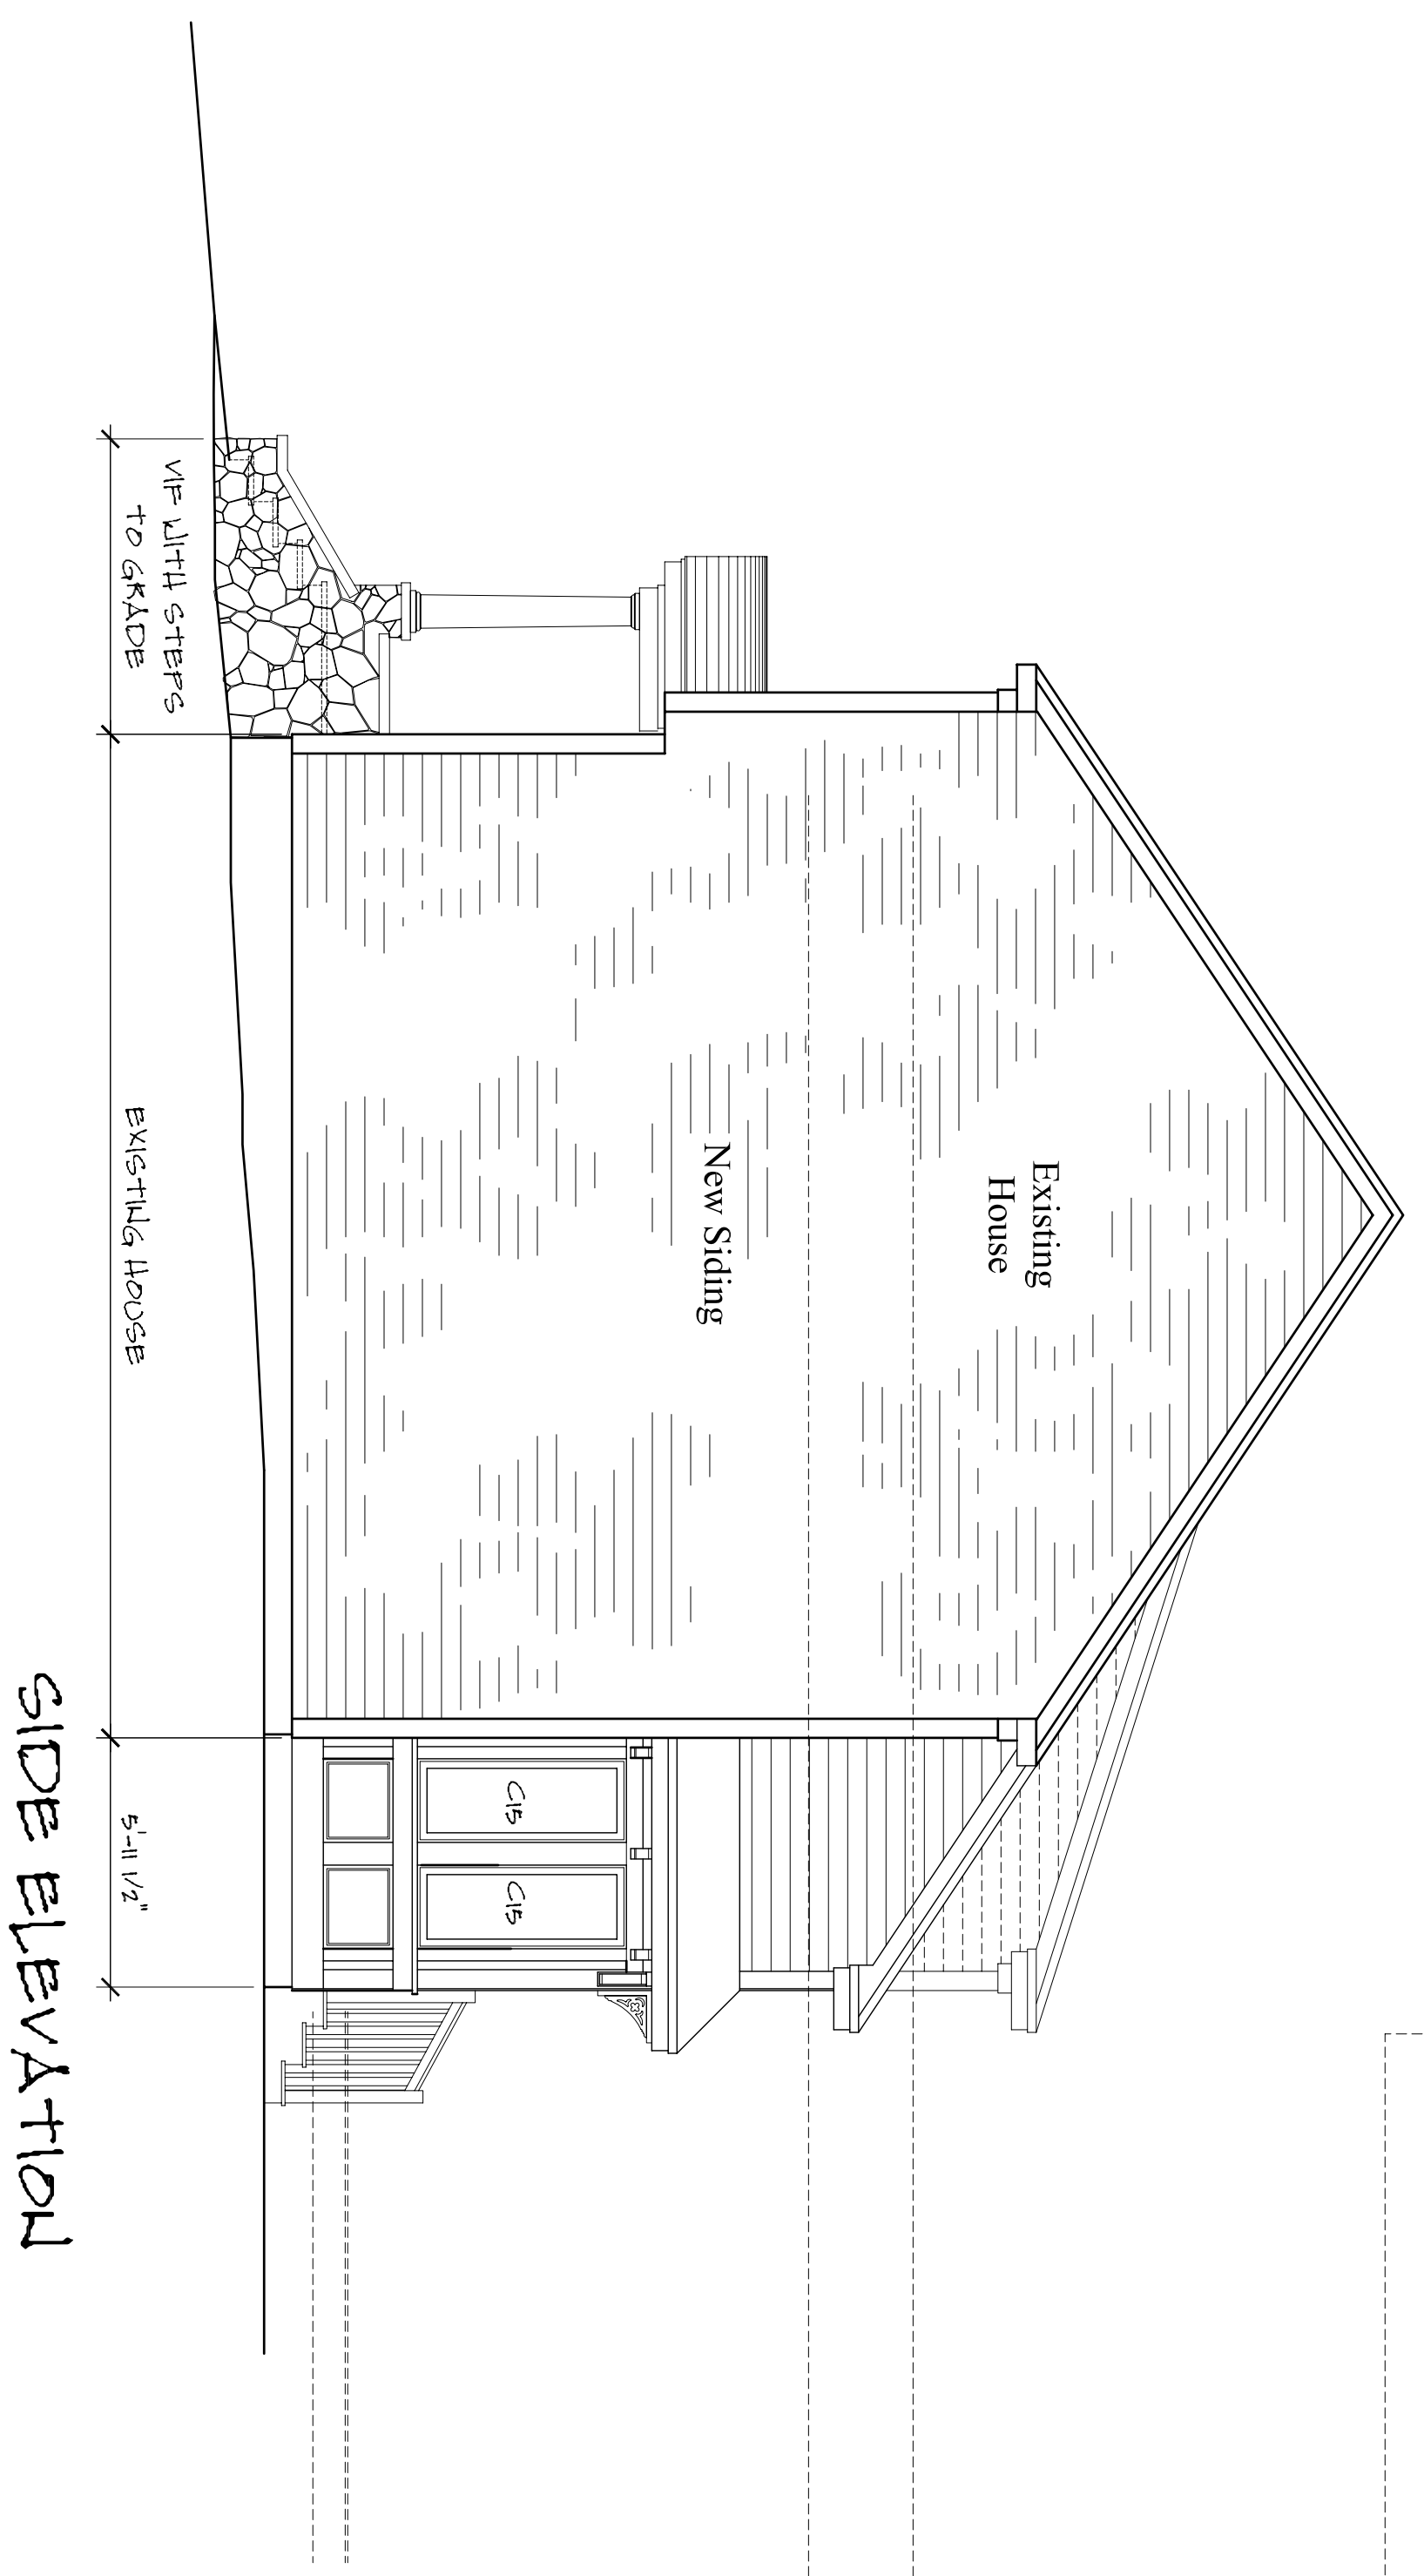

SIDE ELEVATION (GARAGE)

FRONT ELEVATION

SIDE ELEVATION

	6 June, 2007
Scale: 1/4"=1'-0"	
Thomas P. Daniels A R C H I T E C T 1 Surrey Lane, Scarborough, ME 04074 (207) 883-6967	The Halpin Residence Portland, Maine ELEVATIONS
A2	