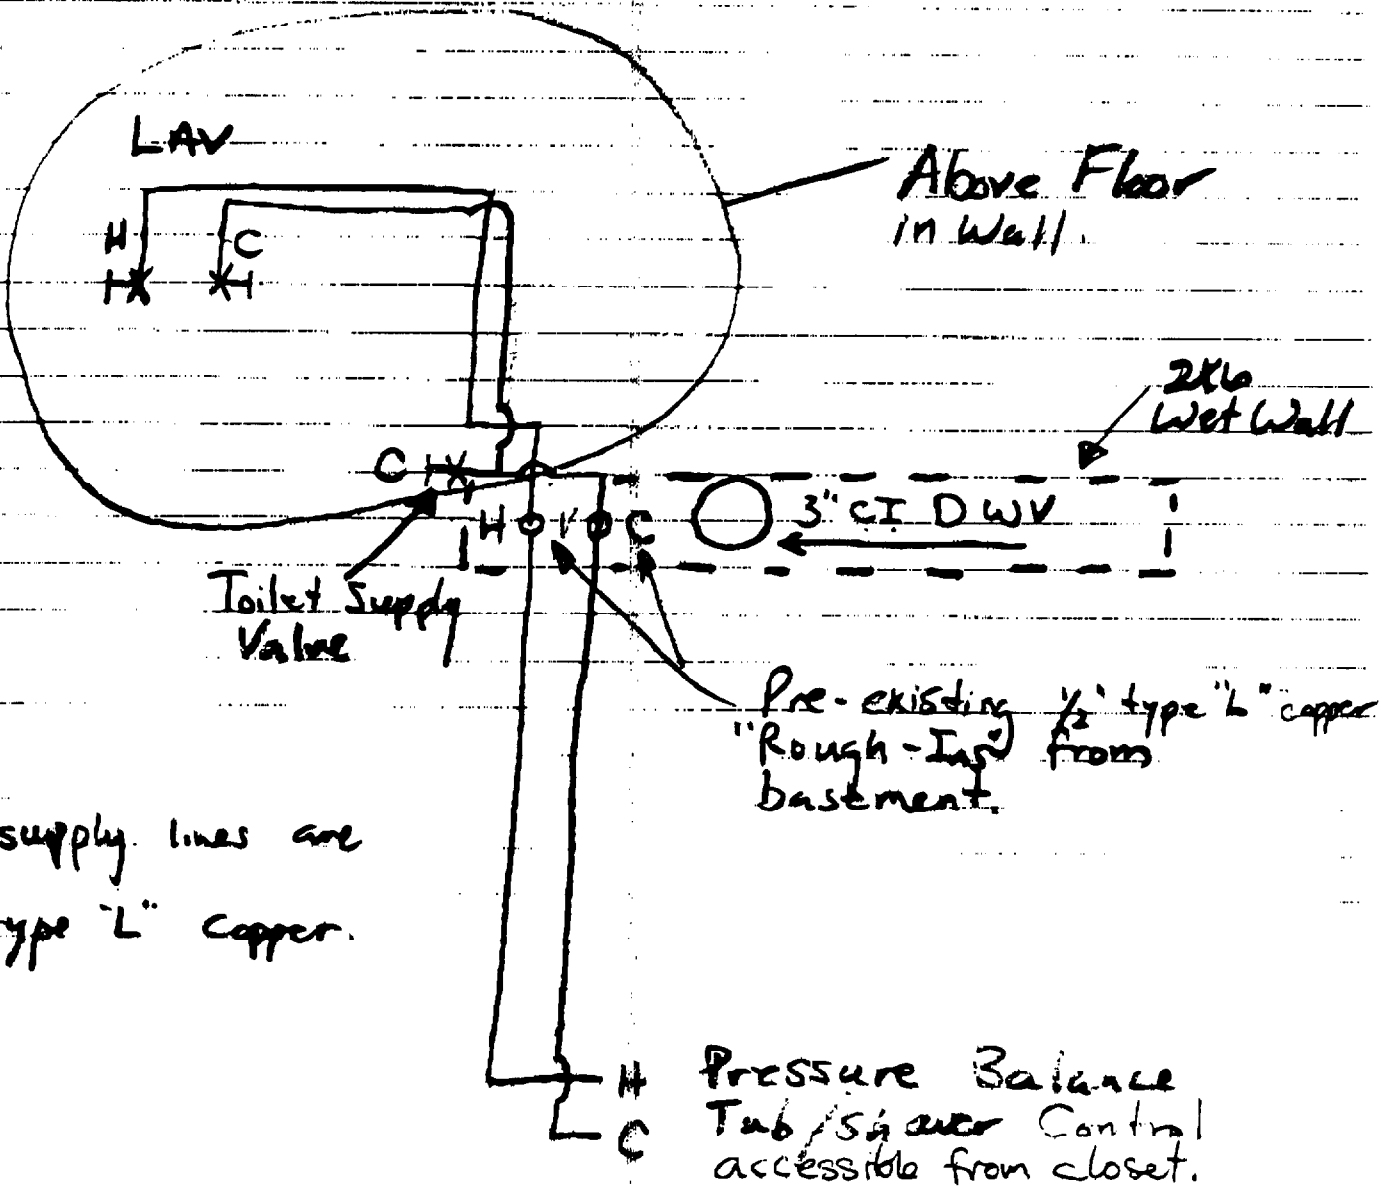

LAV to have 1 1/2" 5" trap w/plug

1/4" pitch / ft all runs.

308-A-027

D.W.V. Diagram

16 Crestview Drive
watch This on Br

All supply lines are 1/2" type "L" copper.

Supply Diagram