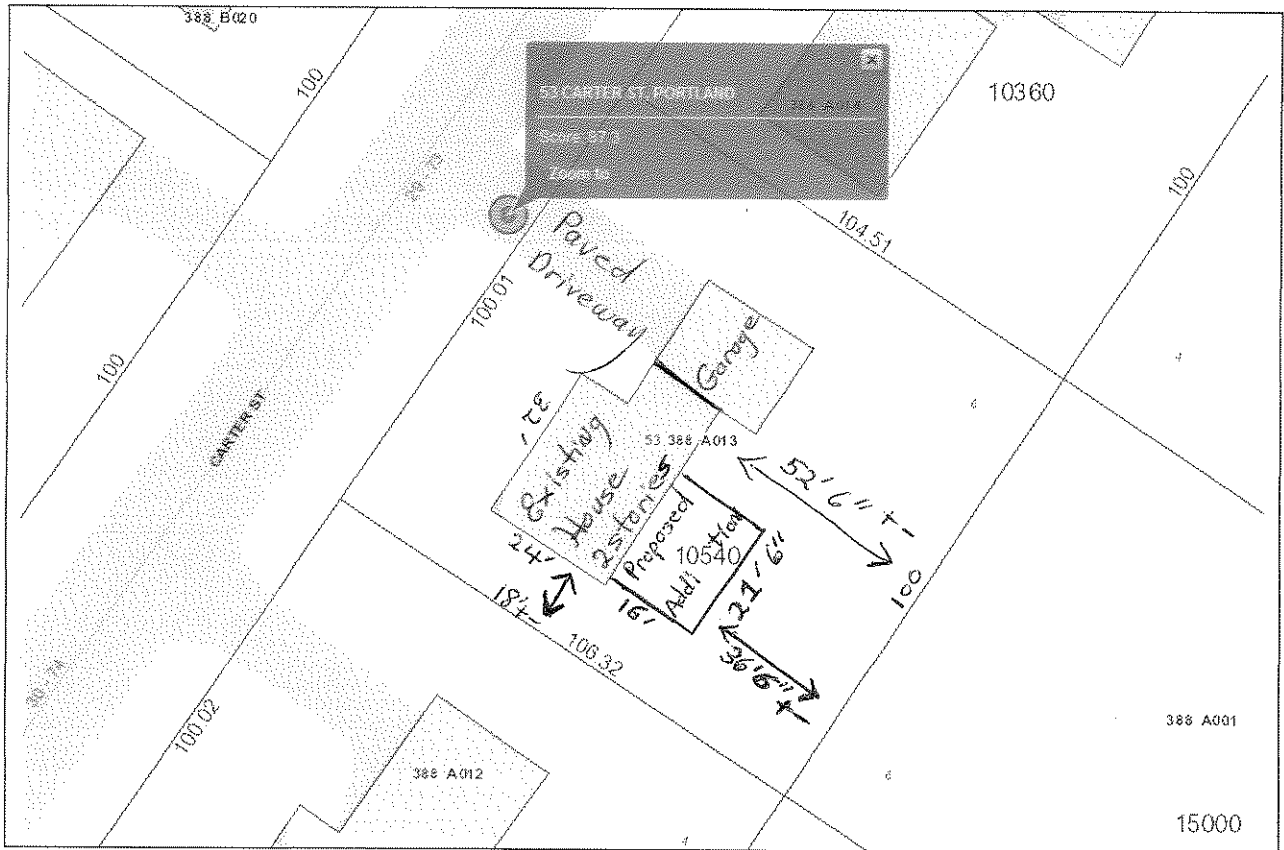

Plot Plan

Owner: George Leahy and Alice Leahy
Property Location: 53 Carter Street, Portland, Maine
Source: City of Portland GIS http://click.portlandmaine.gov/portlandparcels
Date: August 29, 2013

Sept 16