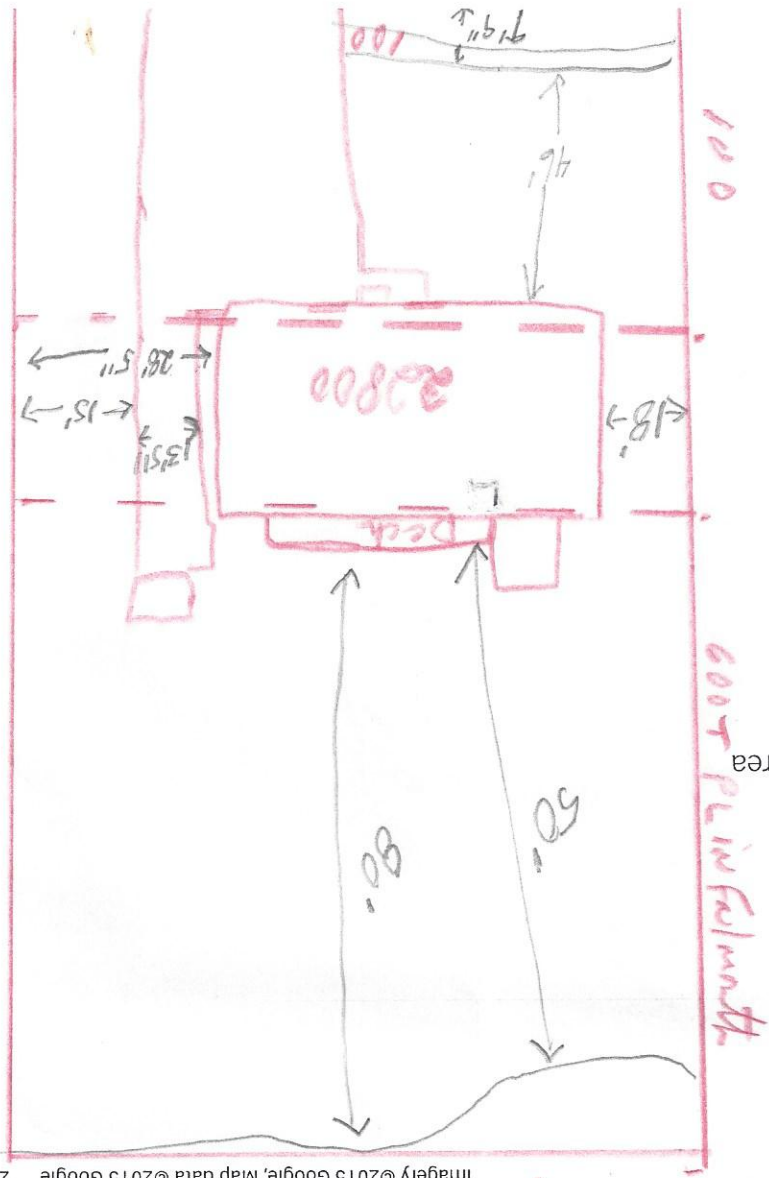

221800567

Search nearby
Explore this area

Street View

44 Alice St
Portland, ME 04103

Imagery ©2015 Google, Map data ©2015 Google 20 ft