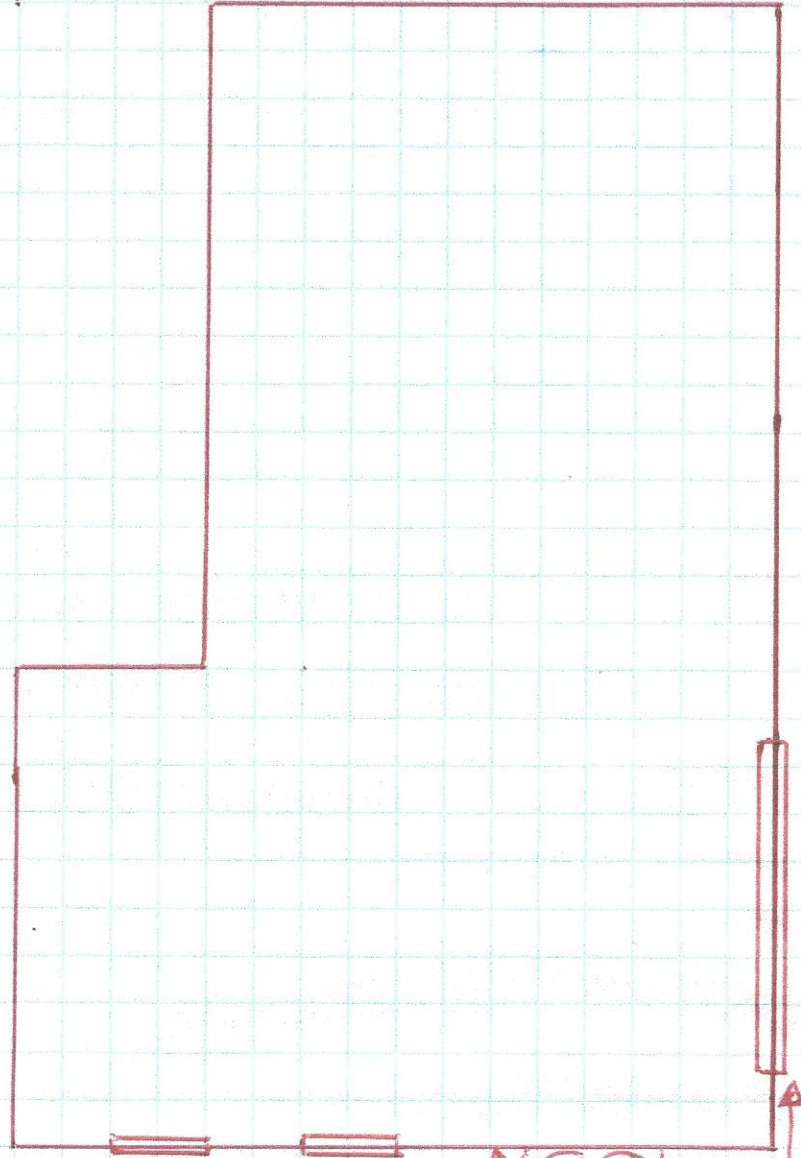

Tim Higgins 690 Auburn St. Portland, ME

Portland ← Auburn St → Falmouth

5' From fill relief to window

5' From fill/relief to garage door

Tanz Pad area 3' x 6'
30" from front corner of garage