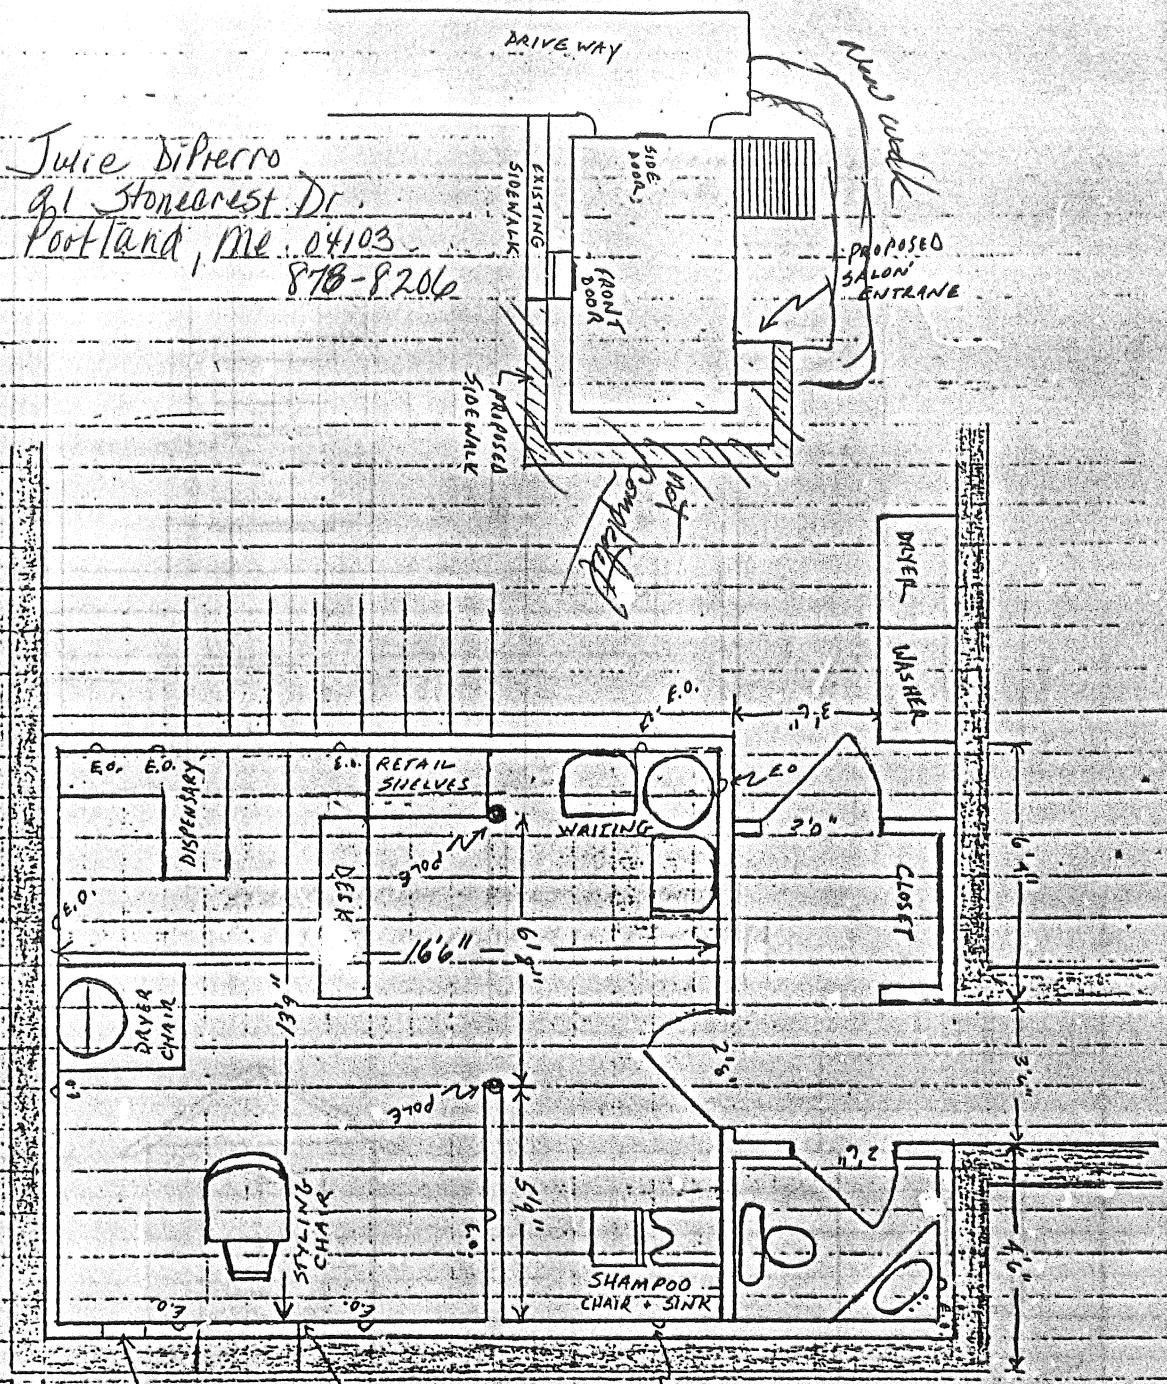

Juice DiPierro
 81 Stonecrest Dr.
 Portland, Me. 04103
 878-8206

3" CONCRETE
 ELECTRICAL PANEL

2x4 W/ 2x4
 2x4 W/ 2x4
 2x4 W/ 2x4

E.O. = ELECTRICAL
 OUTLET
 ALL GFI