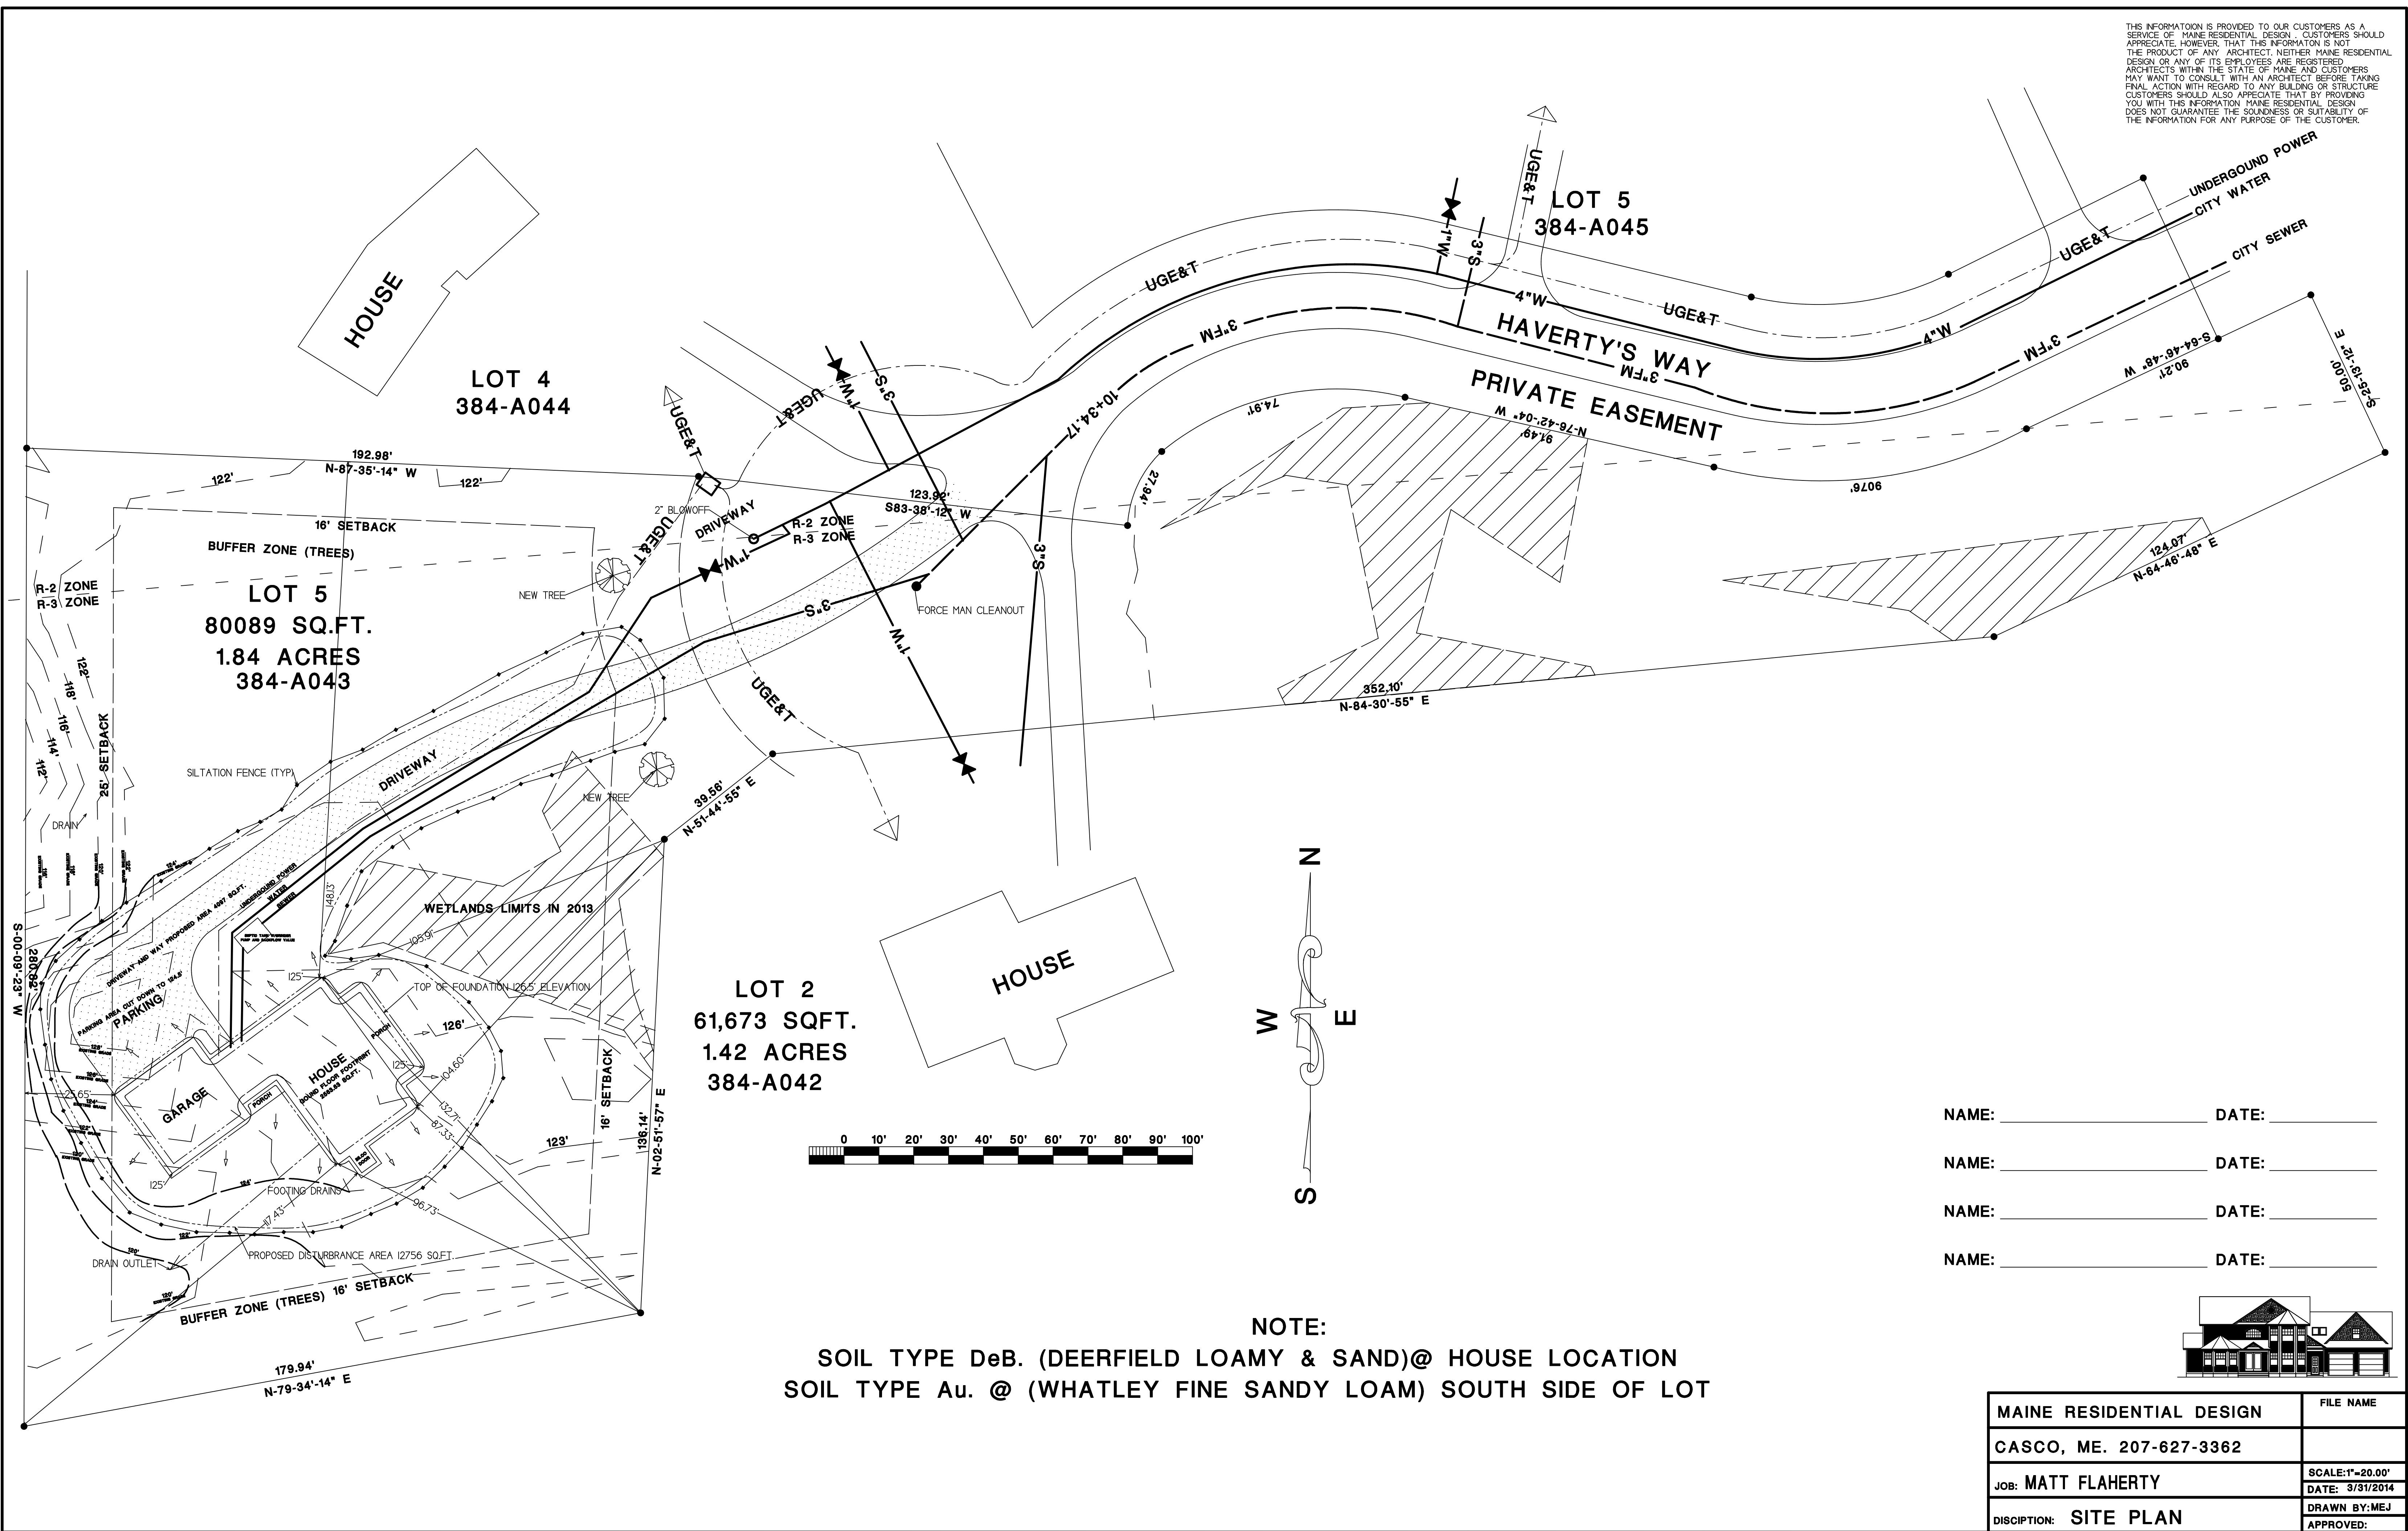

NAME: _____ DATE: _____
NAME: _____ DATE: _____
NAME: _____ DATE: _____
NAME: _____ DATE: _____

MAINE RESIDENTIAL DESIGN	FILE NAME
CASCO, ME. 207-627-3362	
JOB: MATT FLAHERTY	SCALE: 1"=20.00'
DISCIPLINE: SITE PLAN	DATE: 3/31/2014
	DRAWN BY: MEJ
	APPROVED: