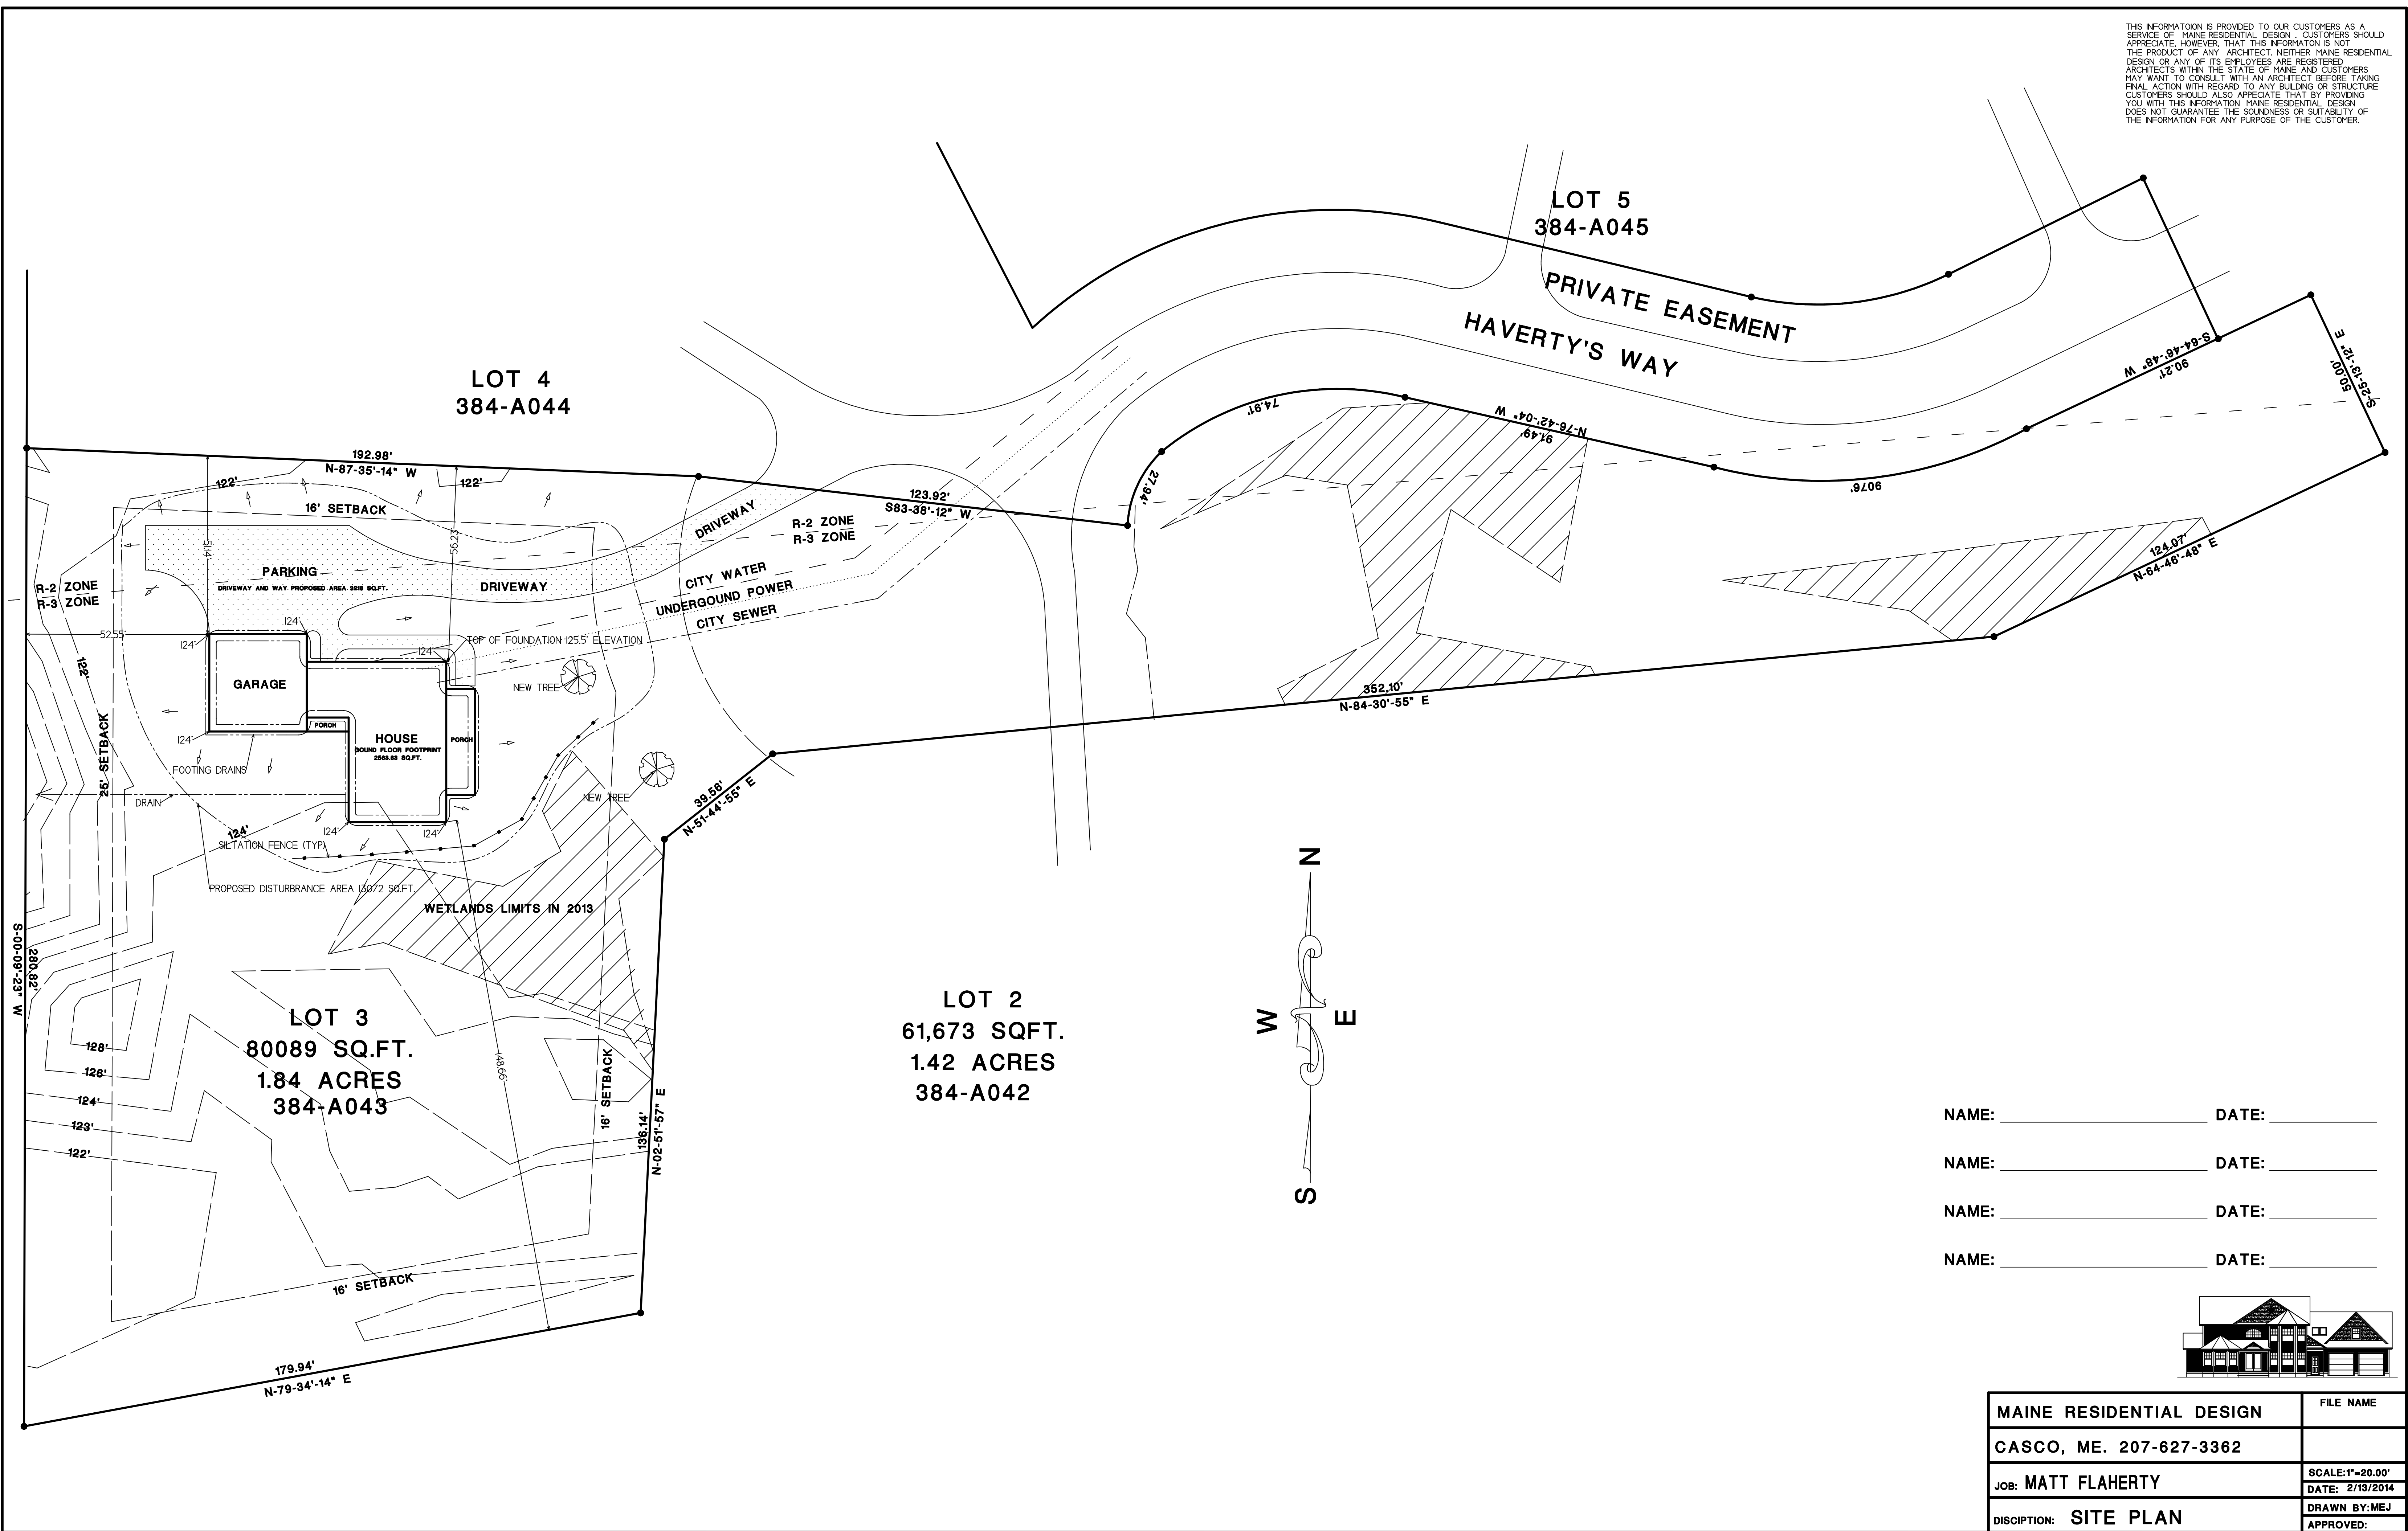

NAME: _____ DATE: _____
NAME: _____ DATE: _____
NAME: _____ DATE: _____
NAME: _____ DATE: _____

MAINE RESIDENTIAL DESIGN	FILE NAME
CASCO, ME. 207-627-3362	
JOB: MATT FLAHERTY	SCALE: 1"=20.00'
DISCIPLINE: SITE PLAN	DATE: 2/13/2014
	DRAWN BY: MEJ
	APPROVED: