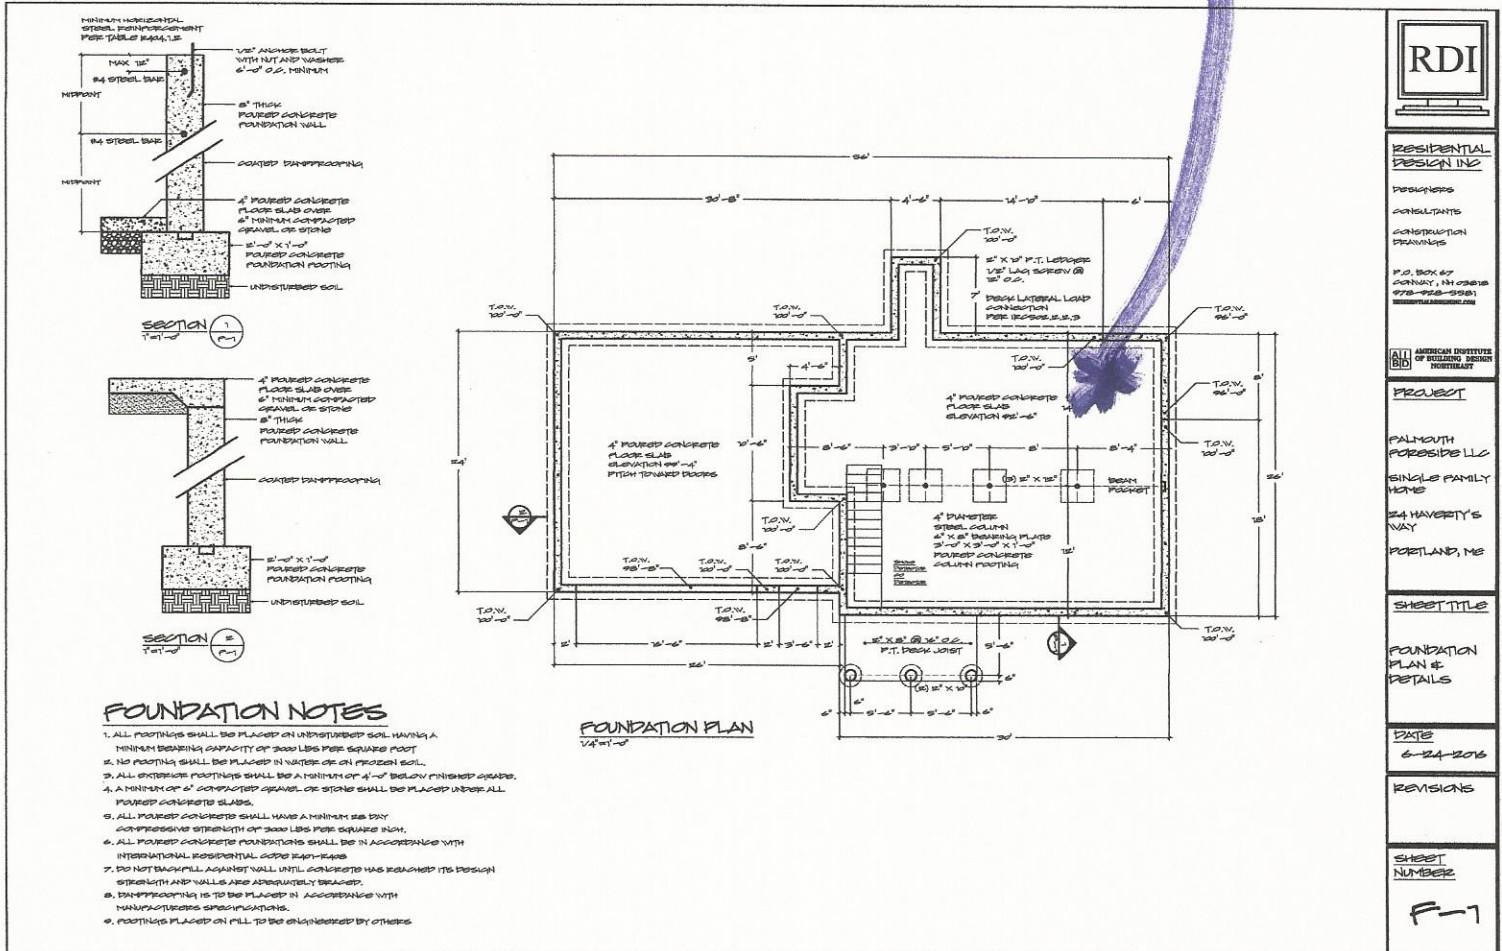

Location of Boiler
in back Right hand
corner

RDI
RESIDENTIAL DESIGN INC.
DESIGNERS CONSULTANTS CONSTRUCTION DRAWINGS
P.O. BOX 67 CORNWALL, NH 03048 603-888-8888 WWW.RDIDESIGN.COM
AMERICAN INSTITUTE OF BUILDING DESIGN NORTHEAST
PROJECT
PALMOUTH FORESIDS LLC SINGLE FAMILY HOME 24 HAVERTY'S WAY PORTLAND, ME
SHEET TITLE
FOUNDATION PLAN & DETAILS
DATE
6-24-2016
REVISIONS
SHEET NUMBER
F-1