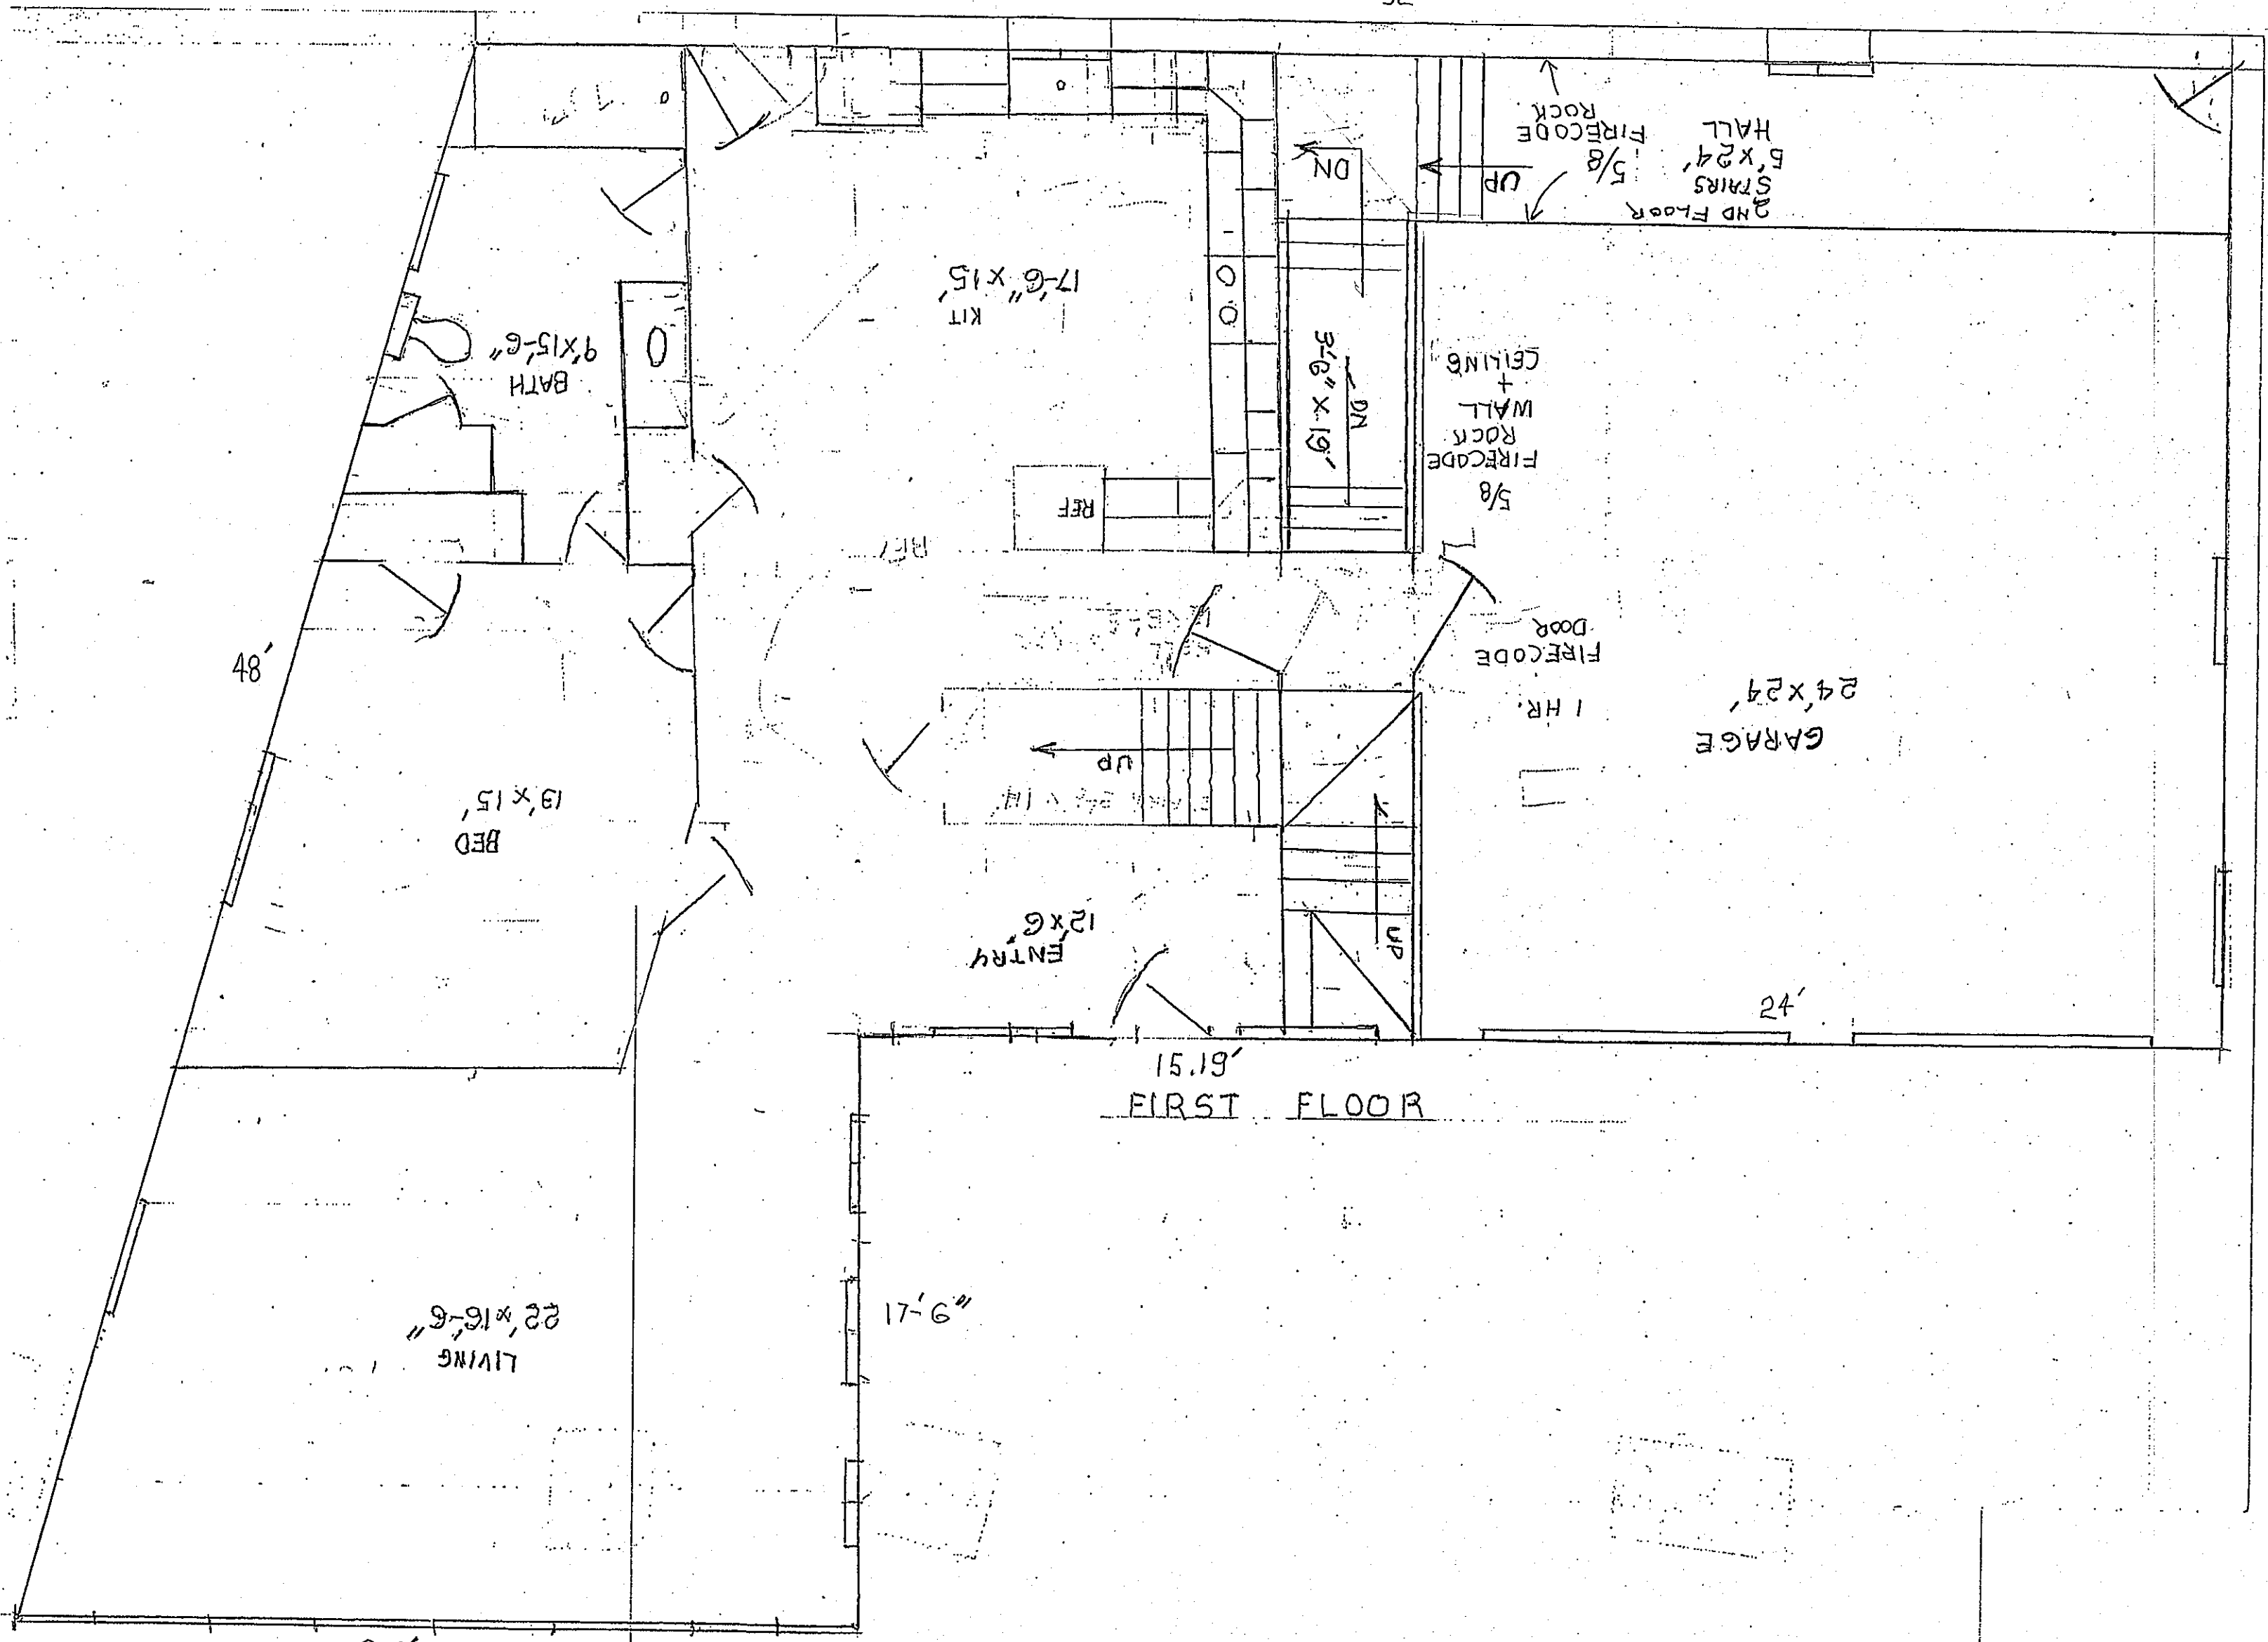

SCALE 1/4" = 1'

FIRST FLOOR

25'

FIRST FLOOR

GARAGE  
24' x 24'

LIVING  
22' x 16' 6"

BED  
13' x 15'

BATH  
9' x 15' 6"

KIT  
17' 6" x 15'

ENTRY  
12' x 6'

3' 6" x 19'  
DN

FIRECODE  
ROCK  
WALL  
+  
CEILING  
5/8

FIRECODE  
DOOR  
1 HR.

2ND FLOOR  
STAIRS  
5/8' x 24'  
HALL  
FIRECODE  
ROCK

62'

24'

48'