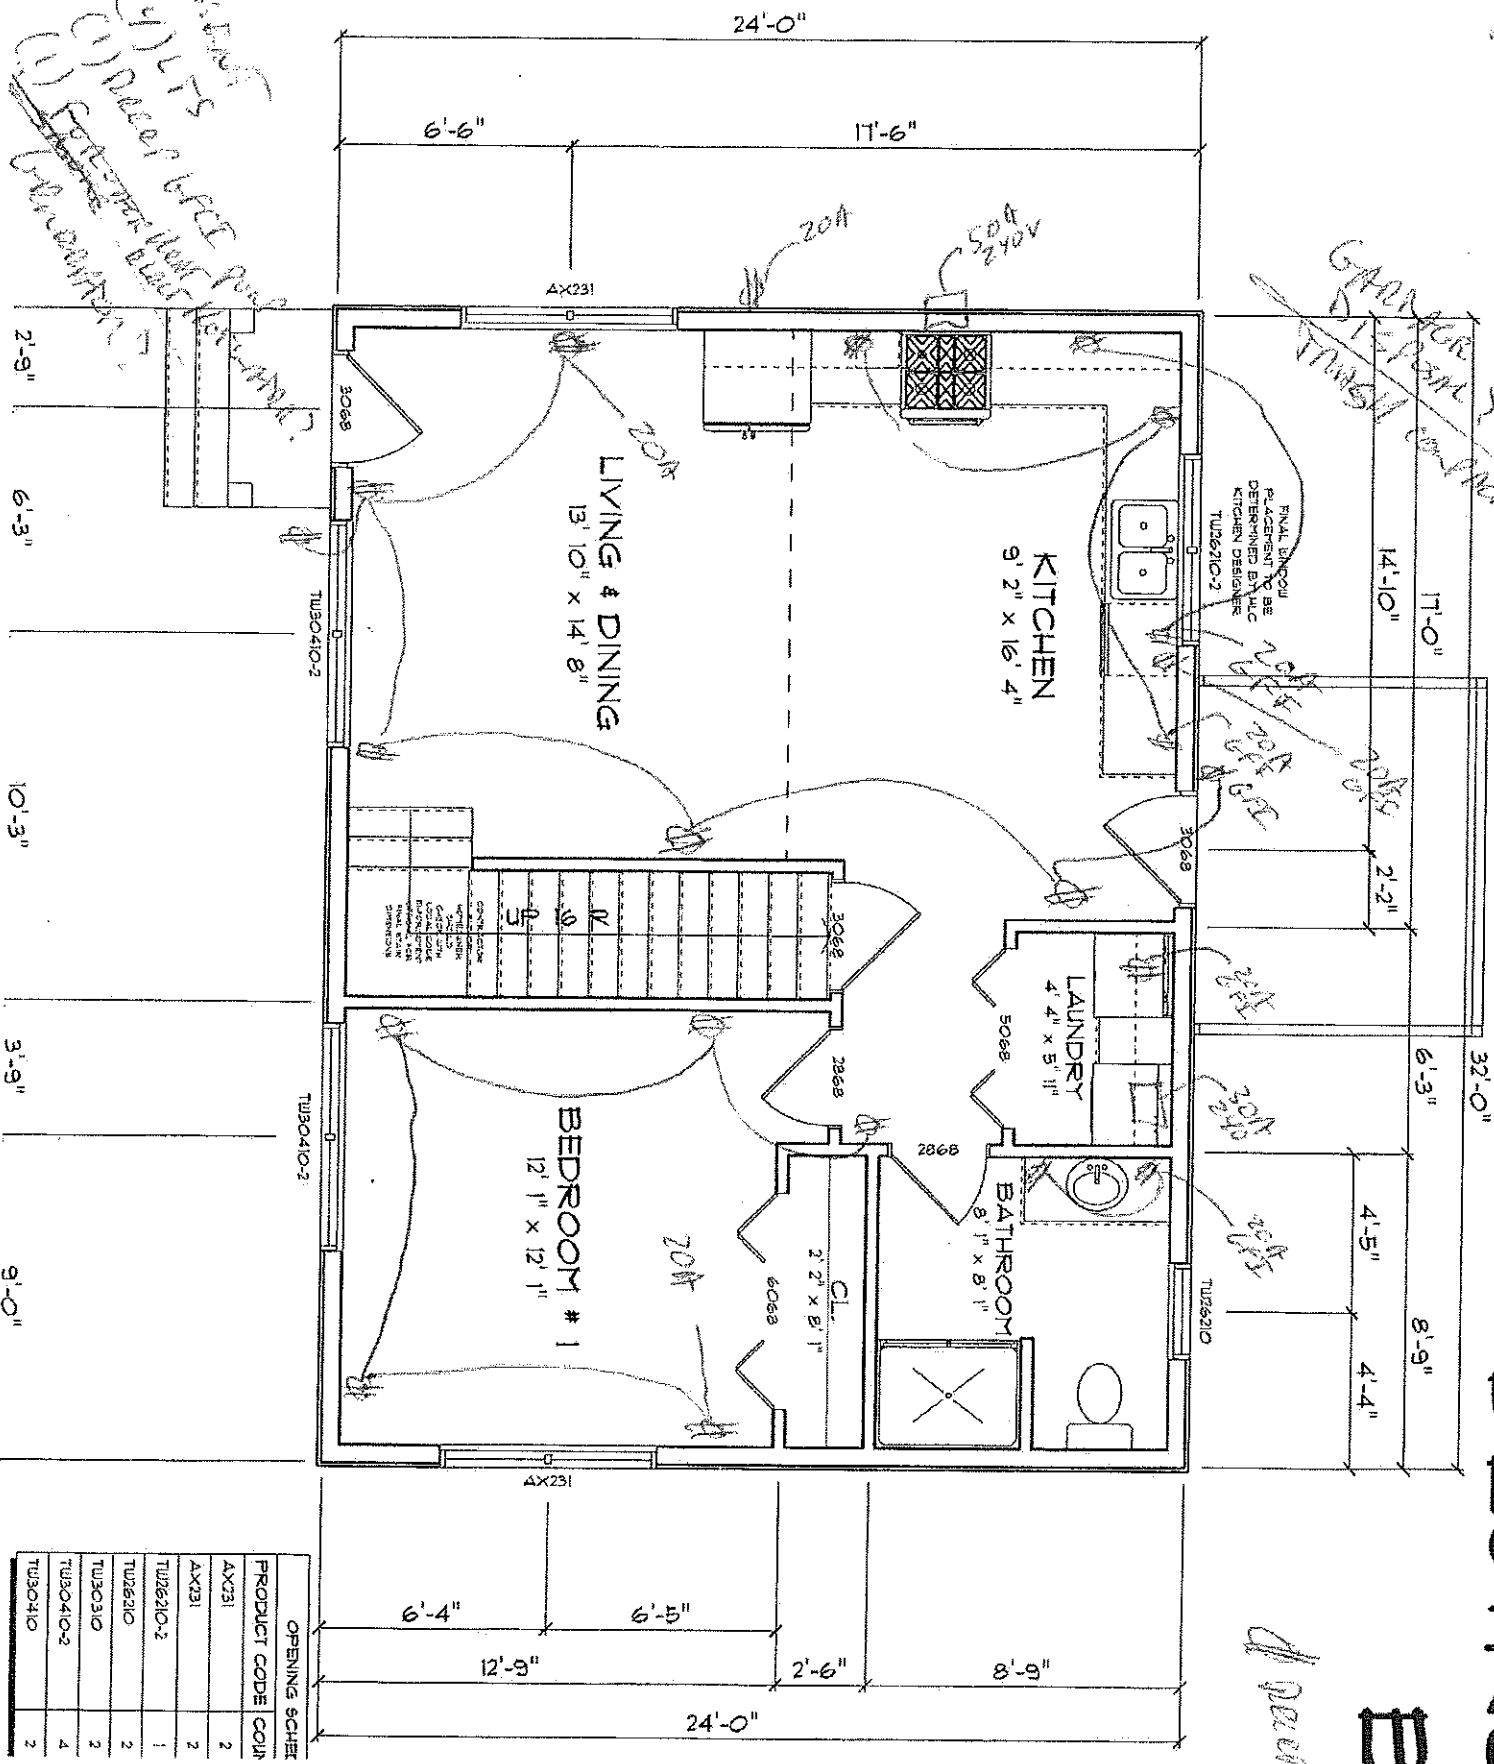

STAIRS  
 (C) LITS  
 (C) DANCE FLOOR  
 (C) RESTROOM  
 (C) BLUES KITCHEN

GARAGE  
 5'10" x 12'0"  
 TUNGSHI COMPANION

PRODUCT CODE	COIN
AX231	2
AX231	2
TU26210-2	1
TU26210	2
TU30310	3
TU30410-2	4
TU30410	2

24

perennia

217

21

OPENING SCHEDULE

PRODUCT CODE	COIN
AX231	2
AX231	2
TU90410-2	1
TU6210	2
TU6210	2
TU90410-2	4
TU90410	2

13  
14

217