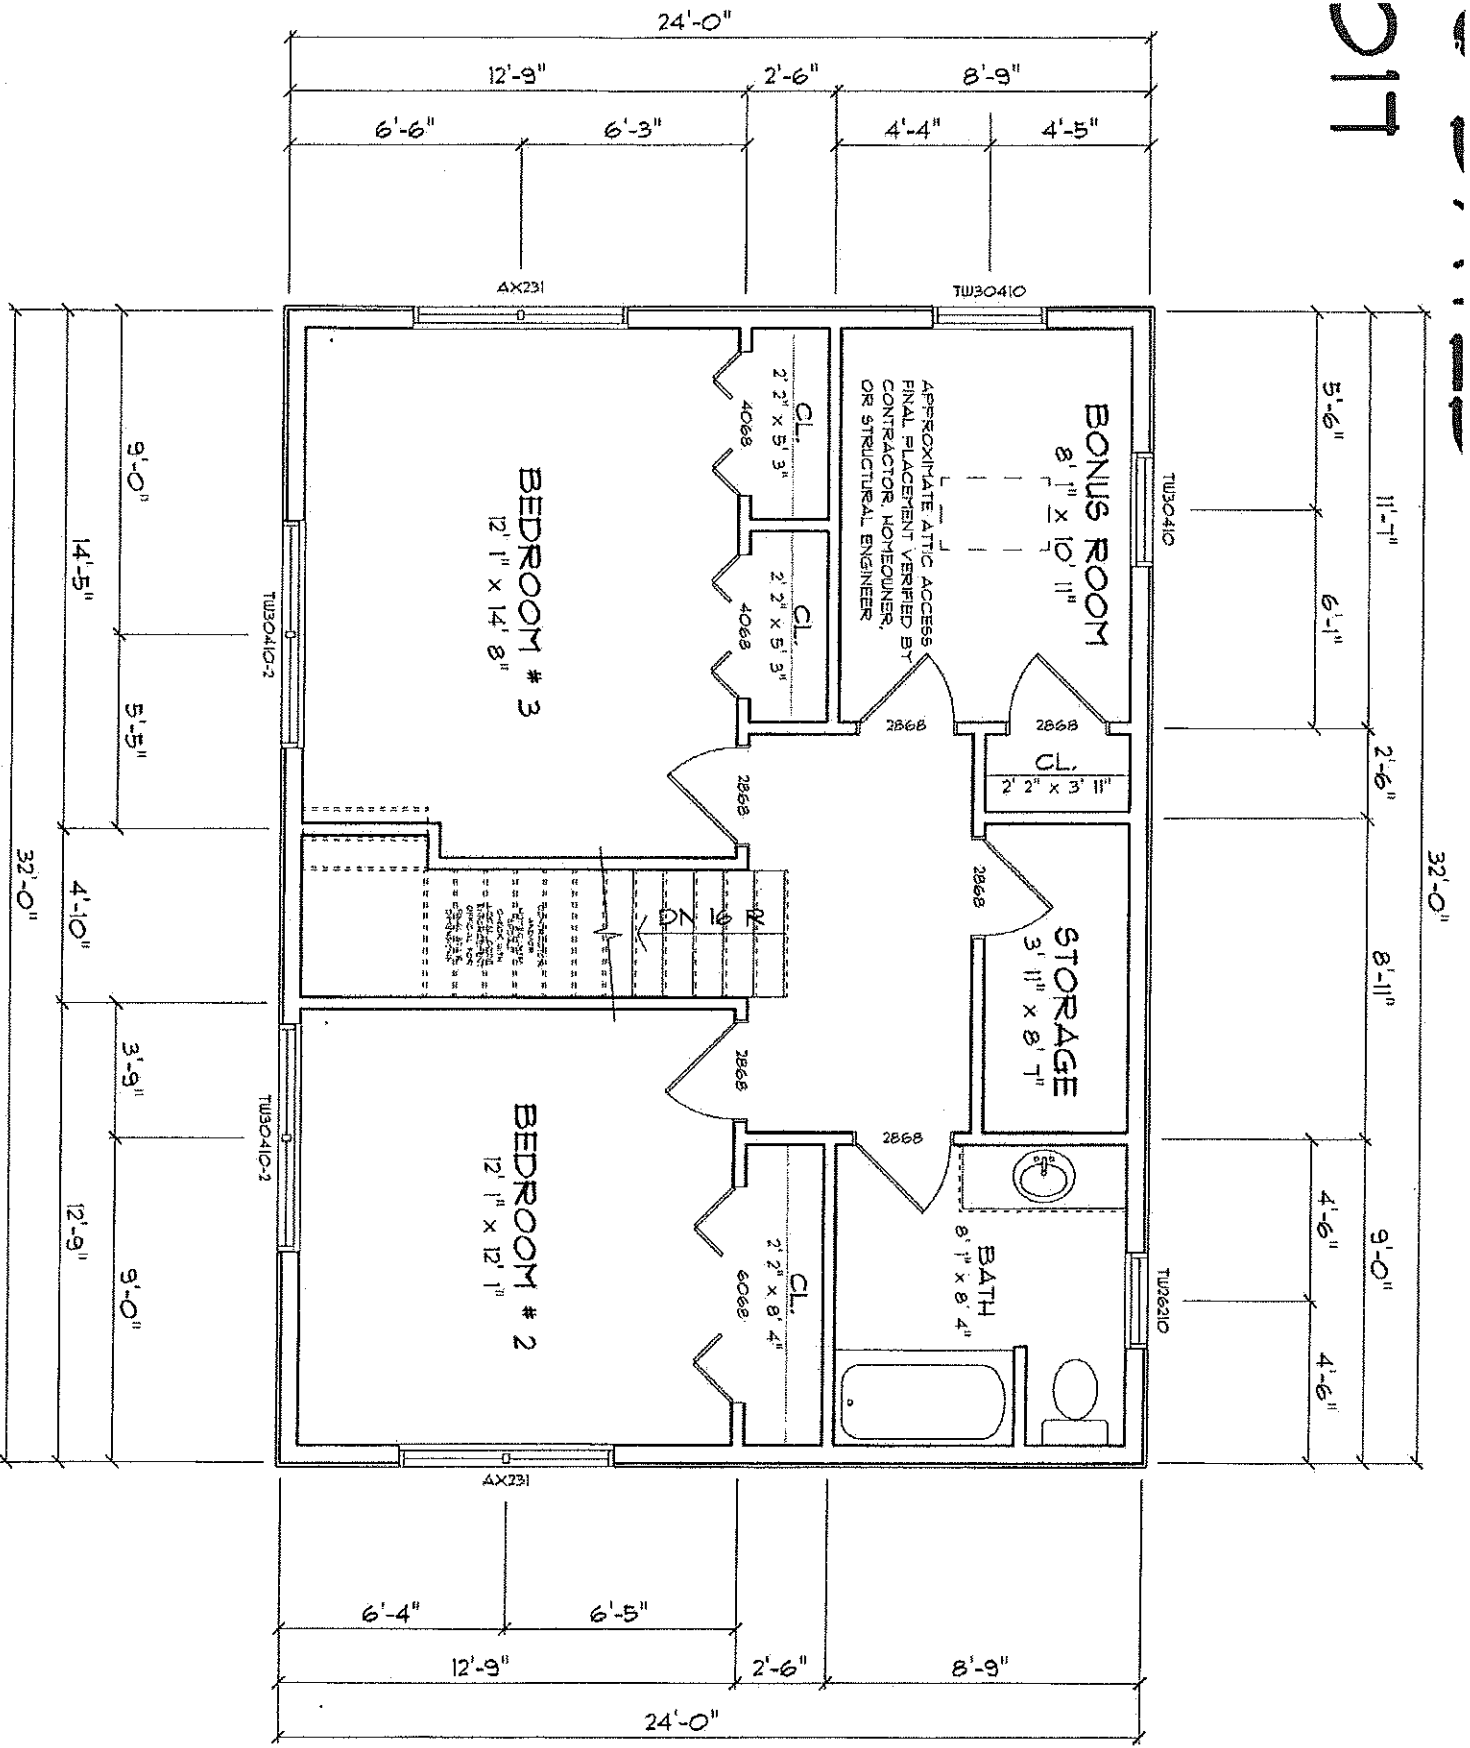

STAIRS  
 (C) LITS  
 (C) DANCE FLOOR  
 (C) RESTROOM  
 (C) BLUES KITCHEN

GARAGE  
 5'10" x 12'0"  
 TUNGSHI COMPANION

PRODUCT CODE	COIN
AX231	2
AX231	2
TU26210-2	1
TU26210	2
TU30310	3
TU30410-2	4
TU30410	2

24

perennia

217

21

OPENING SCHEDULE

PRODUCT CODE	COIN
AX231	2
AX231	2
TU90410-2	1
TU6210	2
TU6210	2
TU90410-2	4
TU90410	2

13  
14

217