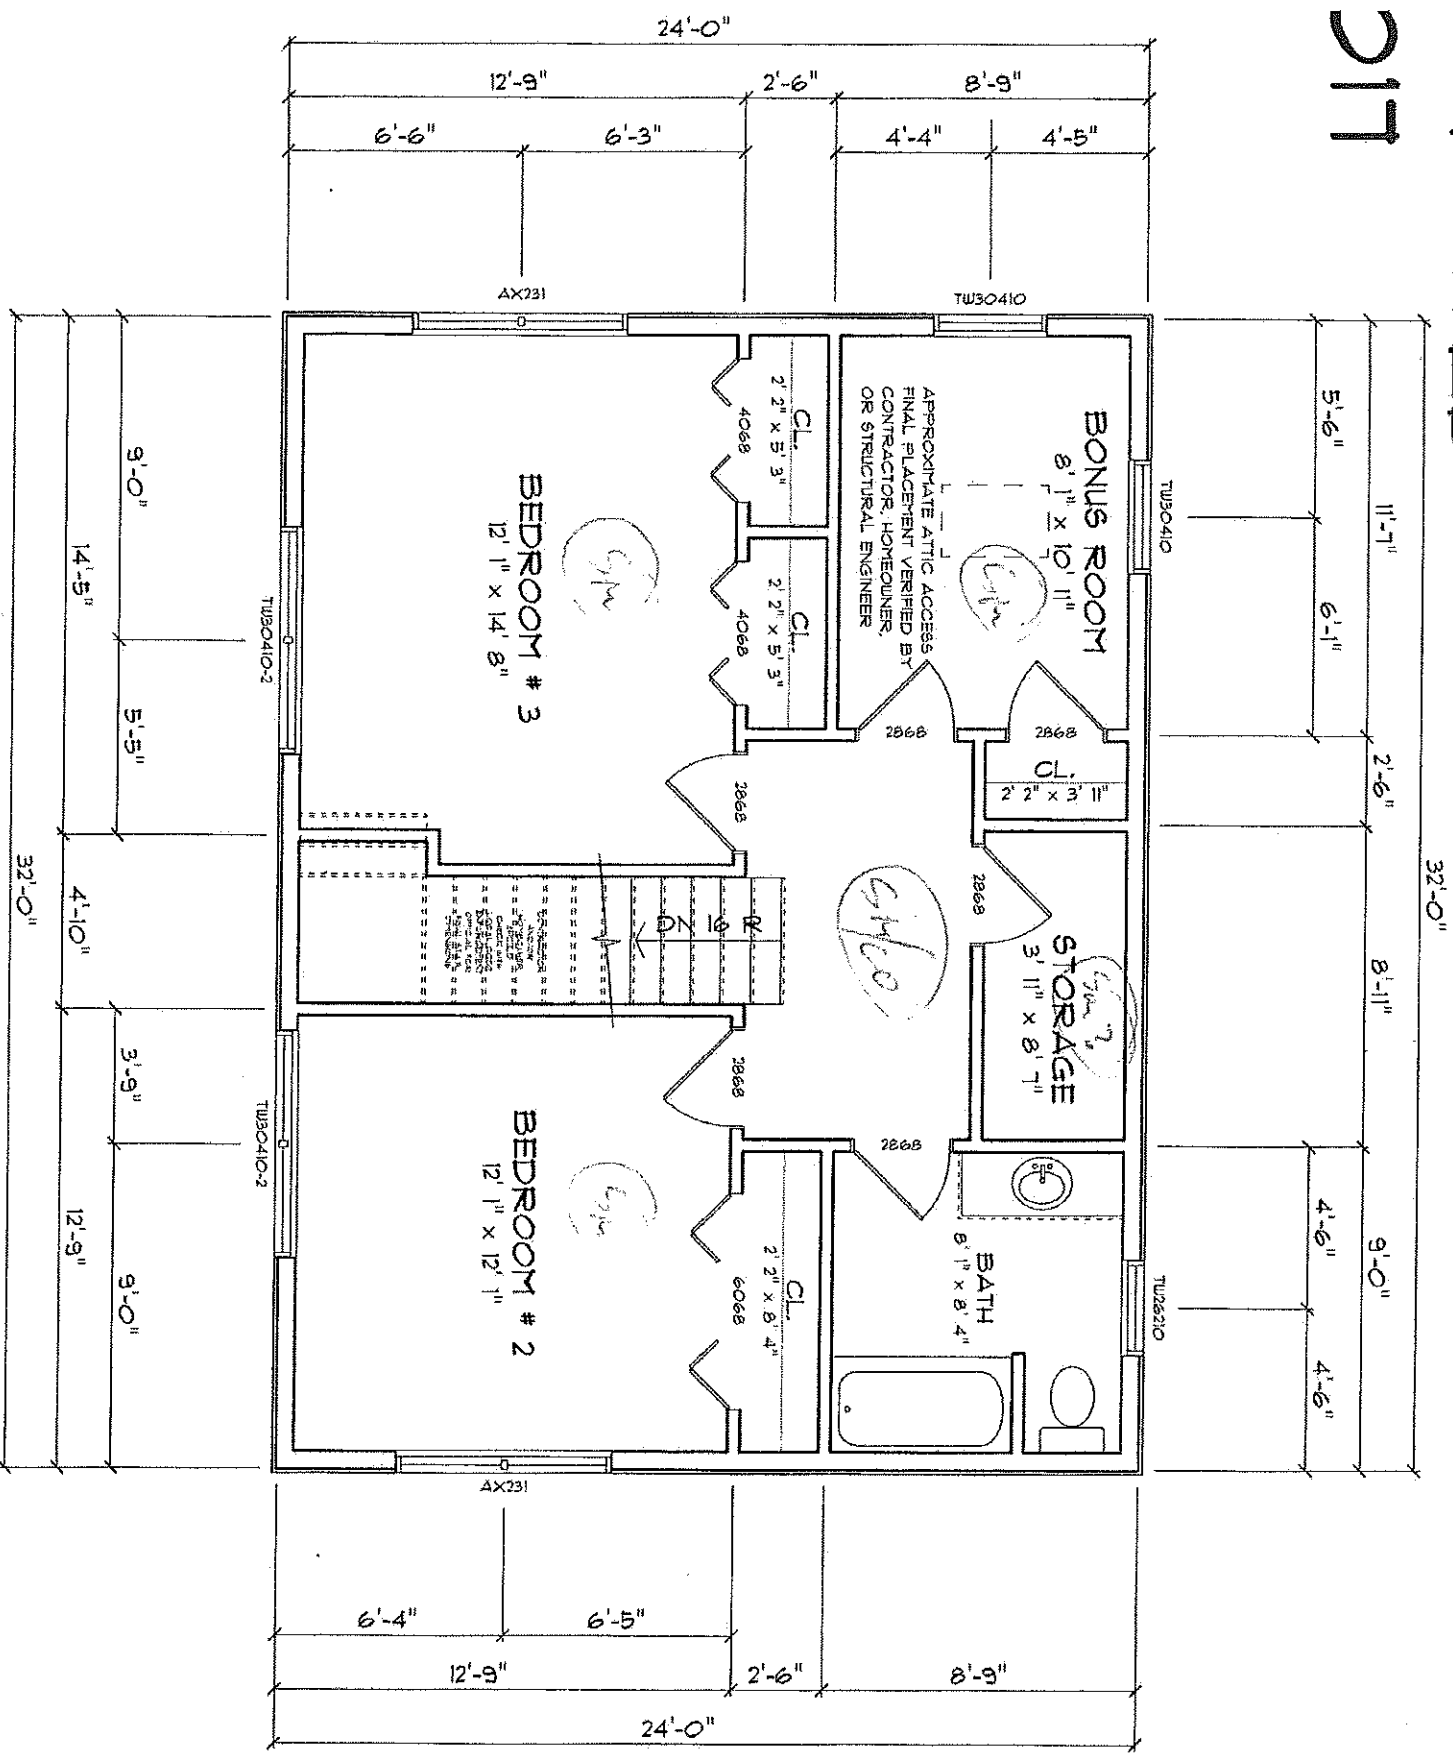

STAIRS  
 (C) LITS  
 (C) DANCE FLOOR  
 (C) RESTROOM  
 (C) BLUES KITCHEN

GARAGE  
 5'10" x 12'0"  
 TUNGSHI COMPANION

PRODUCT CODE	COIN
AX231	2
AX231	2
TU26210-2	1
TU26210	2
TU30310	3
TU30410-2	4
TU30410	2

24

perennia

217

21

OPENING SCHEDULE

PRODUCT CODE	COIN
AX231	2
AX231	2
TU90410-2	1
TU6210	2
TU6210	2
TU90410-2	4
TU90410	2

13  
14

217