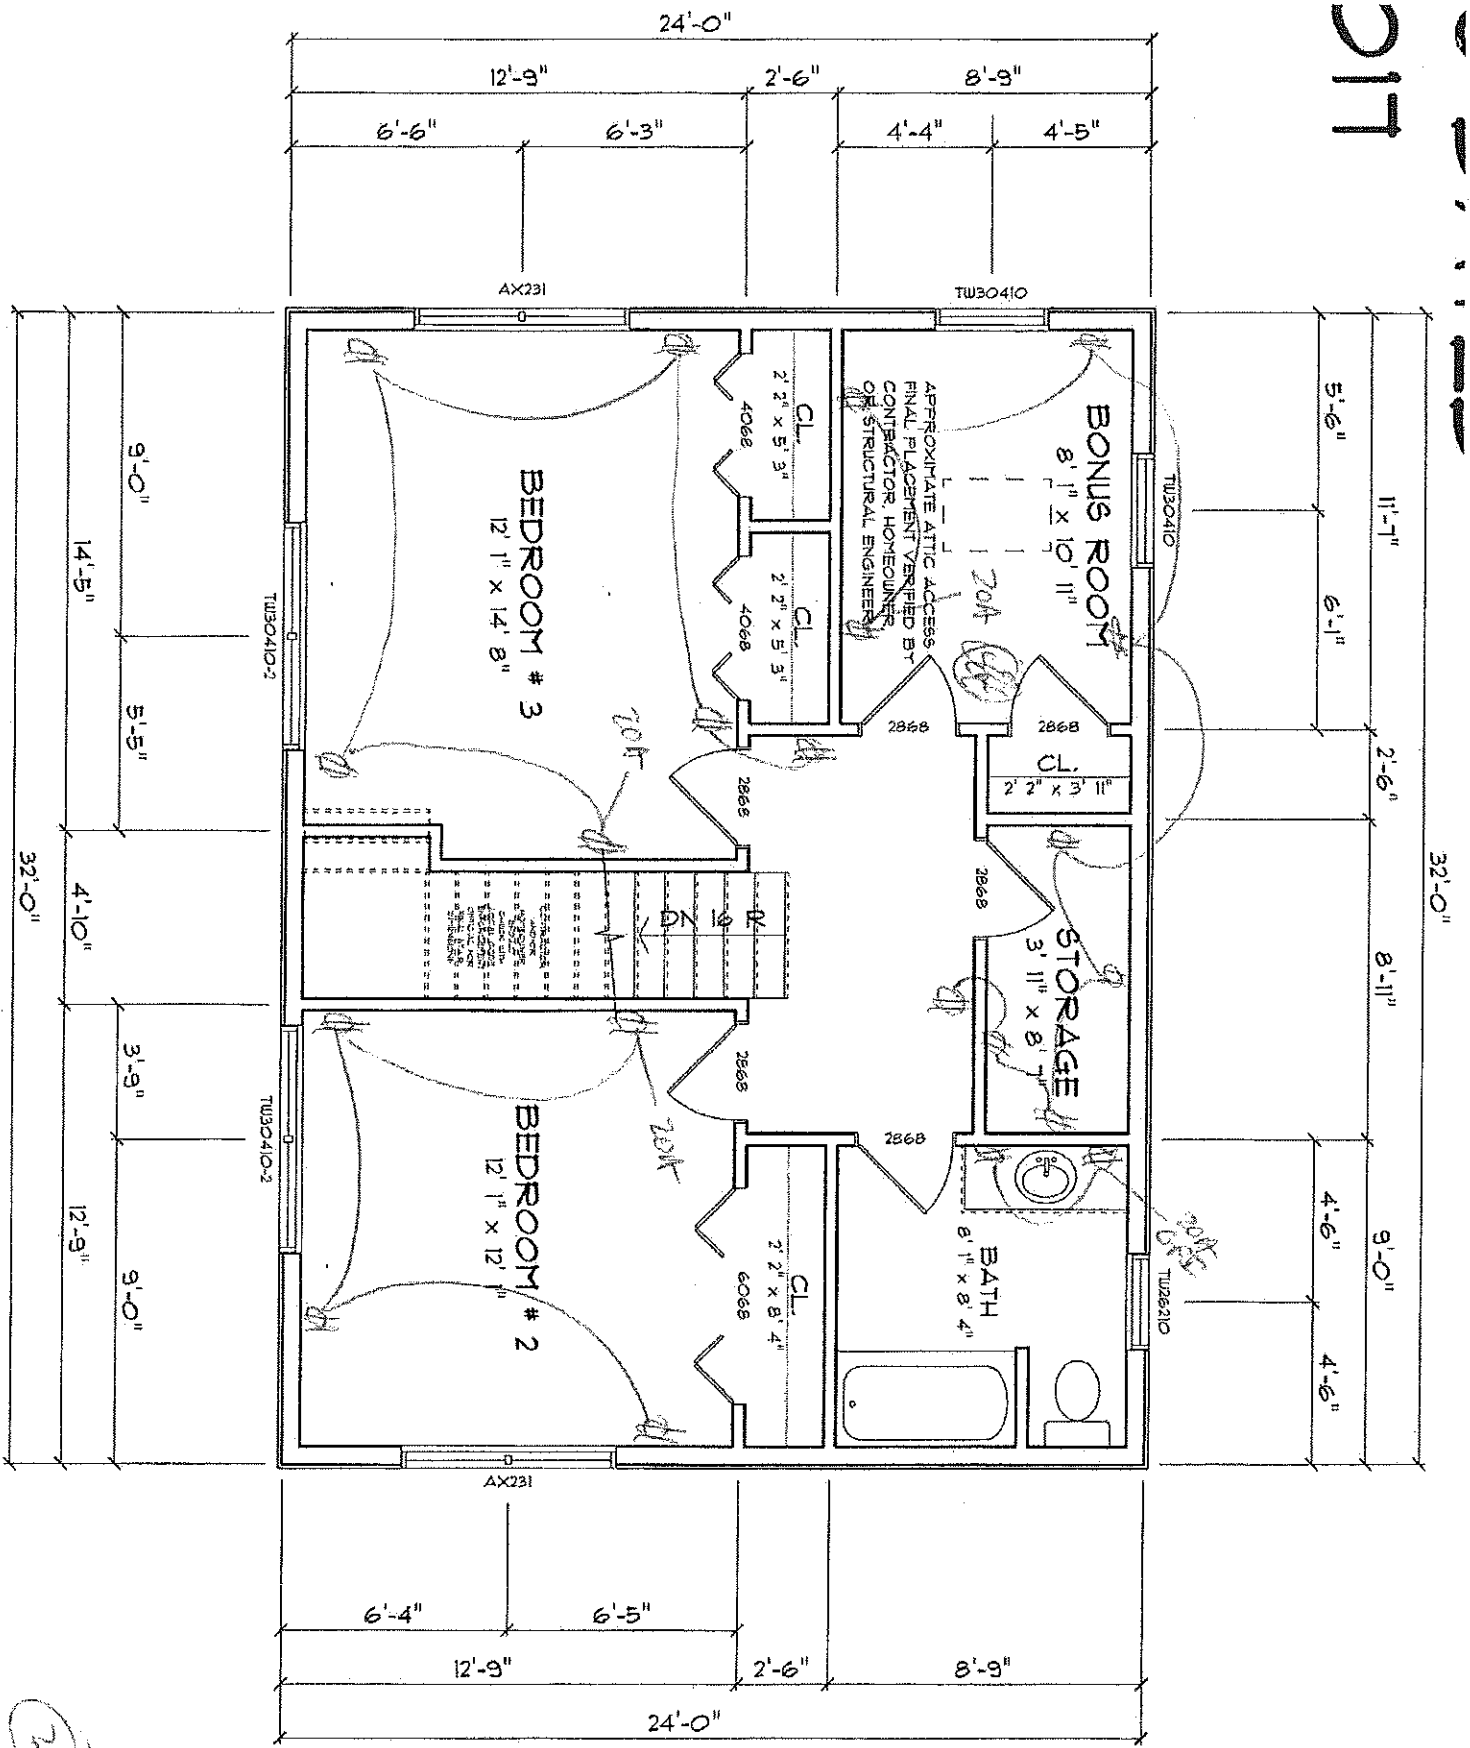

STAIRS  
 (C) LITS  
 (C) DANCE FLOOR  
 (C) RESTROOM  
 (C) BLUES KITCHEN

GARAGE  
 5'10" x 12'0"  
 TUNGSHI COMPANION

PRODUCT CODE	COIN
AX231	2
AX231	2
TU26210-2	1
TU26210	2
TU30310	3
TU30410-2	4
TU30410	2

24

perennia

217

21

OPENING SCHEDULE

PRODUCT CODE	COIN
AX231	2
AX231	2
TU90410-2	1
TU6210	2
TU6210	2
TU90410-2	4
TU90410	2

13  
14

217