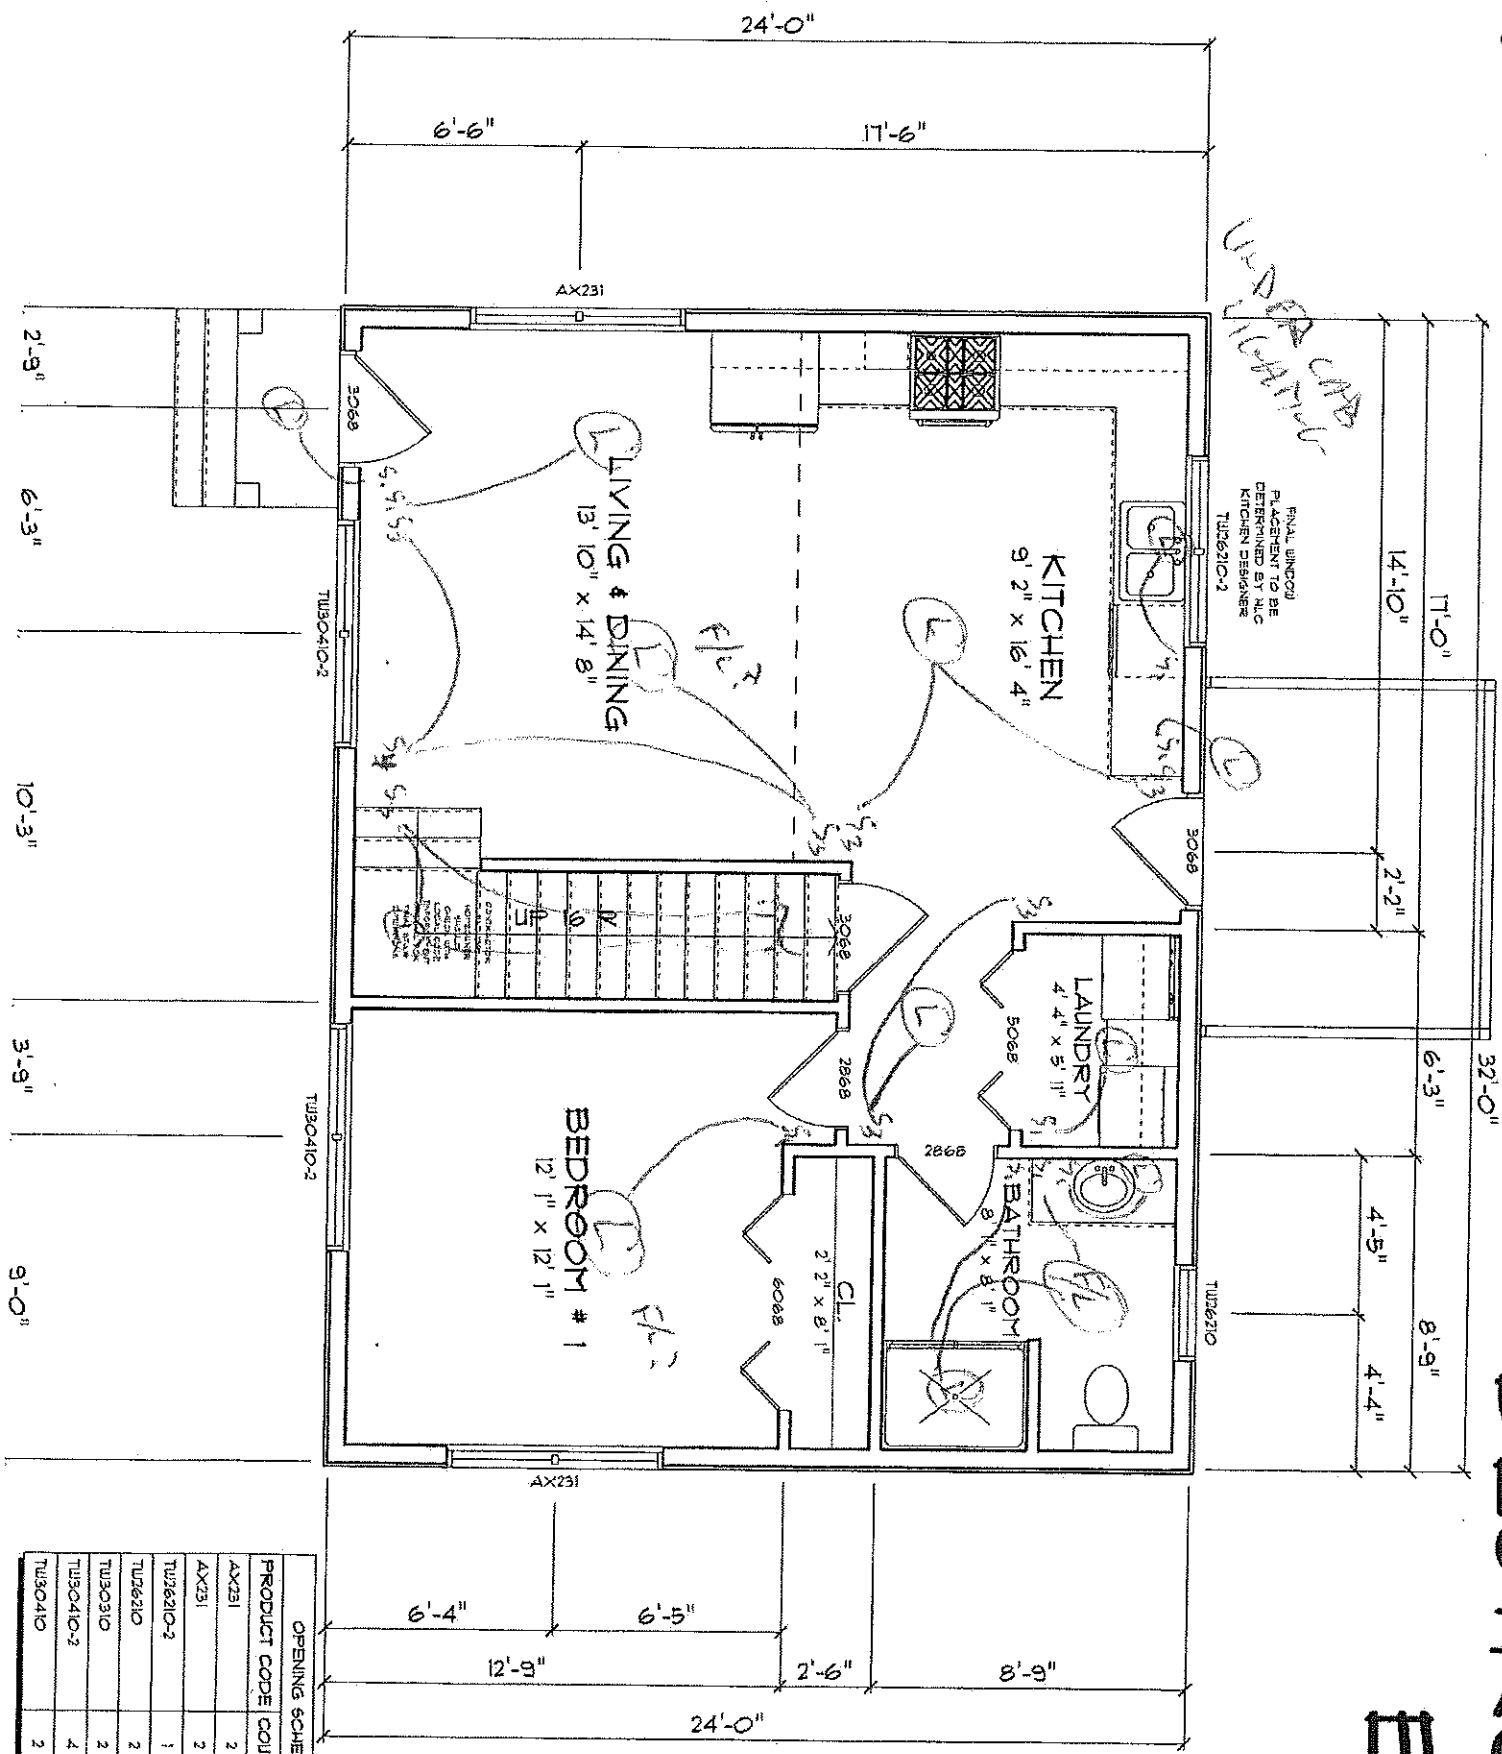

STAIRS  
 (C) LITS  
 (C) DANCE FLOOR  
 (C) RESTROOM  
 (C) BLUES KITCHEN

GARAGE  
 5'10" x 12'0"  
 TUNGSHI COMPANION

PRODUCT CODE	COIN
AX231	2
AX231	2
TU26210-2	1
TU26210	2
TU30310	3
TU30410-2	4
TU30410	2

24

perennia

217

21

OPENING SCHEDULE

PRODUCT CODE	COIN
AX231	2
AX231	2
TU90410-2	1
TU6210	2
TU6210	2
TU90410-2	4
TU90410	2

13  
14

217