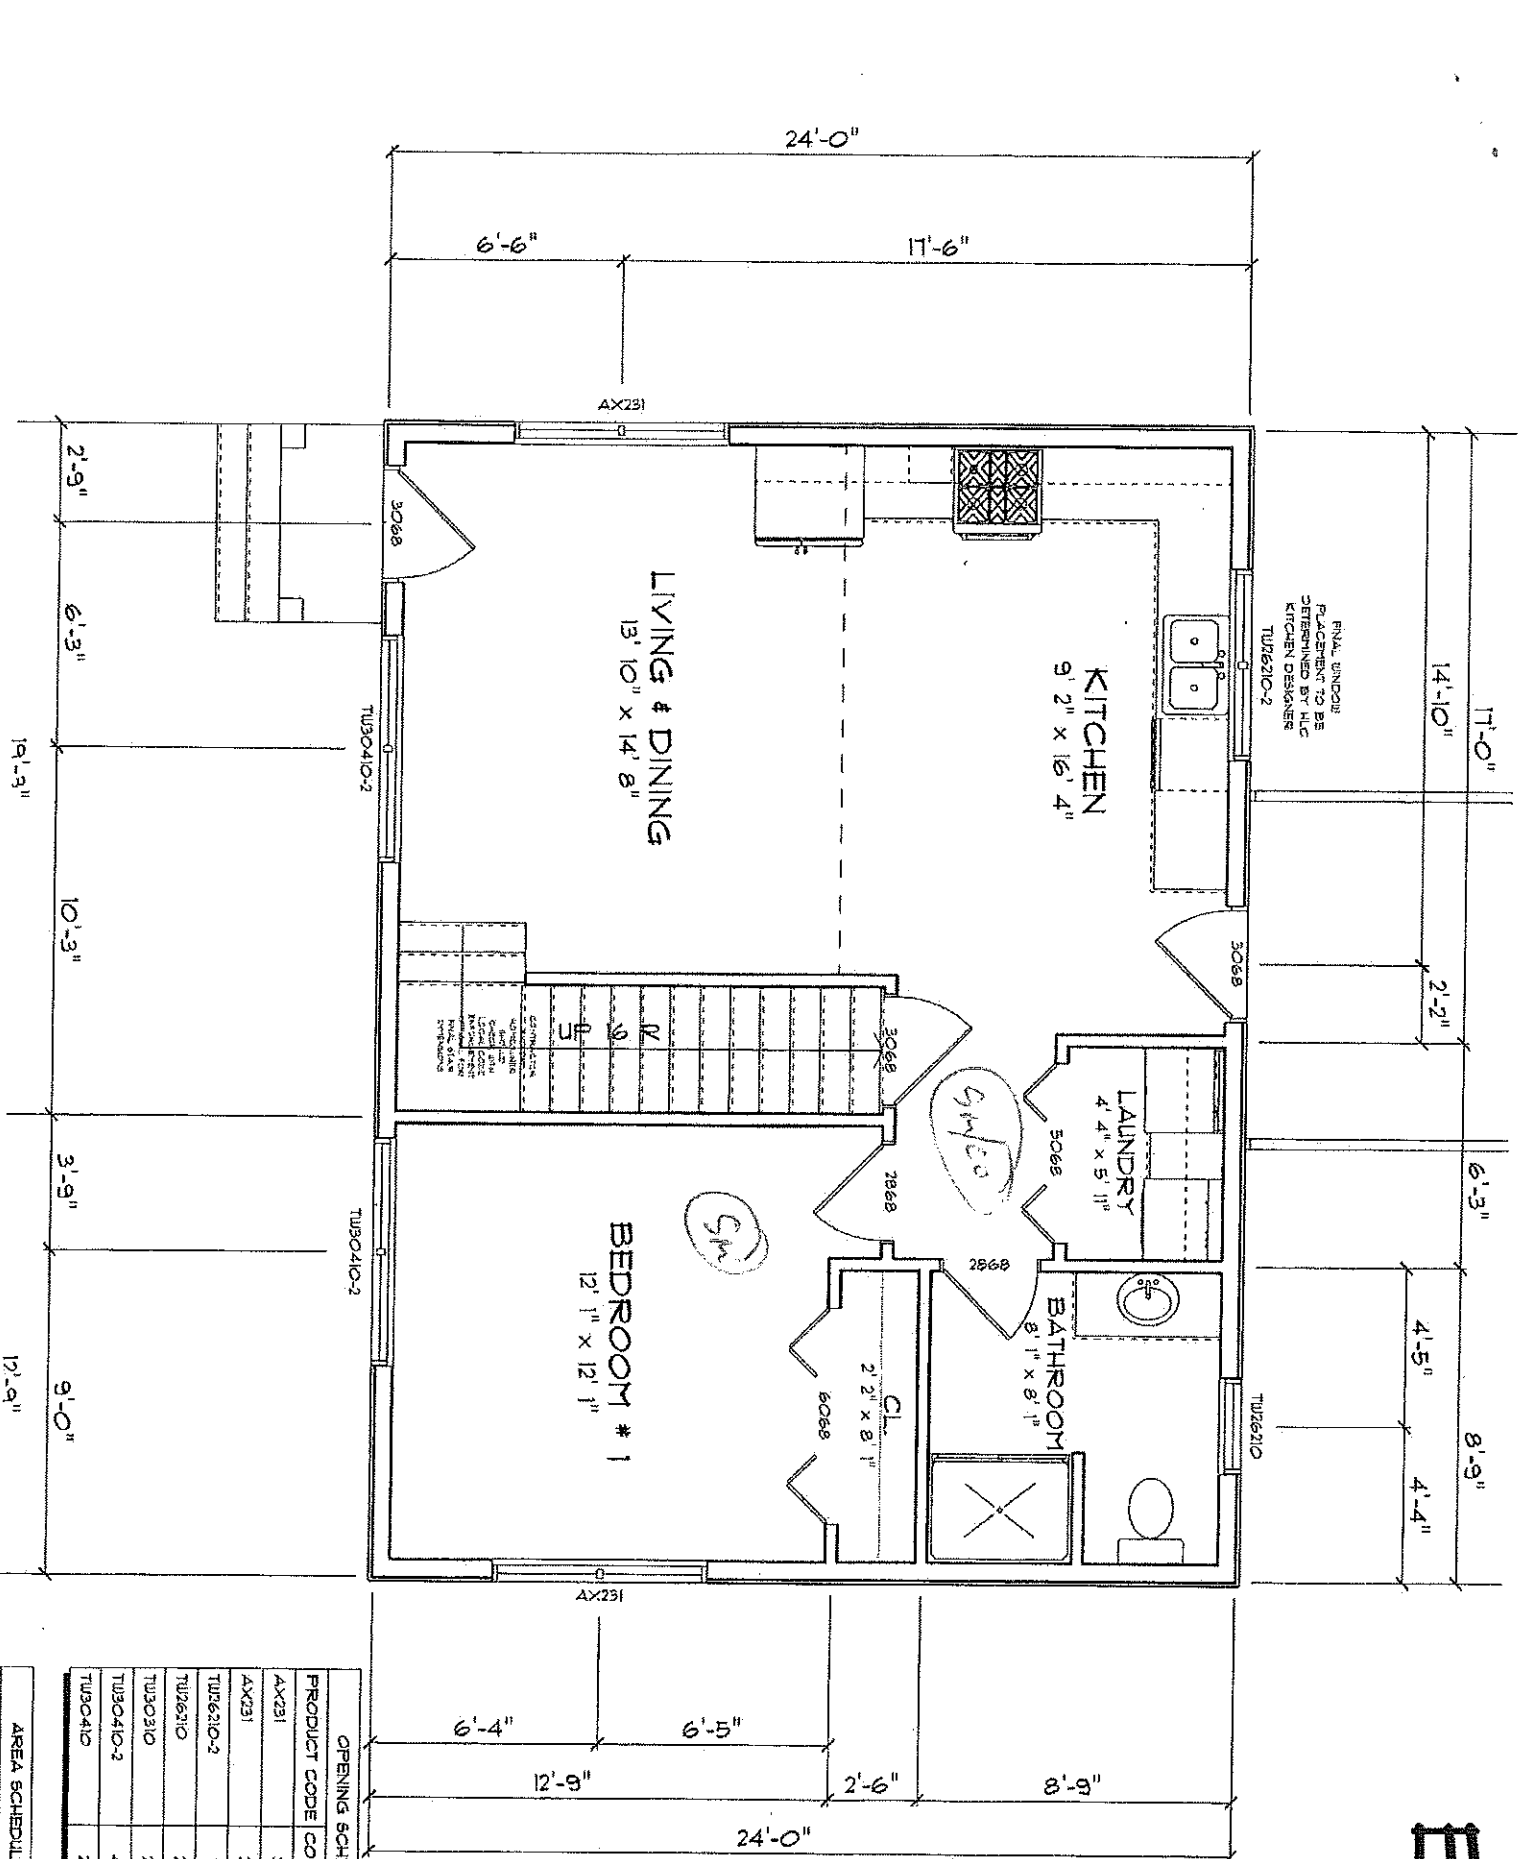

STAIRS  
 (C) LITS  
 (C) DANCE FLOOR  
 (C) RESTROOM  
 (C) BLUES KITCHEN

GARAGE  
 5'10" x 12'0"  
 TUNGSHI COMPANION

PRODUCT CODE	COIN
AX231	2
AX231	2
TU26210-2	1
TU26210	2
TU30310	3
TU30410-2	4
TU30410	2

24

perennia

217

21

OPENING SCHEDULE

PRODUCT CODE	COIN
AX231	2
AX231	2
TU90410-2	1
TU6210	2
TU6210	2
TU90410-2	4
TU90410	2

13  
14

217