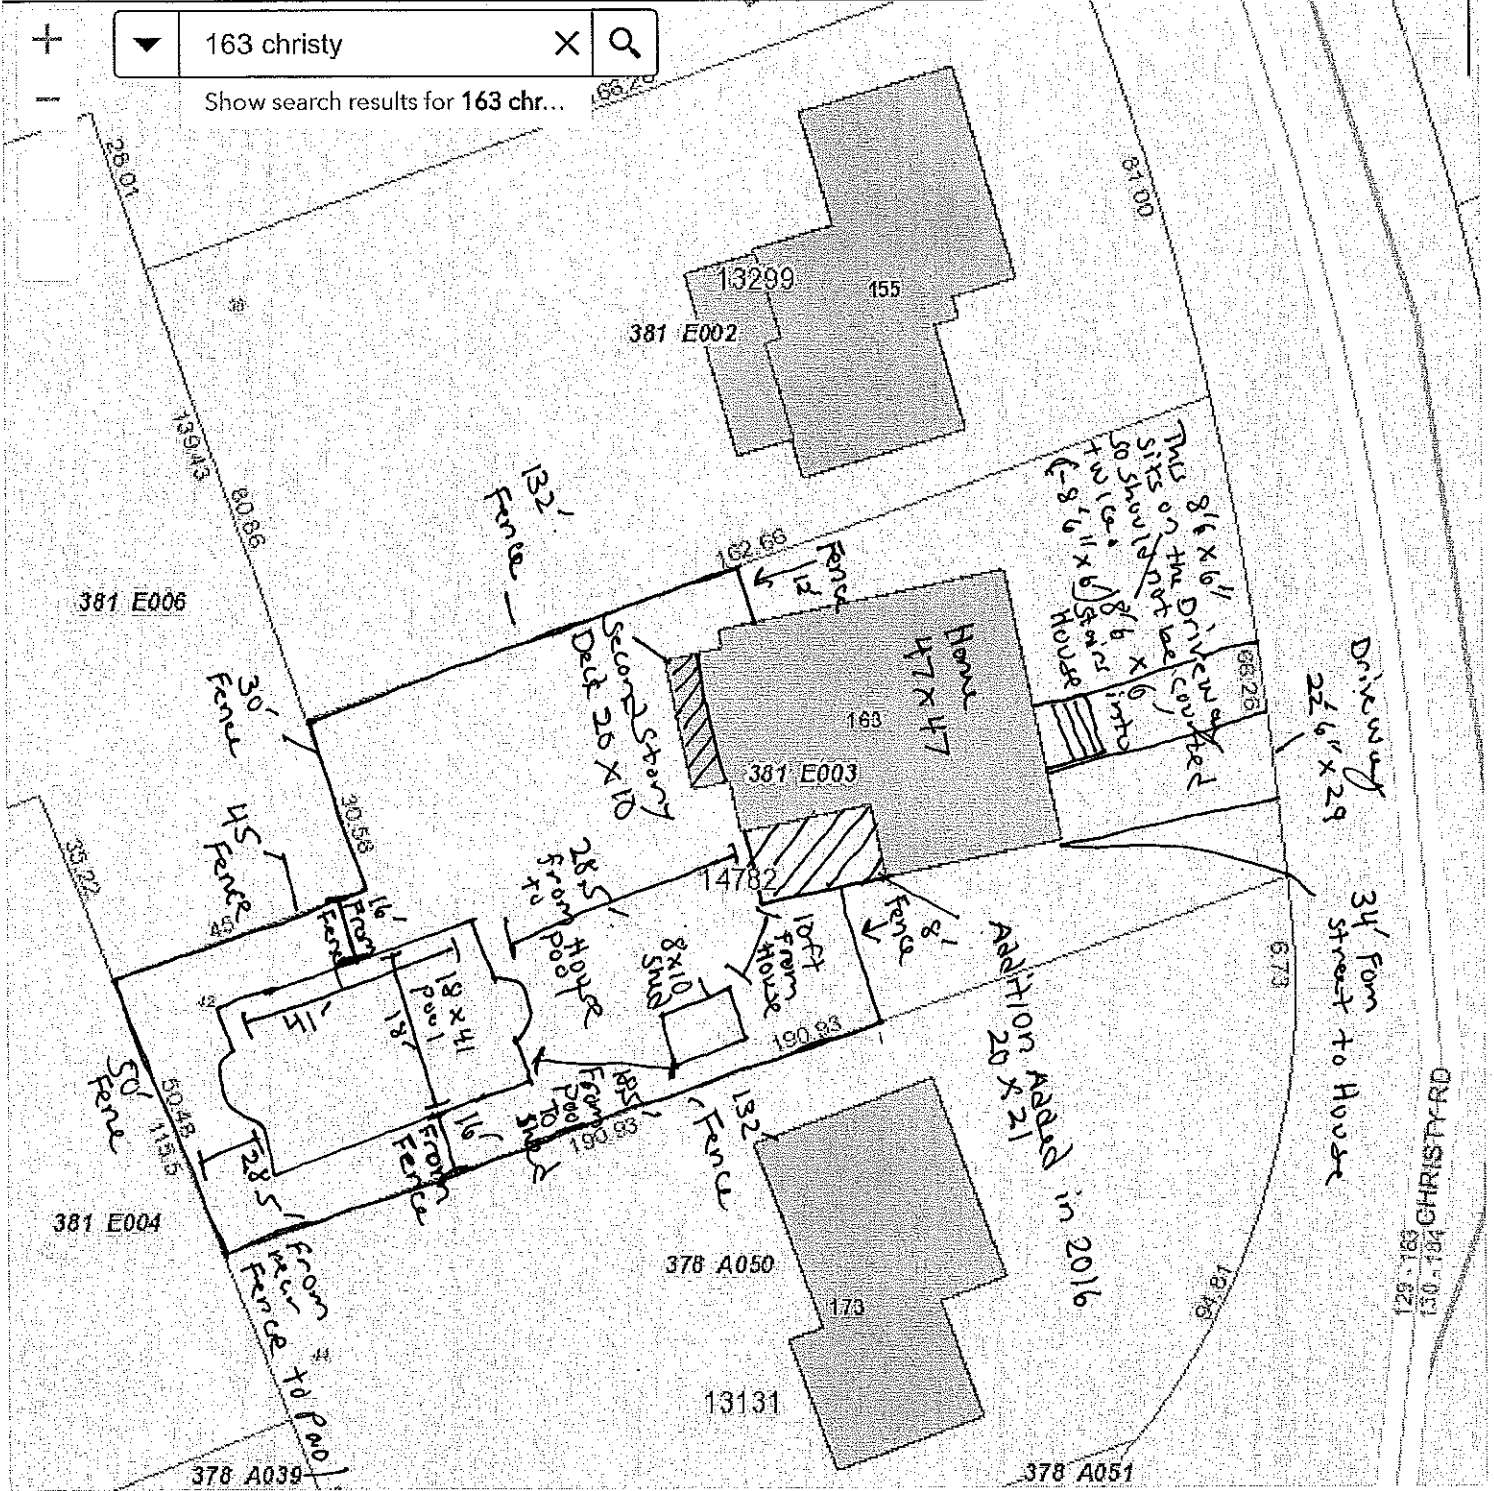

City of Portland Maine GIS Viewer

163 christy

Show search results for 163 chr...

2,921,520.267 319,532.681 Feet