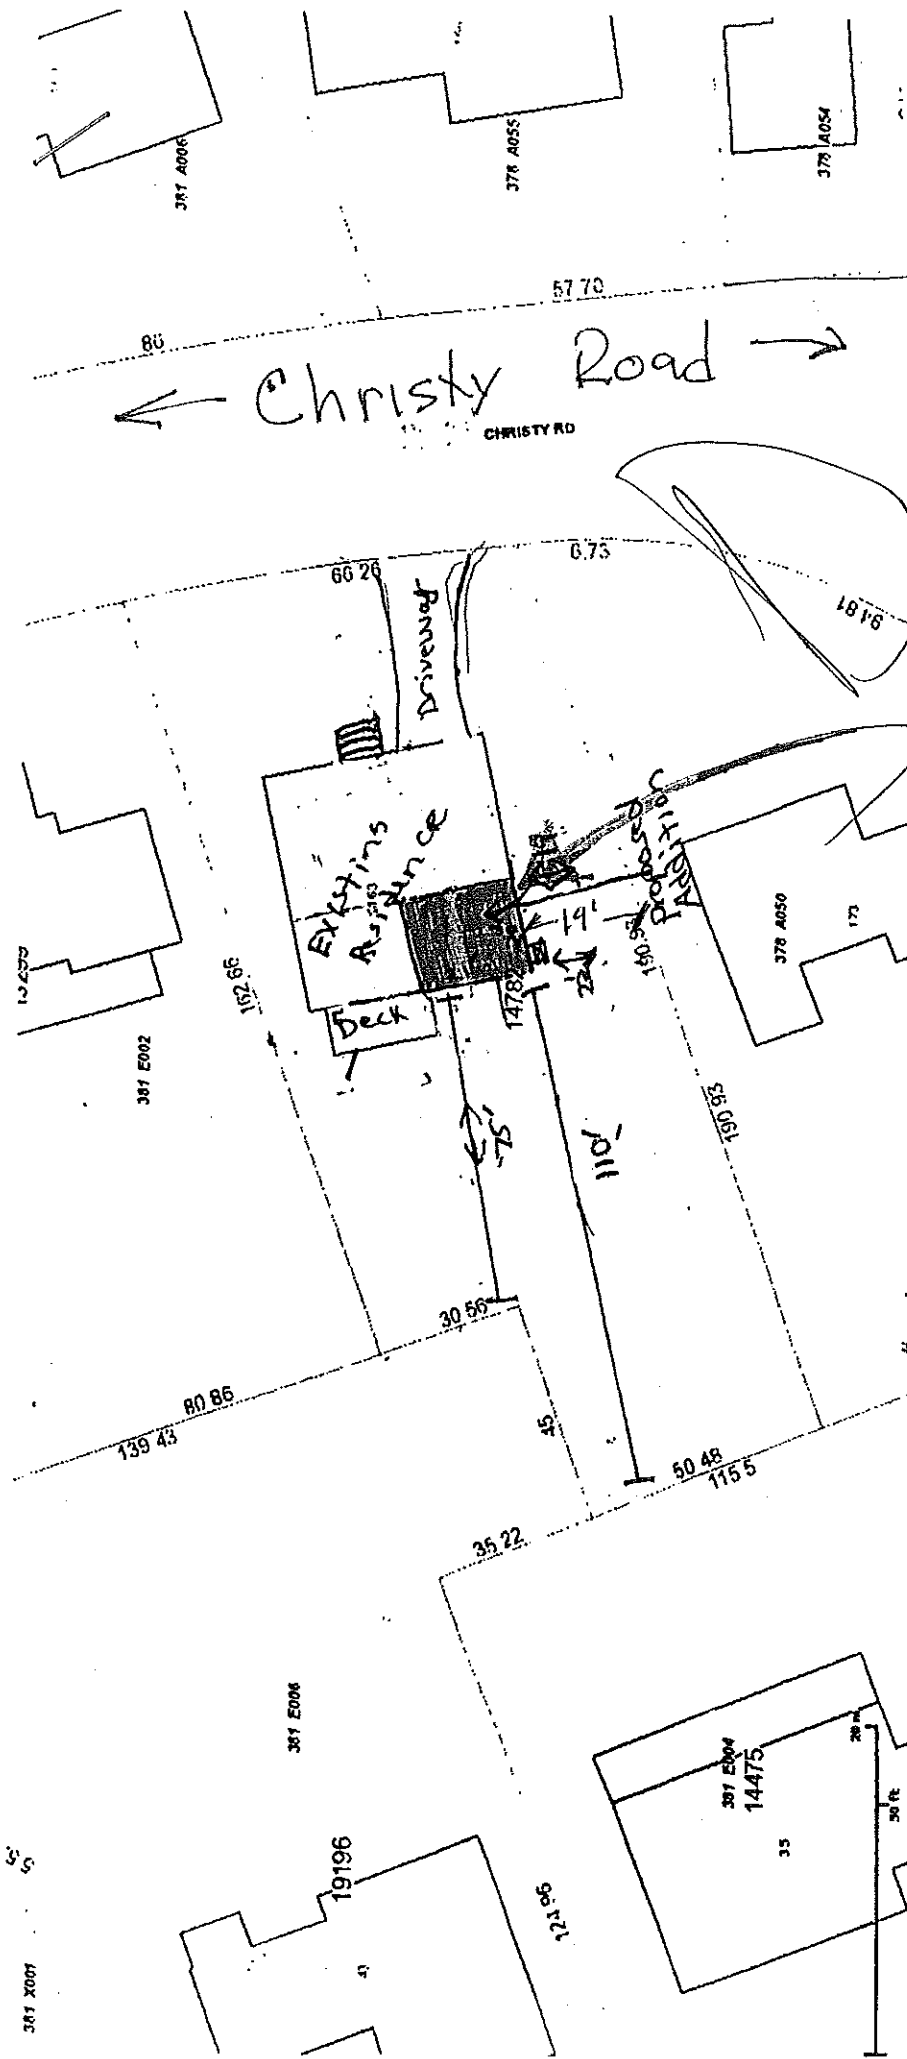

163 Christy Rd

Vincent & Joyce DeBillo

7/15/11

see existing site plan with proposed addition

New 20'x21'
2 Story Addition

Site Plan

M. Russo22@yahoo.com

Copyright 2011 Esri. All rights reserved. Wed Jul 15 2015 08:09:45 AM.