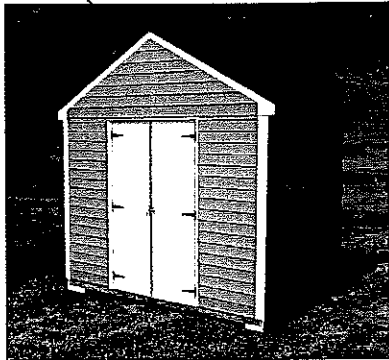

FLOOR OPTION

The Dura-Floor

Increase Floor Strength Up to 200%

2" x 6" pressure-treated floor joists, 12" on-center framing and pressure-treated plywood floor \$199

Door Upgrade

Exchange 40" Double Door with 54" Double Door with Keyed Lock Entry \$99

Additional Features

Gable Vents (pair) \$34

Ramp (4' long) \$69

Tractor Ramp (6' long heavy-duty) \$149

Anchor Kit \$149

Upgrade to 25-Year Warranty \$99

Advanta Value Packages Save Up to 25%

Option Package 1: Shelf, Vents, 25-Year Warranty . . \$149

Option Package 2: Workbench, 4' Ramp, Shelf, Vents, 25-Year Warranty . \$249

8' x 8' Advanta-Shed
Vinyl Siding
\$1,599
Delivered & Installed

Vinyl colors may vary slightly. Trim comes in white only.

White	Light Gray	Dark Gray
Creamy Yellow	Tan	Clay

Standard Features:

- All 2" x 4" construction
- 2-year warranty
- 6' wall height
- 40" double door with keyed lock entry
- Peak roof height = 8' 10"
- Choice of roof shingle color: white, brown, black

How We Install Your Shed