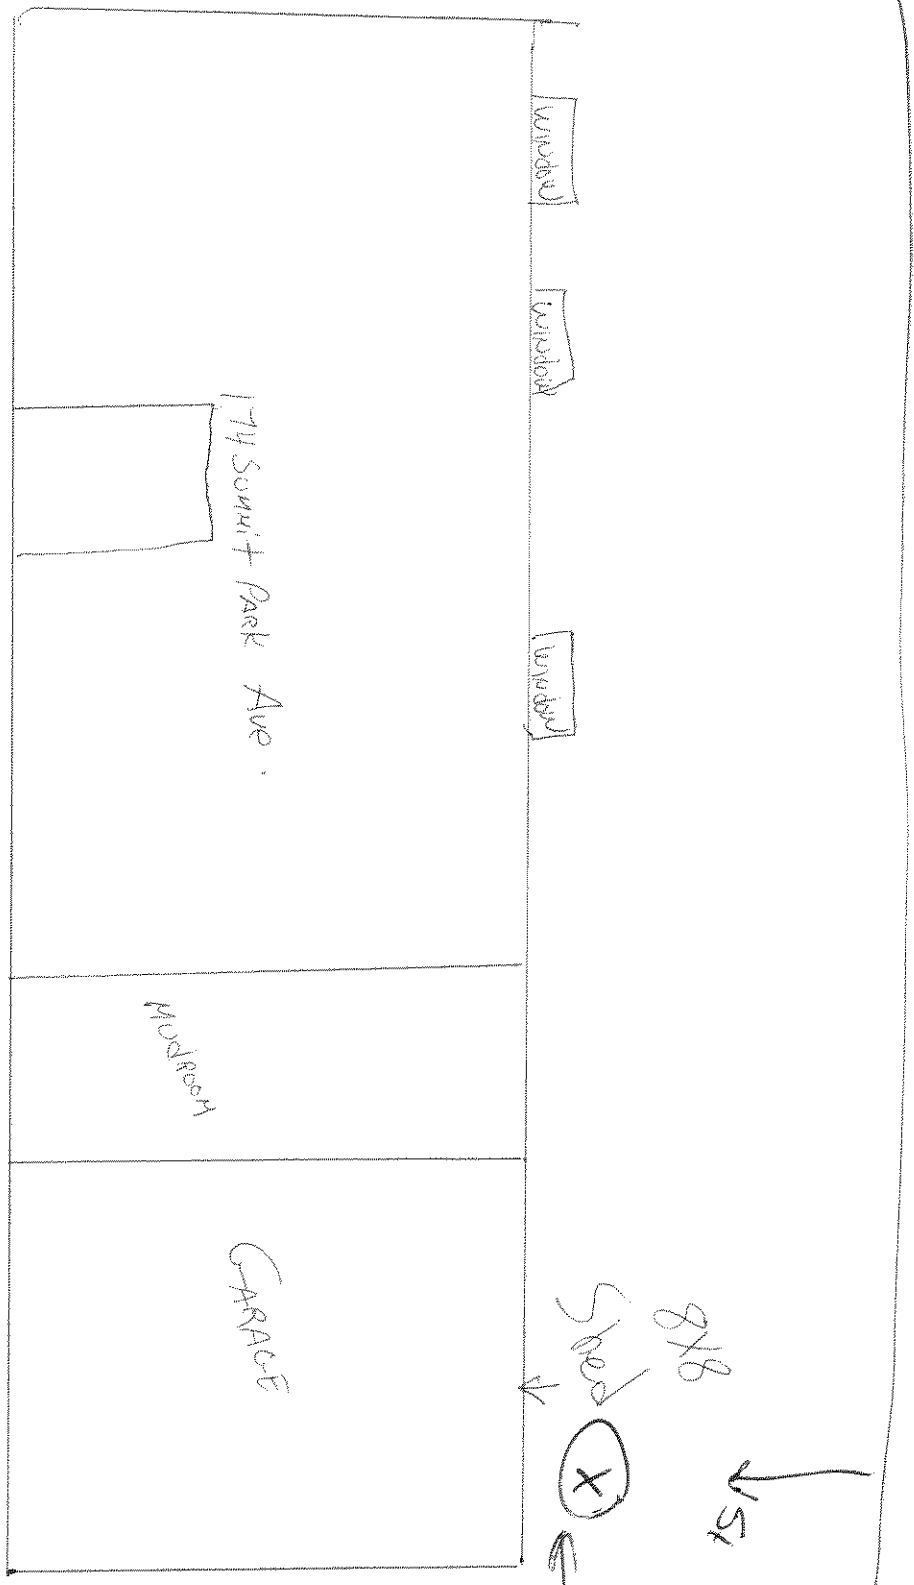

Back

5'

FRONT
DOOR

174 Summit Park Ave.

Window

Window

Window

Workshop

GARAGE

Front

Spot

8x8

X

15'

30 FT

20'

Side Street