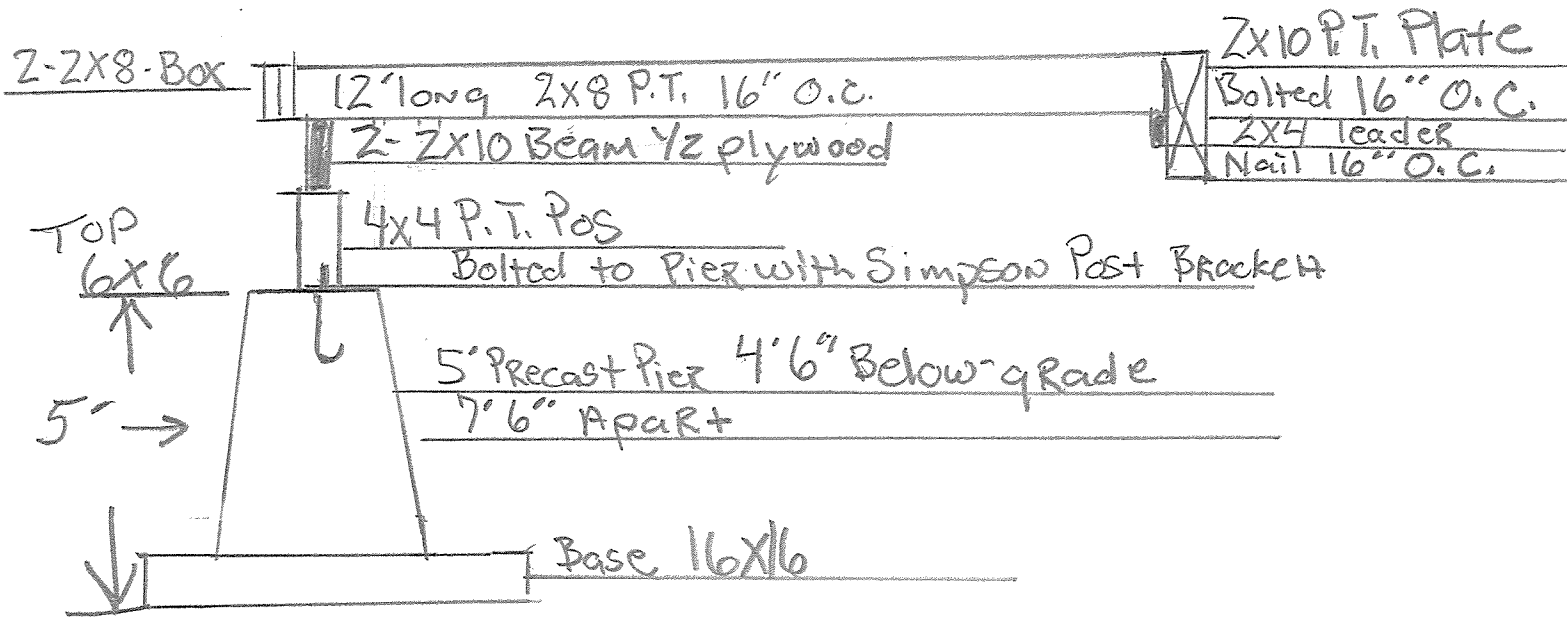

# Deck FRAMING

12x16 Deck

All Framing,  
P.T. Lumber.

Tim Higgins  
838-5870

E-mail [timchiggins@live.com](mailto:timchiggins@live.com)