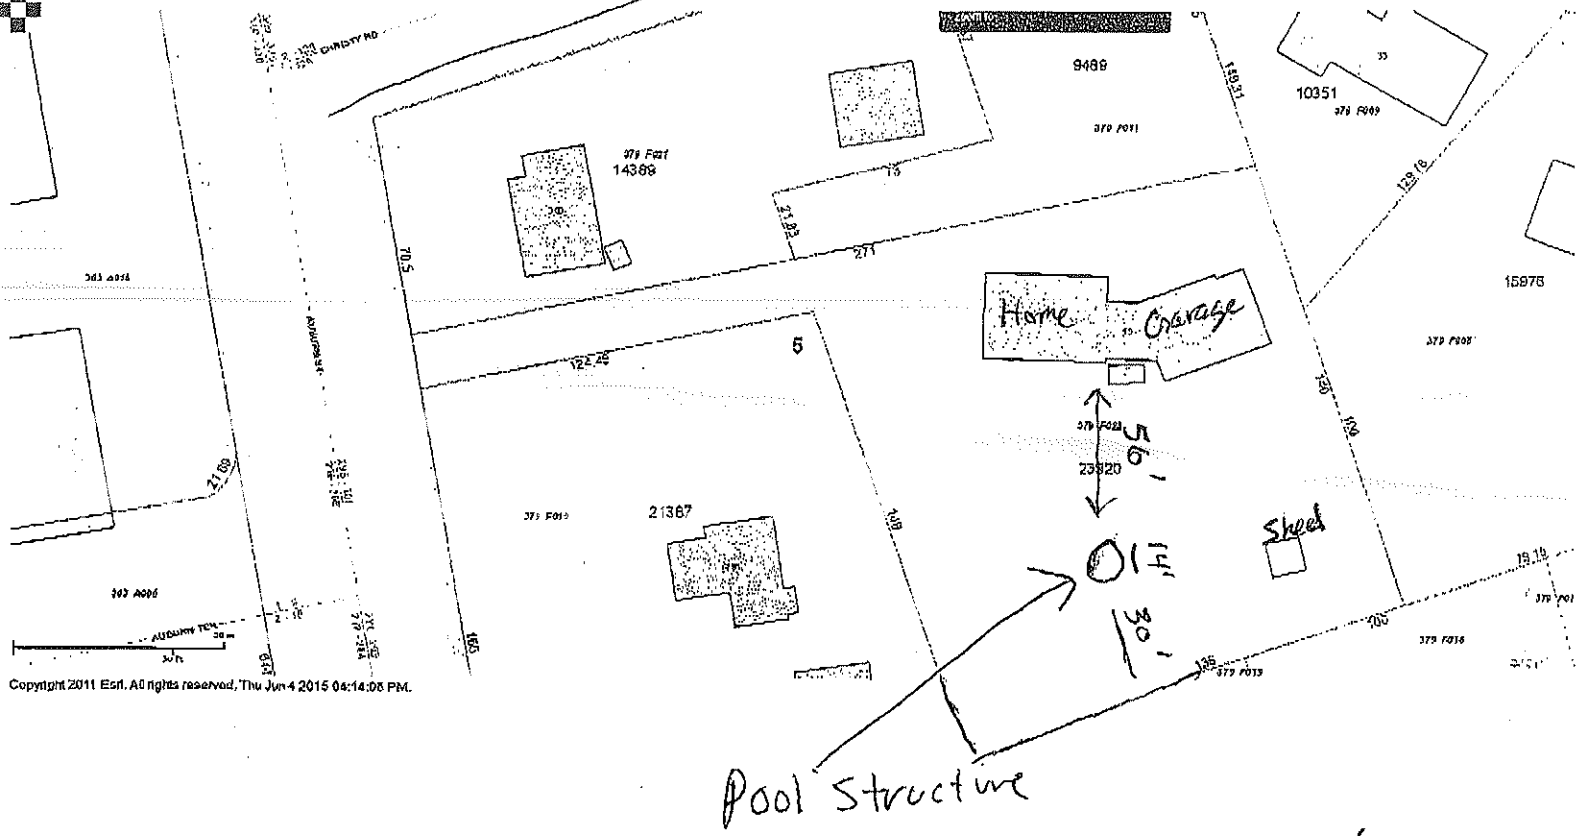

# My Map

Pool Diameter 14'  
 Plot plan

Attn: Brad  
 Pool Permit  
 15 Christy Rd  
 Charles Roberts  
 fordguy360@gmail.com