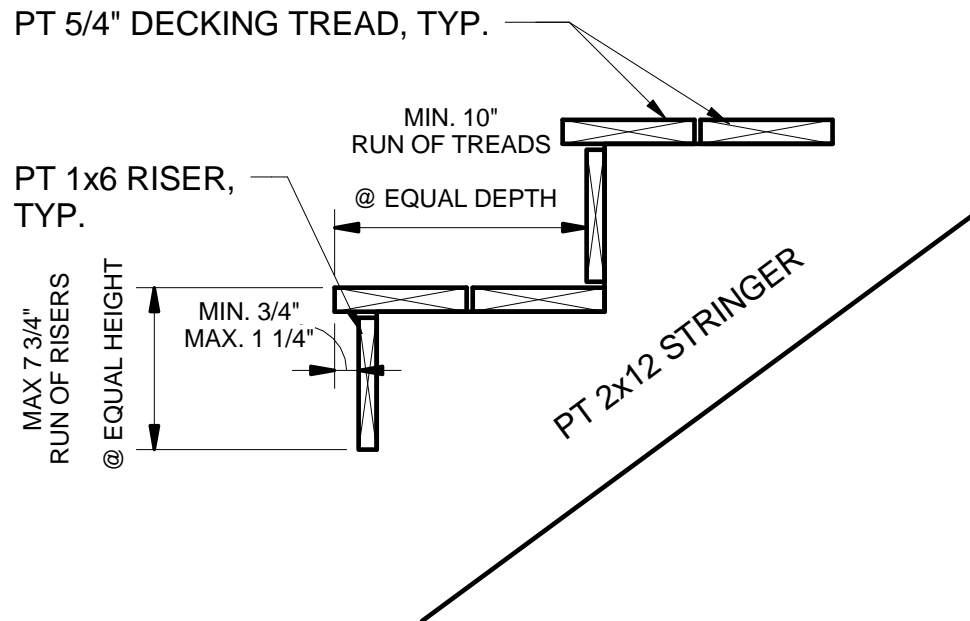

47 Christy Road
Portland, Maine 04103

SCALE: 1" = 20'-0"
JULY 23, 2015

TYPICAL STAIL DETAIL

TYPICAL HANDRAIL DETAIL