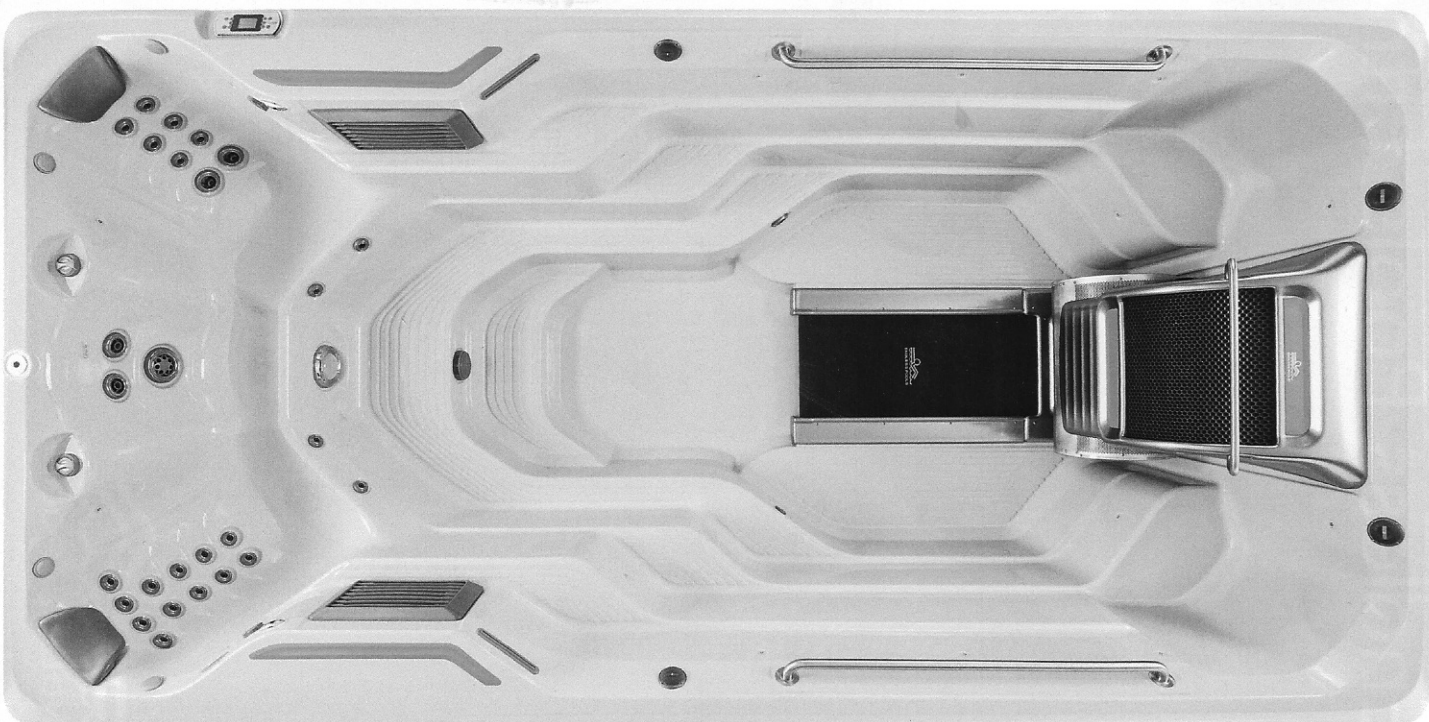

E500

Endless Pools®
Fitness Systems

Model Type	* 58" Swim & Treadmill	58" Swim	52" Swim
Dimensions	15' L X 58" H X 89" W	15' L X 58" H X 89" W	15' L X 52" H X 89" W
Water Capacity	1,735 Gallons	1,770 Gallons	1,635 Gallons
Weight	3,330 Lbs (Dry) / 19,550 Lbs (Filled*)	2,875 Lbs (Dry) / 19,390 Lbs (Filled*)	2,760 Lbs (Dry) / 18,150 Lbs (Filled*)
Shell Color Options	Alpine White or Ice Gray		
Cabinet Color Options	Dark Mocha or Gray Oak		
Swim Technology	Endless Pools® Swim Machine		
Swim Power Unit	5 HP Hydraulic Power Unit		
Hydromassage Seats	3		
Hydromassage Jets - 27	1 Large Jet, 2 Rotary Jets, 2 Directional Jets, 22 Mini Jets		
Hydromassage Jet Pump	2.5 HP Continuous Duty; 5.2 HP Breakdown Torque - 1 Speed Pump		
Control System	LCD Control Panel; 230v/60amp, 60 Hz, includes G.F.C.I. protected sub-panel		
Water Feature	2 Illuminated Waterfalls		
Water Management System	UVC Ozone		
Circulation Pump	1/15 HP - 1 Speed Pump		
Effective Filtration Area	200 Square Feet (4 x 50 Square Feet)		
Lighting System	Multi-Color 18 LED Points of Light, 5" Main Light & Exterior LED Illumination Bar		
Substructure	14-Gauge Galvanized Steel Frame		
Base Pan	Thermoformed ABS Base Pan		
Heater	4000w/230v		
Energy Efficiency	Certified to the APSP 14 National Standard and the California Energy Commission (CEC) in accordance with California Law		
Stainless Steel Grab Rails	3 Stainless Steel Rails		
Music Option	8 Speakers + Subwoofer, Bluetooth® Enabled		
Exercise Equipment Options	Swim Tether and Rowing Kit		
Vinyl Cover & Lifter Options	Endless Pools® Bi-Fold Covers & Lifters or VacuSeal® Cover System		
Additional Options	Endless Pools® Pace Display, Floor Mirror, Gecko® In-Touch Wi-Fi & Mobile App		

*Includes water and 10 adults weighing 175 lbs. each

Shell Colors

Ice Gray

Alpine White

Cabinet Colors

Gray Oak

Dark Mocha

SVC
2PR.
Access
needed