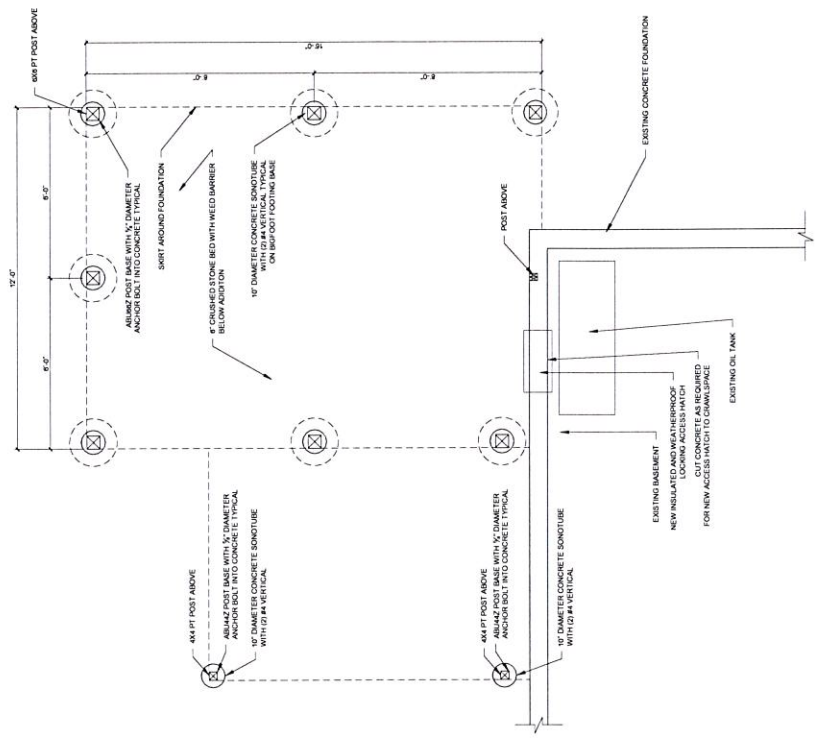

© 2017 RYAN SCATENA ARCHITECTURE

ADDITION TO THE SCHOEDER RESIDENCE
96 BARTLEY AVENUE
PORTLAND, MAINE

CONSULTANTS

REVISIONS

DATE: SEPTEMBER 08, 2017
DRAWN BY: RRT, ASJ
CHECKED BY: BUS
SCALE: AS NOTED

SHEET TITLE
FOUNDATION PLAN

S1-0

1 FOUNDATION PLAN