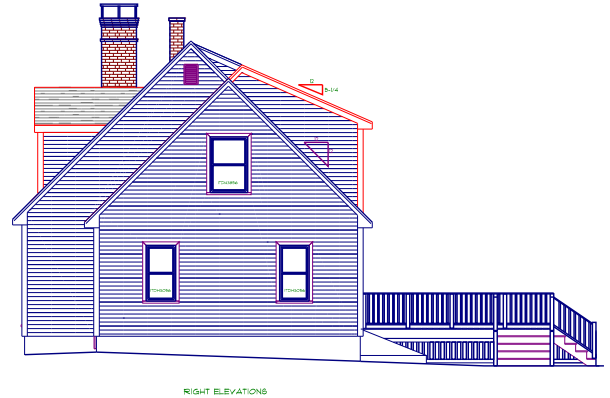

LEFT ELEVATION

FRONT ELEVATION

PROPOSED REAR ELEVATION

RIGHT ELEVATIONS

| | |
|--|------------------|
| NOONAN-BATELLI PROPOSED ELEVATIONS 124 BRAMBLEWOOD DRIVE PORTLAND, ME 04103 | |
| DRAWN BY: Stuart Rice | PAGE #: _____ |
| SCALE: 1/4" = 1' | DATE: 02/07/2014 |