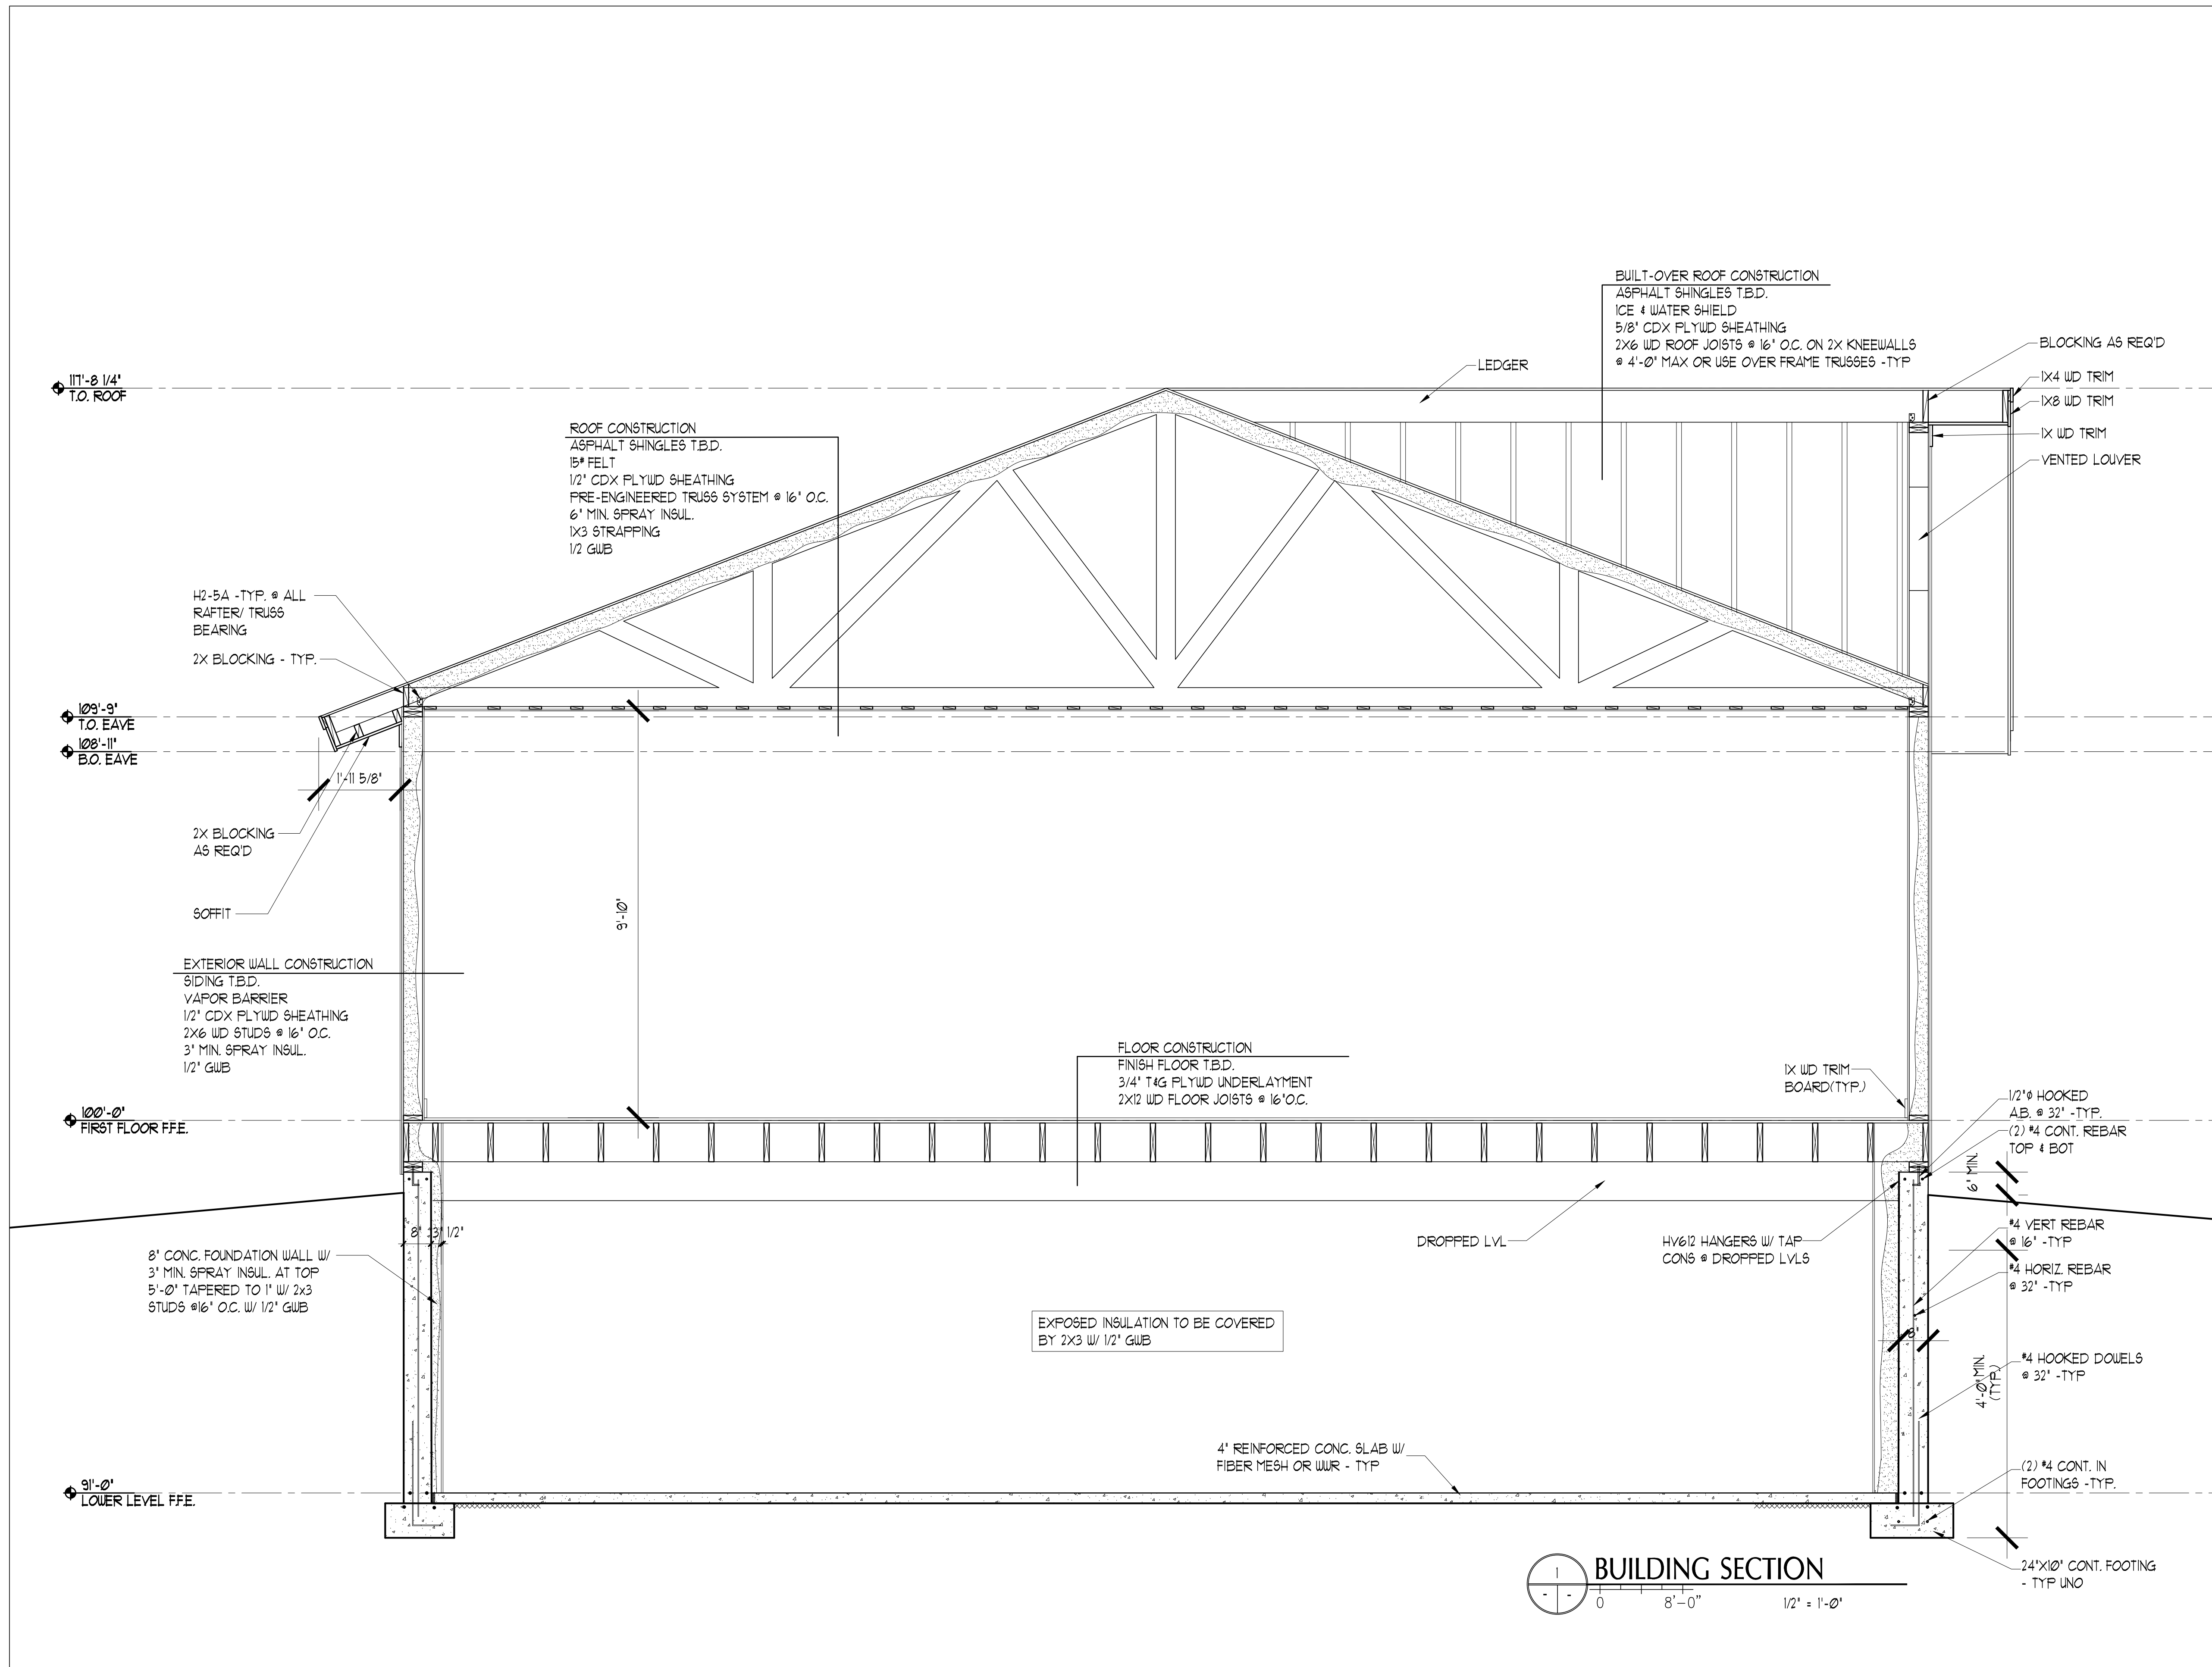

IF THIS SHEET IS NOT 24 X 36 IT IS A REDUCED SCALE PRINT - SCALE ACCORDINGLY

SCALE 1"=1'

SCALE 3/4"=1'

SCALE 1/2"=1'

SCALE 1/4"=1'

SCALE 1/8"=1'

SCALE 1/16"=1'

SCALE 1/16"=1'

SCALE 1/16"=1'

BUILDING SECTION
 1 0 8'-0" 1/2" = 1'-0"

65 NEWBURY STREET
 PORTLAND, ME 04101
 207.761.9000
 info@portcityarch.com
 WWW.PORTCITYARCH.COM

**PRELIMINARY
 FOR DESIGN
 DEVELOPMENT
 PURPOSE ONLY**

REVISIONS		
No.	Description	Date

**PRELIMINARY
 NOT FOR CONSTRUCTION**

**BALLAYNTE
 RESIDENCE**
 PORTLAND, MAINE

**CONTEMPORY
 HOUSE**

SECTIONS

Project Number 17005
 Date October 17th, 2017
 Drawn by CR
 Checked by AH