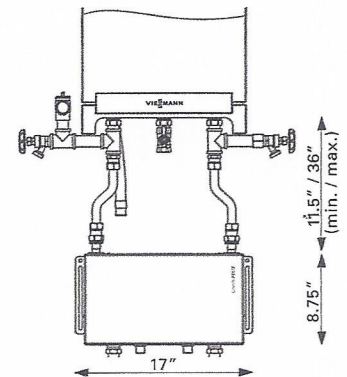

Model	WB1B	26	35
Rated input	MBH	37 - 91	37 - 118
Efficiency	% AFUE	94%	94%
Altitude Levels	ft.	up to 10,000 ft.	up to 10,000 ft.
Dimensions (inches)	Depth	14.13	14.13
	Width	15.75	15.75
	Height	28.5	28.5
Weight	lbs	78	78

Optional CombiPLUS Kit for on-demand DHW

Connected to Model	WB1B	26	35
DHW Supply Temperature	°F / °C	140 / 60	140 / 60
Continuous Draw Rate	USG/h	156 [†]	216 [†]
Dimensions (inches)	Depth	9.88	9.88
	Width	17	17
	Height	8.75	8.75
Weight	lbs	25	25
Min. / Max. distance between boiler and CombiPLUS Kit	Inches	11.5 / 36	11.5 / 36