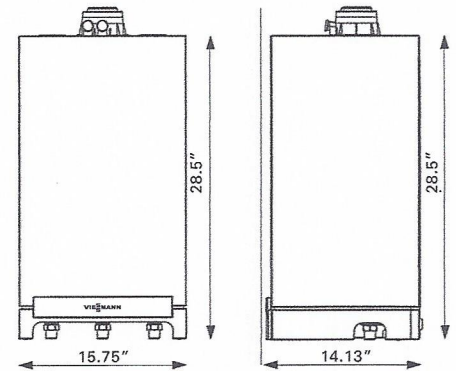

Model	WB1B	26	35
Rated input	MBH	37 - 91	37 - 118
Efficiency	% AFUE	94%	94%
Altitude Levels	ft.	up to 10,000 ft.	up to 10,000 ft.
Dimensions (inches)	Depth	14.13	14.13
	Width	15.75	15.75
	Height	28.5	28.5
Weight	lbs	78	78

Optional CombiPLUS Kit for on-demand DHW

Connected to Model	WB1B	26	35
DHW Supply Temperature	°F / °C	140 / 60	140 / 60
Continuous Draw Rate	USG/h	156 [†]	216 [†]
Dimensions (inches)	Depth	9.88	9.88
	Width	17	17
	Height	8.75	8.75
Weight	lbs	25	25
Min. / Max. distance between boiler and CombiPLUS Kit	Inches	11.5 / 36	11.5 / 36